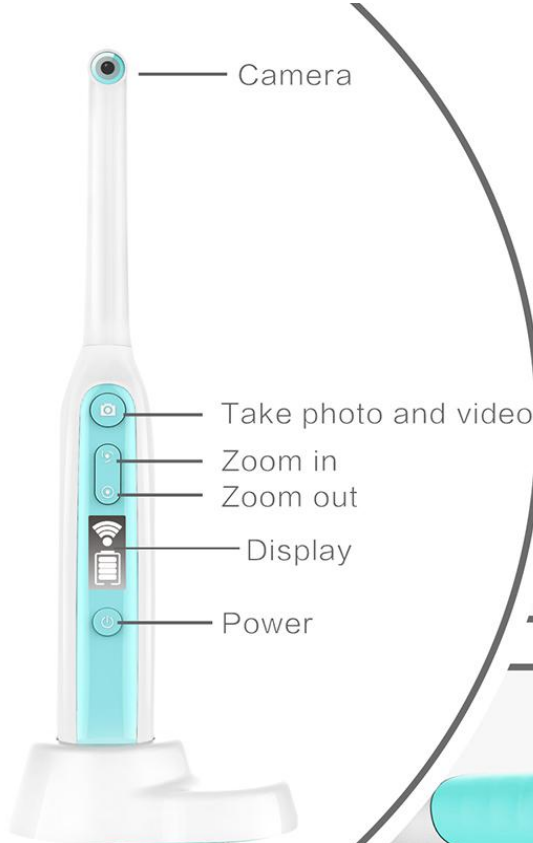

Wireless Intraoral Camera

Parameters	
Dia of Lens	11.5mm
Resolution	1920*1080
Waterproof level	IP67
Frame rate	15-30 FPS
Available time	1-2 hours
Battery capacity	1000mAh
Support device	Support Ios/Android/Tablet

The scene to use

Ideal for oral exam and diagnosis, restorative dentistry, hygiene, air abrasion and trans-illumination

Animal oral examination

Animal ear examination

Product Details

Non-slip silicone case

 **IP67 Waterproof**

Support ios/Android/Tablet