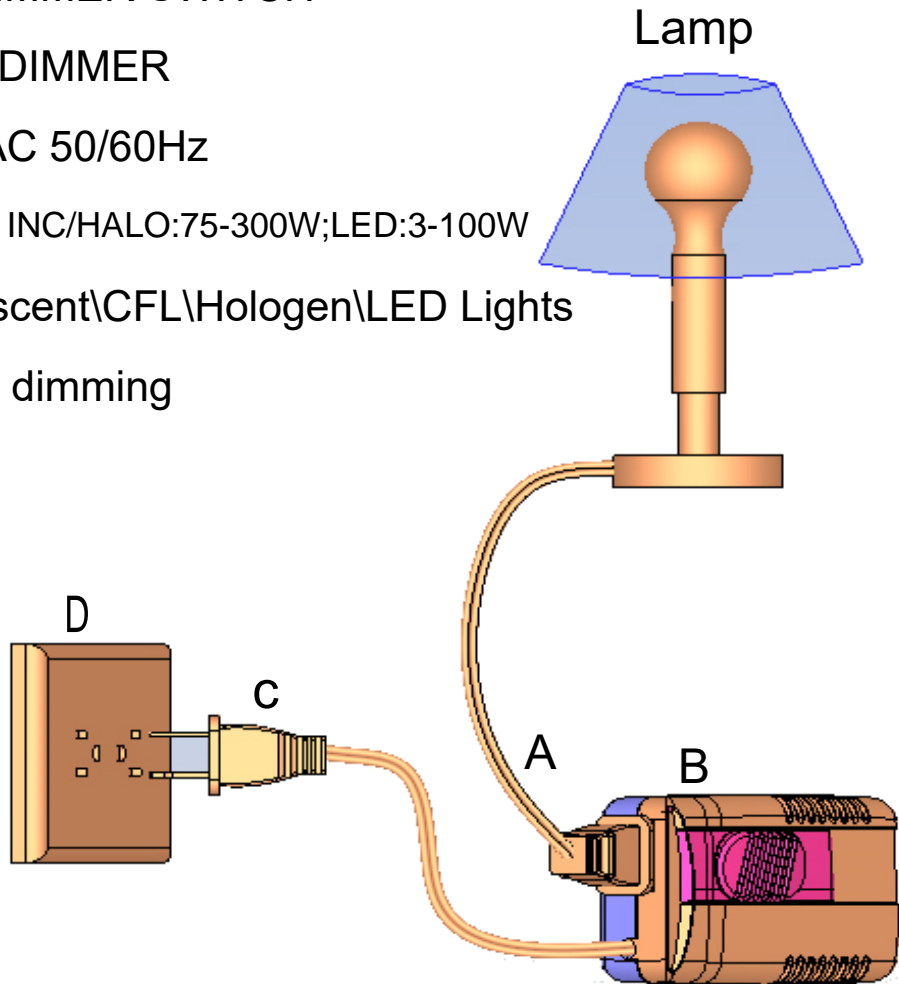

# User Manual

Foot SLIDE DIMMER SWITCH

Model: LAMP DIMMER

I/P:110-120VAC 50/60Hz

Power Range: INC/HALO:75-300W;LED:3-100W

Load:Incandescent\CFL\Hologen\LED Lights

Function:Slide dimming

Installation steps:Refer the picture

Step1.A+B

Step2.C+D