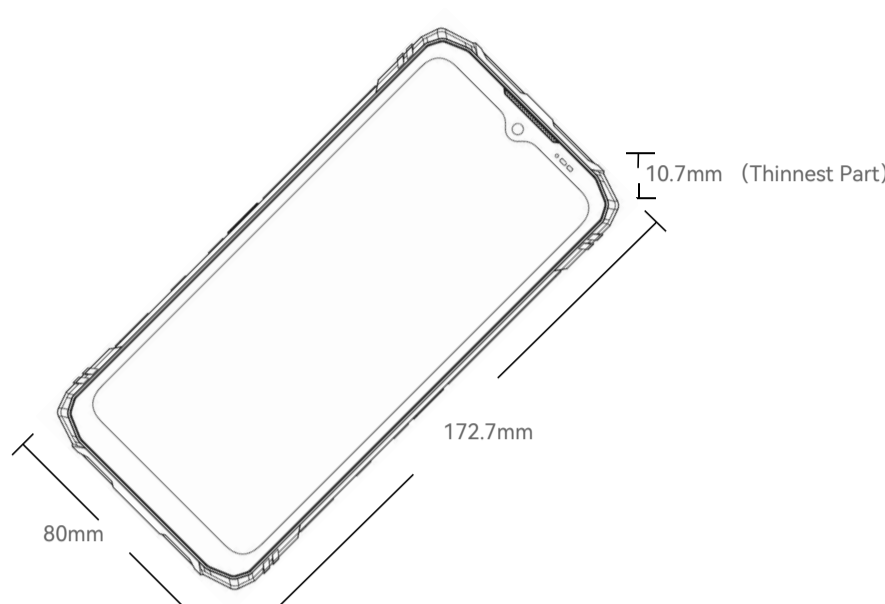

Dimensions

Height: 172.7mm
Width: 80mm
Thickness: 10.7mm (Thinnest Part)

Camera

50MP AI main camera
· Omnivision OV50C40 Sensor chip
· F/1.8 ± 5% Aperture
· 79° FOV
· Support AF
· Supports Rear Flashes

Camera Function

Main camera support
HDR / Water Mark / Video / Picture / Beauty / Pro Mode / Portrait / GIF / Panorama / Filter

Front camera support
Video / Picture / GIF/ Filter / Brand watermark / Mirror / Beauty

Battery

5150mAh Large battery

Charging

5V/2A

Display

Fingerprint ID

Networks & Connectivity

Triple Card Slot (Support 2 SIM Cards + 1 TF Card)

Supported network bands
GSM:B2/3/5/8
WCDMA: B1/2/4/5/8
TDD:B34/38/39/40/41
FDD:B1/2/3/4/5/7/8/18/19/20/25/26/28AB/66
Support EDGE/GPRS

Navigation
GPS | Glonass | Galileo | Beidou

*FM: Plug in headphones to support external playback
*NFC: It depends on whether the local country supports it