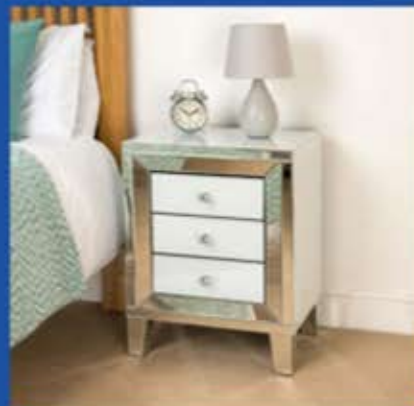

KDL-PJ-F2000

500*360*660