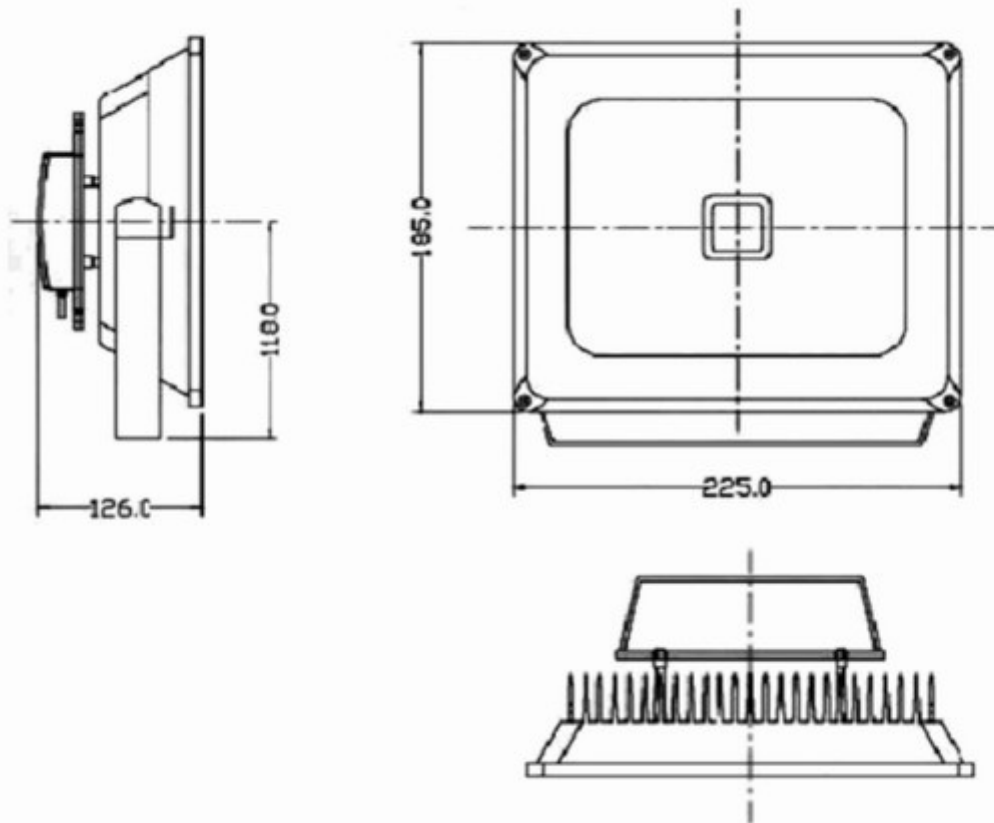

Application Drawing

★ Technique Parameter:

letm	FL10W	FL20W	FL30W	FL50W	FL60W	FL150W	FL200W
Light source (W)	1pcs COB 10W	1pcs COB 20W	1pcs COB 30W	1pcs COB 50W	1pcs COB 60W	1pcs COB 150W	1pcs COB 200W
size (mm)	L1xW1xH1				H1xW1xH1		
	115X85X90	180X140X10	225X185X126	284X232X155	284*232*155	425*325*200	600*285*215
color	PW/WW/ RGB						
lumen (LM) (white)	900LM	1800LM	2700LM	4800LM	5400LM	13500LM	18000LM
Beam angle	100°						
Light distance	35m						
Input Voltage	DC12/24V AC85-265V						
IP Pank	IP65						

★ Dimension drawing: (Unit : mm)

FL10W

FL30W/ FL40W

GOULY LED LIMITED
 Address: No.10 Xinyuan Road, Pucheng'ao, Pinghu, Longgang District, Shenzhen China 518111
 Tel: +86-755-28058067 E-mail: Info@gouly-led.com