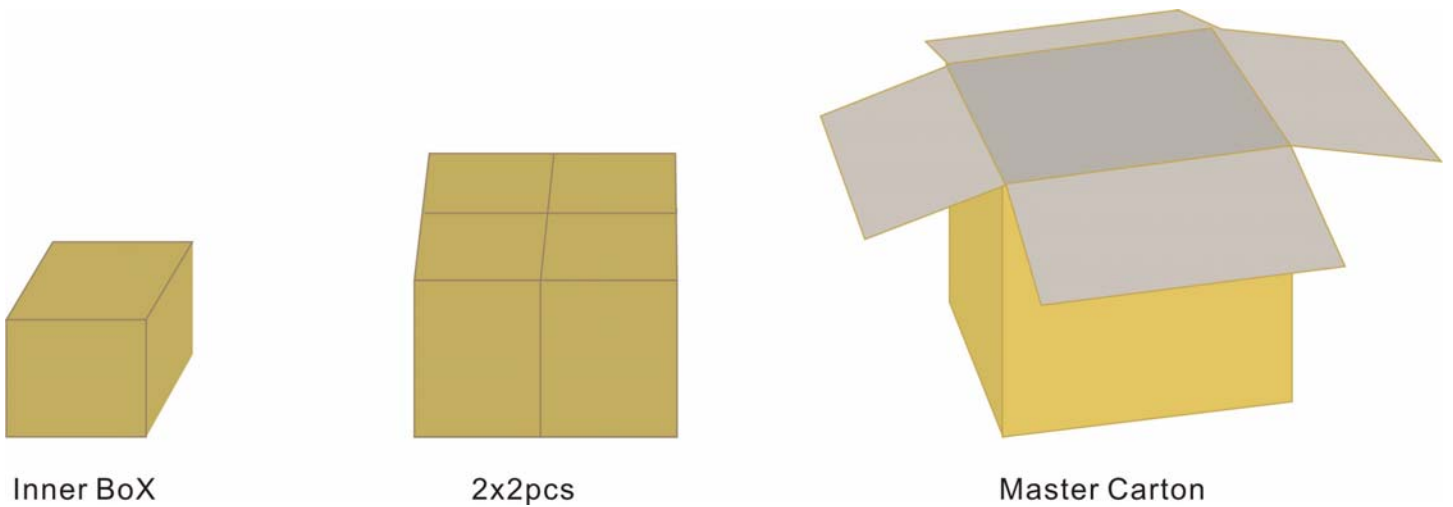

★ Packing method :

GOULY LED LIMITED

Address: No.10 Xinyuan Road, Pucheng'ao, Pinghu, Longgang District, Shenzhen China 518111

Tel: +86-755-28058067 E-mail: Info@gouly-led.com