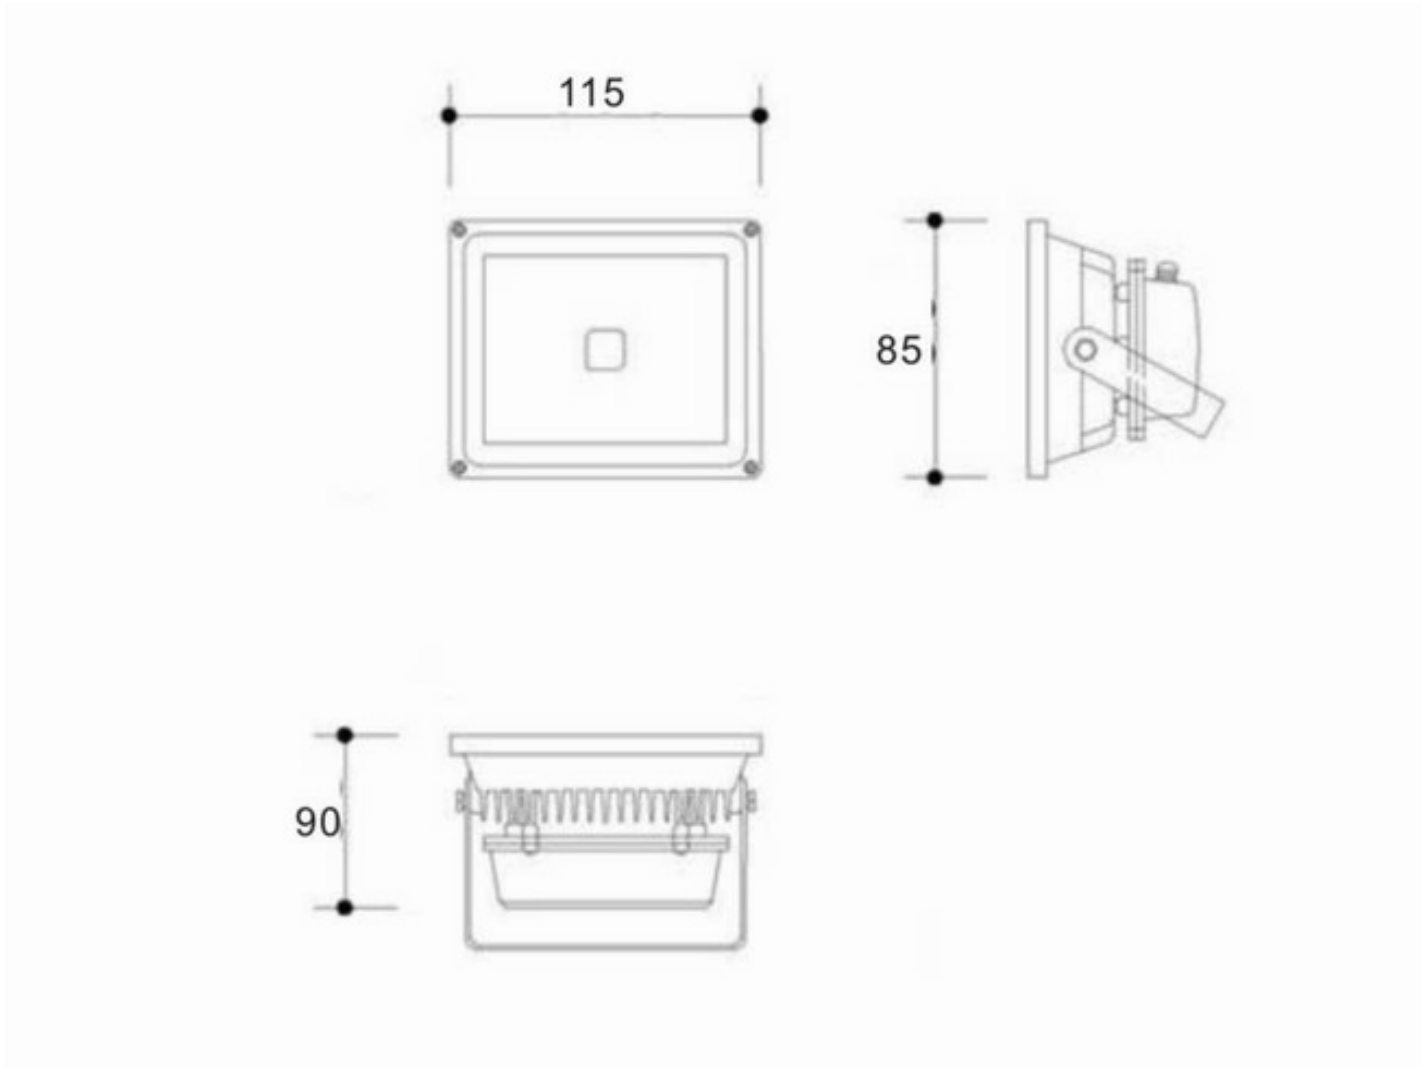

Working temperature	-20° C~ 40° C						
G.W.	0.6	1.2	2	3.3	3.5	5	6.2

★ Dimension drawing: (Unit : mm)

FL10W

FL30W/ FL40W

GOULY LED LIMITED
Address: No.10 Xinyuan Road, Pucheng'ao, Pinghu, Longgang District, Shenzhen China 518111
Tel: +86-755-28058067   E-mail: Info@gouly-led.com