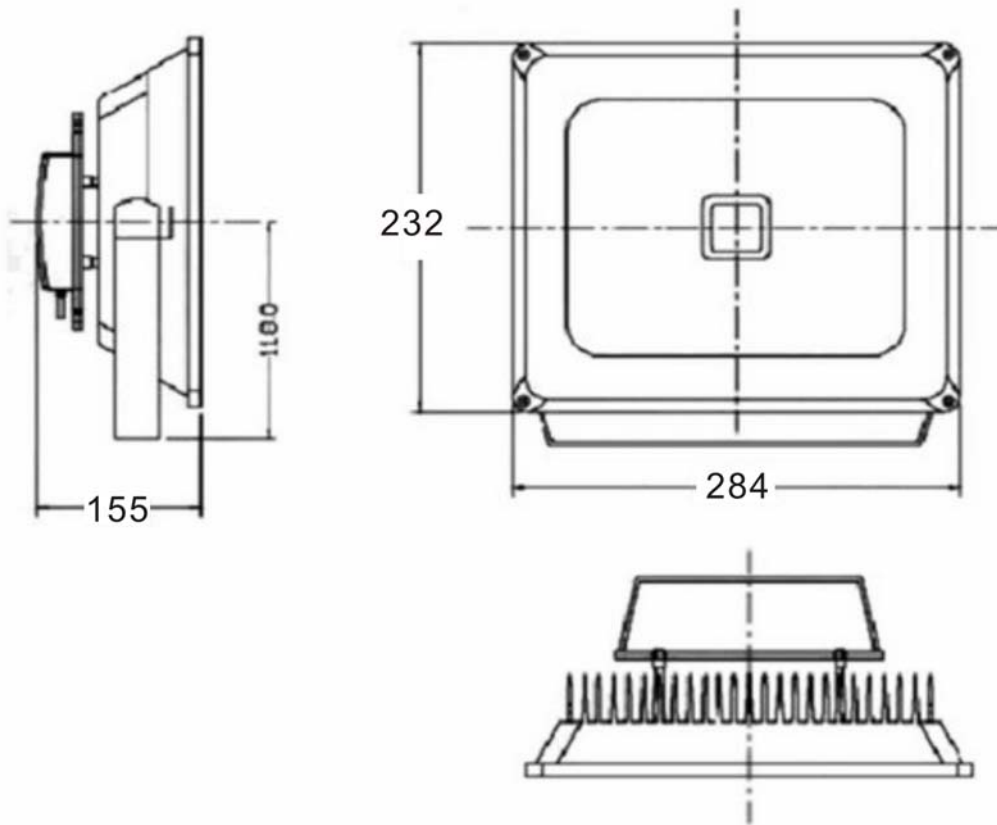

★ Packing method :

GOULY LED LIMITED

Address: No.10 Xinyuan Road, Pucheng'ao, Pinghu, Longgang District, Shenzhen China 518111

Tel: +86-755-28058067 E-mail: Info@gouly-led.com