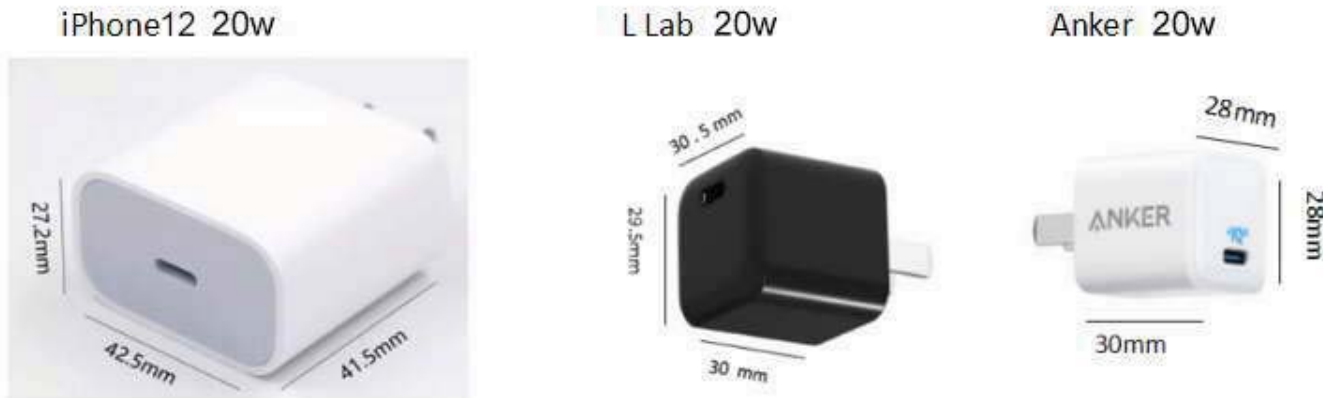

(supporting PPS, fast charging Samsung mobiles)

Expert in Switching Power

L Lab Corporation

Dimension Comparison (L Lab vs iPhone Original vs Anker)

- 1.The size of ANKER PD 20w vs L Lab PD 20w is almost 1:1 .
- 2.The size of Apple PD 20w is 1.8 times bigger than L Lab PD 20w .