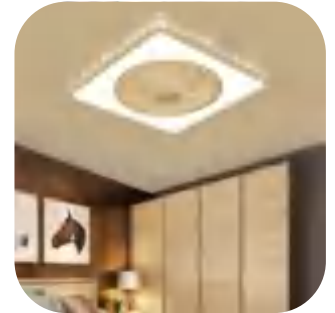

CGE-FS015

➤ Parameters

Product size: L55*W55*H21cm

Material: Iron、 acrylic

LED light: 48W*2 LED

Voltage:110V/220V 50/60Hz

Features: dimming, three speed regulation, timing

Application: widely used in hotels, restaurants, living rooms, bedrooms, study, dormitories, etc