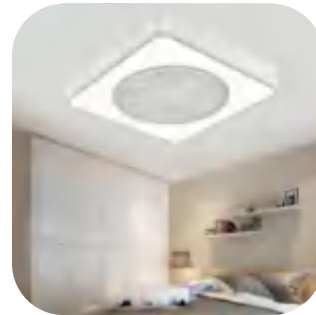

CGE-FS015

➤ Parameters

Product size: L55*W55*H21cm

Material: Iron、 acrylic

LED light: 48W*2 LED

Voltage:110V/220V 50/60Hz

Features: dimming, three speed regulation, timing

Application: widely used in hotels, restaurants, living rooms, bedrooms, study, dormitories, etc