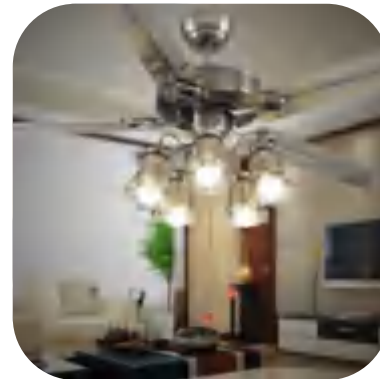

CGE-001-D

➤ Parameters

Blade Size : 52 inch

Motor power: AC 70W

Blades: Iron 5pcs

LED light: E27*5 pcs

Voltage:110V/220V 50/60Hz

Application :Widely used in homes, Hotel halls, restaurants, exhibition halls, workshops, offices, offices, waiting rooms, etc.

CGE-001-E

➤ Parameters

Blade Size : 52 inch

Motor power: AC 70W

Blades: Iron 5pcs

LED light: E27*5 pcs

Voltage:110V/220V 50/60Hz

Application :Widely used in homes, Hotel halls, restaurants, exhibition halls, workshops, offices, offices, waiting rooms, etc.

CGE-002-E

➤ Parameters

Blade Size :52 inch

Motor power: AC 70W

Blades: Iron 5pcs

LED light: E27*4 pcs

Voltage:110V/220V 50/60Hz

Application :Widely used in homes, Hotel halls, restaurants, exhibition halls, workshops, offices, offices, waiting rooms, etc.

CGE-005-A

➤ Parameters

Blade Size : 52 inch

Motor power: AC 70W

Blades: Iron 5pcs

LED light: E27*3 pcs

Voltage:110V/220V 50/60Hz

Application :Widely used in homes, Hotel halls, restaurants, exhibition halls, workshops, offices, offices, waiting rooms, etc.