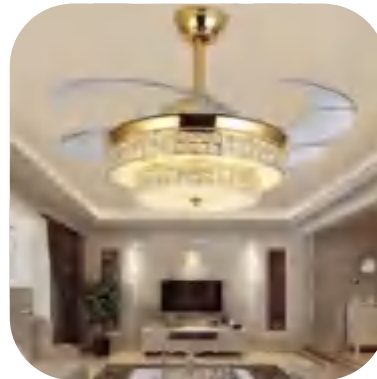

CGE-8055

➤ Parameters

Blade Size : 42 inch

Motor power: AC 70W

Blades: ABS 4pcs

LED light: 72W

Voltage: 110V/220V 50/60Hz

Application : Widely used in homes, Hotel halls, restaurants, exhibition halls, workshops, offices, offices, waiting rooms, etc.