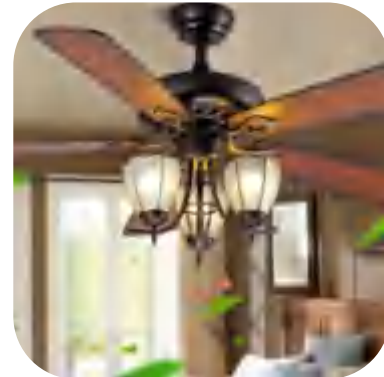

CGE-C119

➤ Parameters

Blade Size : 48 inch

Motor power: AC 70W

Blades: Plywood 5pcs

LED light: E27*5 pcs

Voltage:110V/220V 50/60Hz

Application :Widely used in homes, Hotel halls, restaurants, exhibition halls, workshops, offices, offices, waiting rooms, etc.