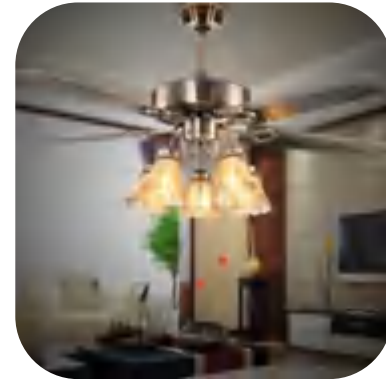

CGE-001-D

➤ Parameters

Blade Size : 52 inch

Motor power: AC 70W

Blades: Iron 5pcs

LED light: E27*5 pcs

Voltage:110V/220V 50/60Hz

Application :Widely used in homes, Hotel halls, restaurants, exhibition halls, workshops, offices, offices, waiting rooms, etc.

CGE-001-E

➤ Parameters

Blade Size : 52 inch

Motor power: AC 70W

Blades: Iron 5pcs

LED light: E27*5 pcs

Voltage:110V/220V 50/60Hz

Application :Widely used in homes, Hotel halls, restaurants, exhibition halls, workshops, offices, offices, waiting rooms, etc.

CGE-002-E

➤ Parameters

Blade Size :52 inch

Motor power: AC 70W

Blades: Iron 5pcs

LED light: E27*4 pcs

Voltage:110V/220V 50/60Hz

Application :Widely used in homes, Hotel halls, restaurants, exhibition halls, workshops, offices, offices, waiting rooms, etc.