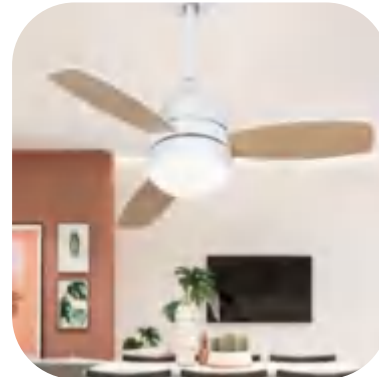

CGE-328

➤ Parameters

Blade Size :48 inch

Motor power: AC 70W

Blades: Plywood 3pcs

LED light:18W LED

Voltage:110V/220V 50/60Hz

Application :Widely used in homes, Hotel halls, restaurants, exhibition halls, workshops, offices, offices, waiting rooms, etc.

CGE-333

➤ Parameters

Blade Size : 52 inch

Motor power: AC 70W

Blades: Plywood 5pcs

LED light: 18W LED

Voltage: 110V/220V 50/60Hz

Application : Widely used in homes, Hotel halls, restaurants, exhibition halls, workshops, offices, offices, waiting rooms, etc.