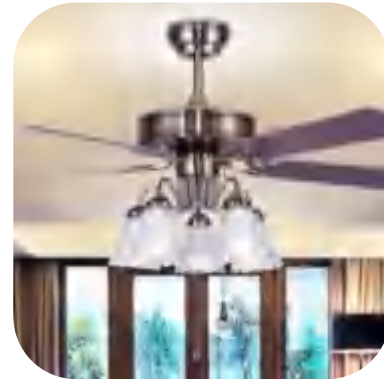

CGE-C010

➤ Parameters

Blade Size : 48 inch

Motor power: AC 70W

Blades: Ply wood 5pcs

LED light: E27*5 pcs

Voltage:110V/220V 50/60Hz

Application :Widely used in homes, Hotel halls, restaurants, exhibition halls, workshops, offices, offices, waiting rooms, etc.