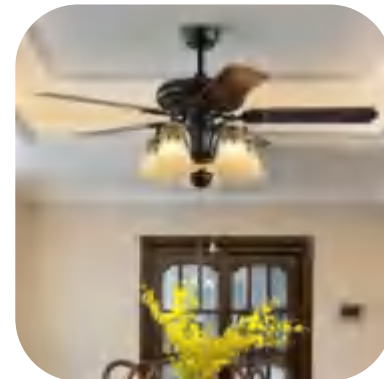

CGE-C124

➤ Parameters

Blade Size : 48 inch

Motor power: AC 70W

Blades: Plywood 5pcs

LED light: E27*5 pcs

Voltage:110V/220V 50/60Hz

Application :Widely used in homes, Hotel halls, restaurants, exhibition halls, workshops, offices, offices, waiting rooms, etc.