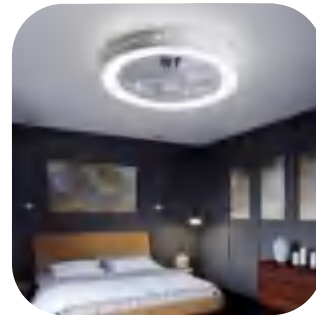

CGE-FS012

➤ Parameters

Product size: $\phi 58 \times H25\text{cm}$

Material: Iron、acrylic

LED light: 36W*2 LED

Voltage: 110V/220V 50/60Hz

Features: dimming, three speed regulation, timing

Application: widely used in hotels, restaurants, living rooms, bedrooms, study, dormitories, etc