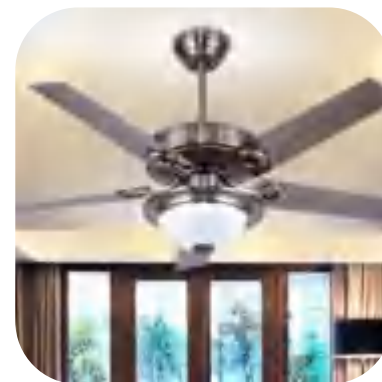

CGE-002-A

➤ Parameters

Blade Size : 42/48/52 inch

Motor power: AC 70W

Blades: Iron 5pcs

LED light: 18W LED

Voltage: 110V/220V 50/60Hz

Application : Widely used in homes, Hotel halls, restaurants, exhibition halls, workshops, offices, offices, waiting rooms, etc.

CGE-001-D

➤ Parameters

Blade Size : 52 inch

Motor power: AC 70W

Blades: Iron 5pcs

LED light: E27*5 pcs

Voltage:110V/220V 50/60Hz

Application :Widely used in homes, Hotel halls, restaurants, exhibition halls, workshops, offices, offices, waiting rooms, etc.