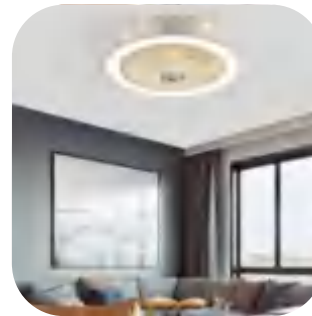

CGE-FS006

➤ Parameters

Product size: $\phi 58 \times H20\text{cm}$

Material: Iron、acrylic

LED light: 36W*2 LED

Voltage: 110V/220V 50/60Hz

Features: dimming, three speed regulation, timing

Application: widely used in hotels, restaurants, living rooms, bedrooms, study, dormitories, etc