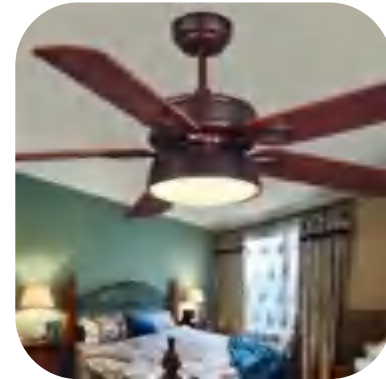

CGE-313

➤ Parameters

Blade Size : 42 inch

Motor power: AC 70W

Blades: Plywood 5pcs

LED light:24W LED

Voltage:110V/220V 50/60Hz

Application :Widely used in homes, Hotel halls, restaurants, exhibition halls, workshops, offices, offices, waiting rooms, etc.