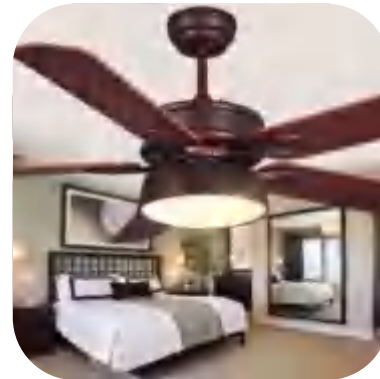

CGE-313

➤ Parameters

Blade Size : 42 inch

Motor power: AC 70W

Blades: Plywood 5pcs

LED light:24W LED

Voltage:110V/220V 50/60Hz

Application :Widely used in homes, Hotel halls, restaurants, exhibition halls, workshops, offices, offices, waiting rooms, etc.