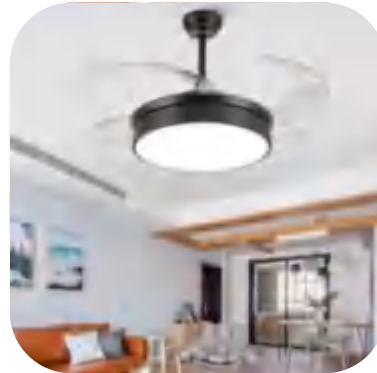

CGE-422

➤ Parameters

Blade Size : 42 inch

Motor power: AC 70W

Blades: ABS 4pcs

LED light: 36W LED

Voltage: 110V/220V 50/60Hz

Application : Widely used in homes, Hotel halls, restaurants, exhibition halls, workshops, offices, offices, waiting rooms, etc.

MOQ 50