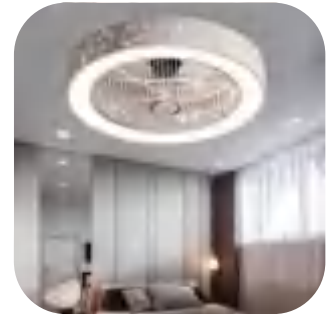

CGE-FS004

➤ Parameters

Product size: $\phi 56 \times H23\text{cm}$

Material: Iron、acrylic

LED light: 36W*2 LED

Voltage: 110V/220V 50/60Hz

Features: dimming, three speed regulation, timing

Application: widely used in hotels, restaurants, living rooms, bedrooms, study, dormitories, etc