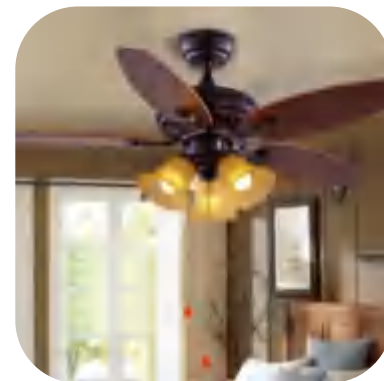

CGE-005-A

➤ Parameters

Blade Size : 52 inch

Motor power: AC 70W

Blades: Iron 5pcs

LED light: E27*3 pcs

Voltage:110V/220V 50/60Hz

Application :Widely used in homes, Hotel halls, restaurants, exhibition halls, workshops, offices, offices, waiting rooms, etc.