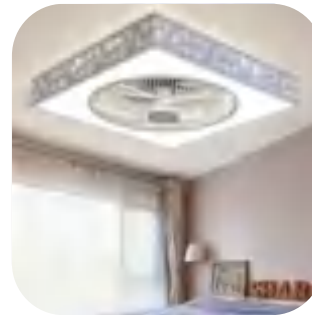

CGE-FS016

➤ Parameters

Product size: L58*W58*H21cm

Material: Iron、 acrylic

LED light: 36W*2 LED

Voltage:110V/220V 50/60Hz

Features: dimming, three speed regulation, timing

Application: widely used in hotels, restaurants, living rooms, bedrooms, study, dormitories, etc