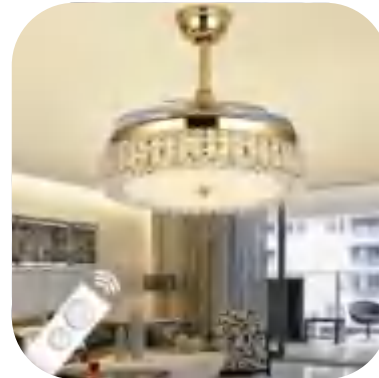

CGE-512

➤ Parameters

Blade Size : 42 inch

Motor power: AC 70W

Blades: ABS 4pcs

LED light: 36W LED

Voltage: 110V/220V 50/60Hz

Application : Widely used in homes, Hotel halls, restaurants, exhibition halls, workshops, offices, offices, waiting rooms, etc.

MOQ 50