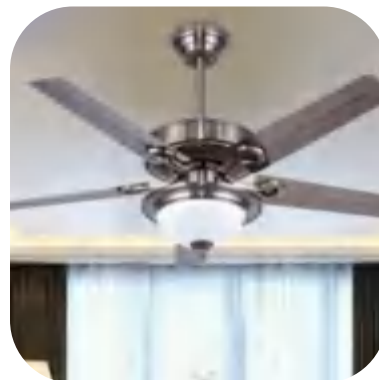

CGE-002-A

➤ Parameters

Blade Size : 42/48/52 inch

Motor power: AC 70W

Blades: Iron 5pcs

LED light: 18W LED

Voltage: 110V/220V 50/60Hz

Application : Widely used in homes, Hotel halls, restaurants, exhibition halls, workshops, offices, offices, waiting rooms, etc.

CGE-001-D

➤ Parameters

Blade Size : 52 inch

Motor power: AC 70W

Blades: Iron 5pcs

LED light: E27*5 pcs

Voltage:110V/220V 50/60Hz

Application :Widely used in homes, Hotel halls, restaurants, exhibition halls, workshops, offices, offices, waiting rooms, etc.