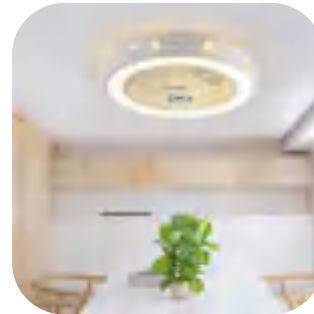

CGE-FS001

➤ Parameters

Product size: $\phi 50 \times H24$ cm

Material: Iron、ABS、PC

LED light: 40W LED

Voltage: 110V/220V 50/60Hz

Features: dimming, three speed regulation, timing

Application: widely used in hotels, restaurants, living rooms, bedrooms, study, dormitories, etc