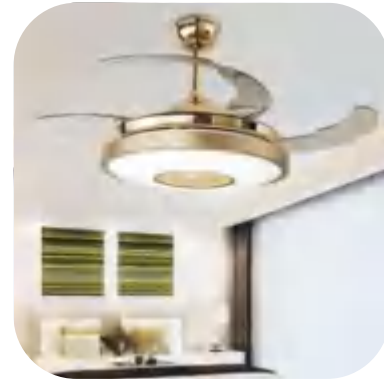

CGE-8303

➤ Parameters

Blade Size : 36 inch /42 inch/ 52 inch

Motor power: AC 70W

Blades: ABS 4pcs

LED light: 48W/72W/96W

Voltage:110V/220V 50/60Hz

Application :Widely used in homes, Hotel halls, restaurants, exhibition halls, workshops, offices, offices, waiting rooms, etc.