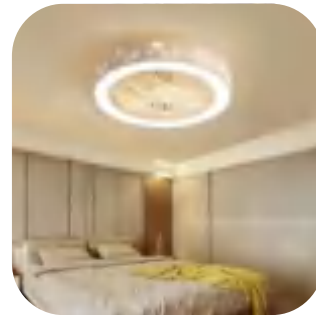

CGE-FS008

➤ Parameters

Product size: $\phi 58 * H20\text{cm}$

Material: Iron、acrylic

LED light: 36W*2 LED

Voltage: 110V/220V 50/60Hz

Features: dimming, three speed regulation, timing

Application: widely used in hotels, restaurants, living rooms, bedrooms, study, dormitories, etc