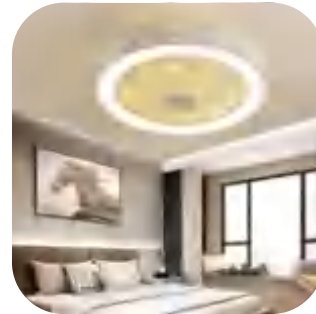

CGE-FS004

➤ Parameters

Product size: $\phi 56 \times H23\text{cm}$

Material: Iron、acrylic

LED light: 36W*2 LED

Voltage: 110V/220V 50/60Hz

Features: dimming, three speed regulation, timing

Application: widely used in hotels, restaurants, living rooms, bedrooms, study, dormitories, etc