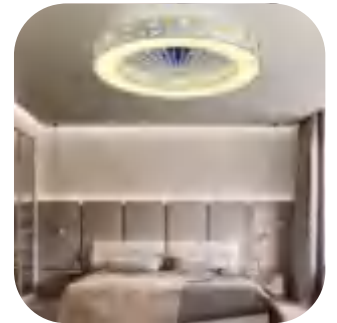

CGE-FS002

➤ Parameters

Product size: $\phi 56 \times H23\text{cm}$

Material: Iron、acrylic

LED light: 36W*2 LED

Voltage: 110V/220V 50/60Hz

Features: dimming, three speed regulation, timing

Application: widely used in hotels, restaurants, living rooms, bedrooms, study, dormitories, etc