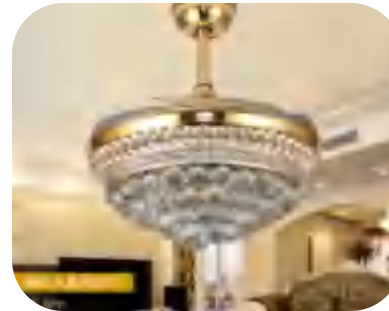

Material: Crystal ,Plastic and Metal base

LED light: 36W LED

Voltage:110V/220V 50/60Hz

Application :Widely used in homes, Hotel halls,
restaurants, exhibition halls, workshops, offices,
offices, waiting rooms, etc.