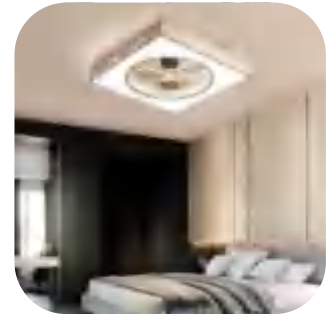

CGE-FS013

➤ Parameters

Product size: L58*W58*H25cm

Material: Iron、 acrylic

LED light: 36W*2 LED

Voltage:110V/220V 50/60Hz

Features: dimming, three speed regulation, timing

Application: widely used in hotels, restaurants, living rooms, bedrooms, study, dormitories, etc