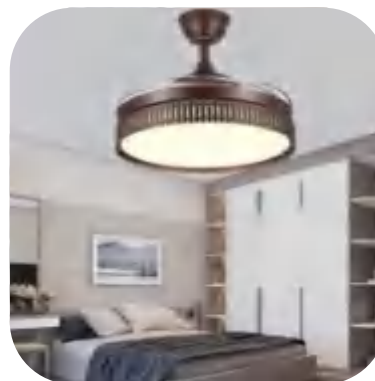

LED light: 72W LED

Voltage: 110V/220V 50/60Hz

Application : Widely used in homes, Hotel halls, restaurants, exhibition halls, workshops, offices, offices, waiting rooms, etc.

CGE-8303

➤ Parameters

Blade Size : 36 inch /42 inch/ 52 inch