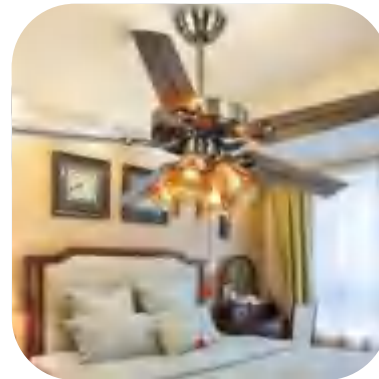

CGE-001-D

➤ Parameters

Blade Size : 52 inch

Motor power: AC 70W

Blades: Iron 5pcs

LED light: E27*5 pcs

Voltage:110V/220V 50/60Hz

Application :Widely used in homes, Hotel halls, restaurants, exhibition halls, workshops, offices, offices, waiting rooms, etc.