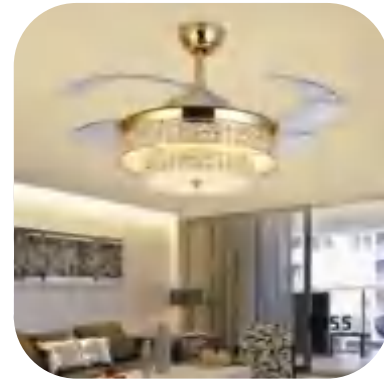

CGE-8055

➤ Parameters

Blade Size : 42 inch

Motor power: AC 70W

Blades: ABS 4pcs

LED light: 72W

Voltage: 110V/220V 50/60Hz

Application : Widely used in homes, Hotel halls, restaurants, exhibition halls, workshops, offices, offices, waiting rooms, etc.