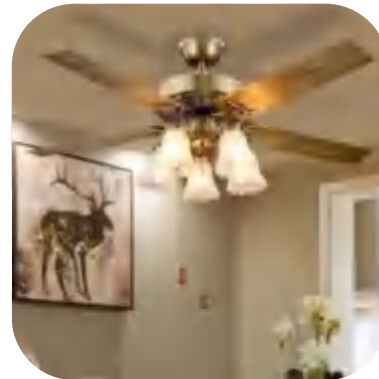

CGE-002-E

➤ Parameters

Blade Size :52 inch

Motor power: AC 70W

Blades: Iron 5pcs

LED light: E27*4 pcs

Voltage:110V/220V 50/60Hz

Application :Widely used in homes, Hotel halls, restaurants, exhibition halls, workshops, offices, offices, waiting rooms, etc.