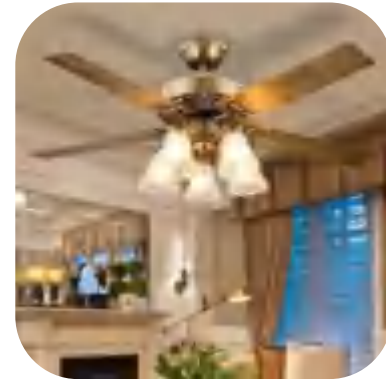

CGE-002-E

➤ Parameters

Blade Size :52 inch

Motor power: AC 70W

Blades: Iron 5pcs

LED light: E27*4 pcs

Voltage:110V/220V 50/60Hz

Application :Widely used in homes, Hotel halls, restaurants, exhibition halls, workshops, offices, offices, waiting rooms, etc.