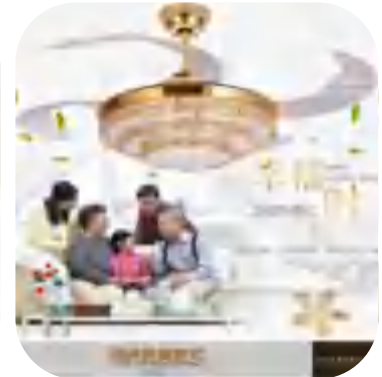

CGE-515

➤ Parameters

Blade Size : 42 inch

Motor power: AC 70W

Blades: ABS 4pcs

LED light: 36W LED

Voltage: 110V/220V 50/60Hz

Application : Widely used in homes, Hotel halls, restaurants, exhibition halls, workshops, offices, offices, waiting rooms, etc.

MOQ 50