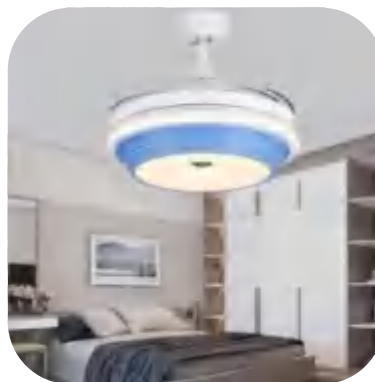

CGE-8055

➤ Parameters

Blade Size : 42 inch

Motor power: AC 70W

Blades: ABS 4pcs

LED light: 72W

Voltage: 110V/220V 50/60Hz

Application : Widely used in homes, Hotel halls, restaurants, exhibition halls, workshops, offices, offices, waiting rooms, etc.