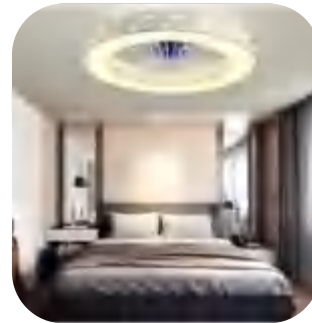

CGE-FS002

➤ Parameters

Product size: $\phi 56 \times H23\text{cm}$

Material: Iron、acrylic

LED light: 36W*2 LED

Voltage: 110V/220V 50/60Hz

Features: dimming, three speed regulation, timing

Application: widely used in hotels, restaurants, living rooms, bedrooms, study, dormitories, etc