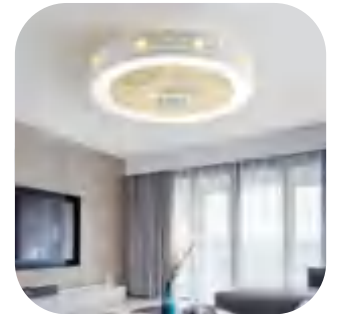

CGE-FS001

➤ Parameters

Product size: $\phi 50 \times H24$ cm

Material: Iron、ABS、PC

LED light: 40W LED

Voltage: 110V/220V 50/60Hz

Features: dimming, three speed regulation, timing

Application: widely used in hotels, restaurants, living rooms, bedrooms, study, dormitories, etc