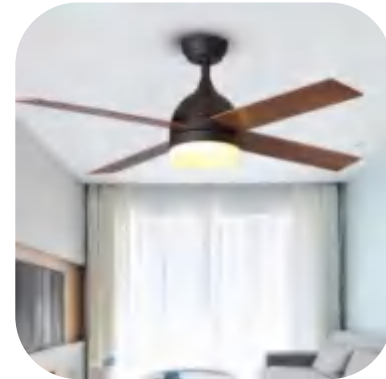

CGE-333

➤ Parameters

Blade Size : 52 inch

Motor power: AC 70W

Blades: Plywood 5pcs

LED light: 18W LED

Voltage: 110V/220V 50/60Hz

Application : Widely used in homes, Hotel halls, restaurants, exhibition halls, workshops, offices, offices, waiting rooms, etc.

CGE-002-A

➤ Parameters

Blade Size : 42/48/52 inch

Motor power: AC 70W

Blades: Iron 5pcs

LED light: 18W LED

Voltage: 110V/220V 50/60Hz

Application : Widely used in homes, Hotel halls, restaurants, exhibition halls, workshops, offices, offices, waiting rooms, etc.