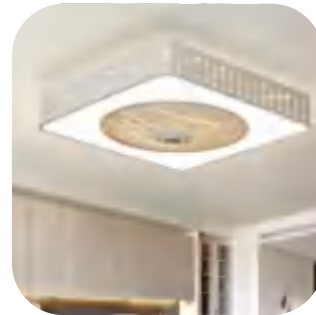

CGE-FS013

➤ Parameters

Product size: L58*W58*H25cm

Material: Iron、 acrylic

LED light: 36W*2 LED

Voltage:110V/220V 50/60Hz

Features: dimming, three speed regulation, timing

Application: widely used in hotels, restaurants, living rooms, bedrooms, study, dormitories, etc