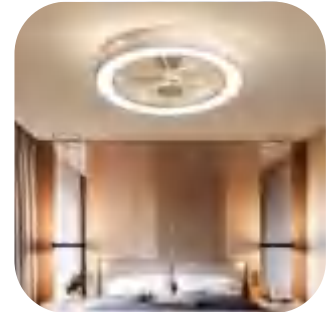

CGE-FS009

➤ Parameters

Product size: $\phi 58$ *H20cm

Material: Iron、acrylic

LED light: 36W*2 LED

Voltage: 110V/220V 50/60Hz

Features: dimming, three speed regulation, timing

Application: widely used in hotels, restaurants, living rooms, bedrooms, study, dormitories, etc