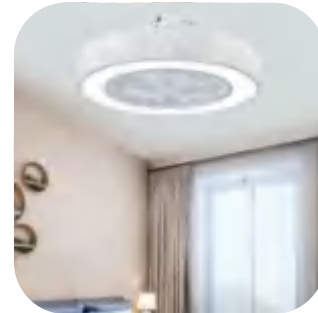

CGE-FS003

➤ Parameters

Product size: $\phi 56 \times H23\text{cm}$

Material: Iron、acrylic

LED light: 36W*2 LED

Voltage: 110V/220V 50/60Hz

Features: dimming, three speed regulation, timing

Application: widely used in hotels, restaurants, living rooms, bedrooms, study, dormitories, etc