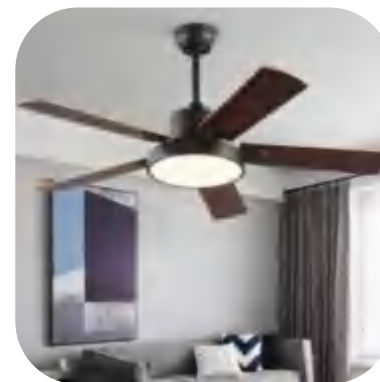

CGE-2002

➤ Parameters

Blade Size : 52 inch

Motor power: AC 70W

Blades: Plywood 5pcs

LED light:48W LED

Voltage:110V/220V 50/60Hz

Application :Widely used in homes, Hotel halls, restaurants, exhibition halls, workshops, offices, offices, waiting rooms, etc.