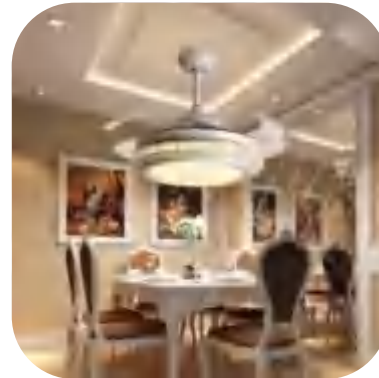

CGE-418

➤ Parameters

Blade Size : 42 inch

Motor power: AC 70W

Blades: ABS 4pcs

LED light: 36W LED

Voltage: 110V/220V 50/60Hz

Application : Widely used in homes, Hotel halls, restaurants, exhibition halls, workshops, offices, offices, waiting rooms, etc.

MOQ 50