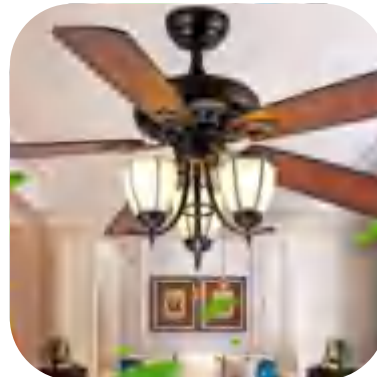

CGE-C119

➤ Parameters

Blade Size : 48 inch

Motor power: AC 70W

Blades: Plywood 5pcs

LED light: E27*5 pcs

Voltage:110V/220V 50/60Hz

Application :Widely used in homes, Hotel halls, restaurants, exhibition halls, workshops, offices, offices, waiting rooms, etc.