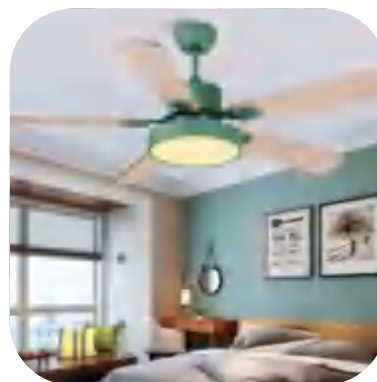

Application :Widely used in homes, Hotel halls, restaurants, exhibition halls, workshops, offices, offices, waiting rooms, etc.

CGE-305

➤ Parameters

Blade Size : 42/48/52 inch

Motor power: AC 70W

Blades: Plywood 3pcs