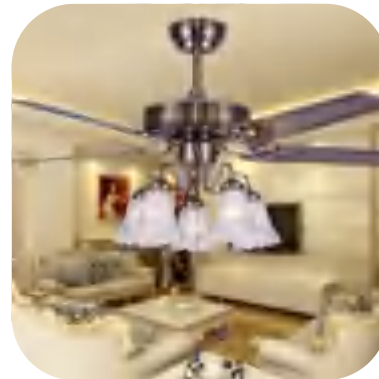

CGE-C010

➤ Parameters

Blade Size : 48 inch

Motor power: AC 70W

Blades: Ply wood 5pcs

LED light: E27*5 pcs

Voltage:110V/220V 50/60Hz

Application :Widely used in homes, Hotel halls, restaurants, exhibition halls, workshops, offices, offices, waiting rooms, etc.