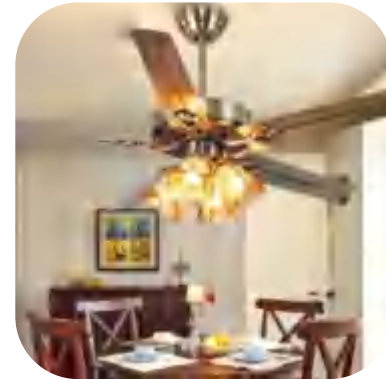

CGE-001-D

➤ Parameters

Blade Size : 52 inch

Motor power: AC 70W

Blades: Iron 5pcs

LED light: E27*5 pcs

Voltage:110V/220V 50/60Hz

Application :Widely used in homes, Hotel halls, restaurants, exhibition halls, workshops, offices, offices, waiting rooms, etc.

CGE-001-E

➤ Parameters

Blade Size : 52 inch

Motor power: AC 70W

Blades: Iron 5pcs

LED light: E27*5 pcs

Voltage:110V/220V 50/60Hz

Application :Widely used in homes, Hotel halls, restaurants, exhibition halls, workshops, offices, offices, waiting rooms, etc.