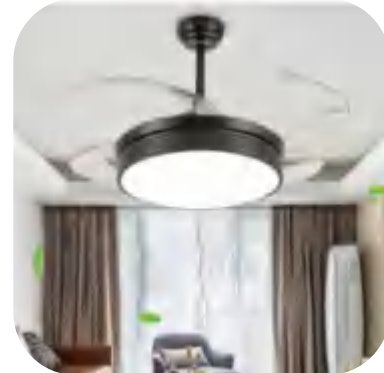

CGE-422

➤ Parameters

Blade Size : 42 inch

Motor power: AC 70W

Blades: ABS 4pcs

LED light: 36W LED

Voltage: 110V/220V 50/60Hz

Application : Widely used in homes, Hotel halls, restaurants, exhibition halls, workshops, offices, offices, waiting rooms, etc.

MOQ 50