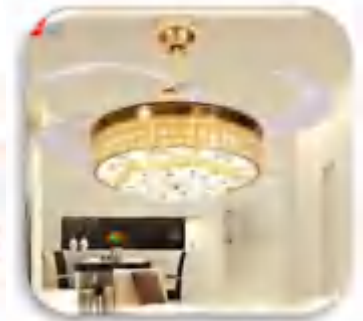

CGE-FSD42C-002

➤ Parameters

Blade Size : 42 inch

Motor power: AC 70W

Blades: ABS 4pcs

LED light: 72W

Voltage: 110V/220V 50/60Hz

Application : Widely used in homes, Hotel halls, restaurants, exhibition halls, workshops, offices, offices, waiting rooms, etc.