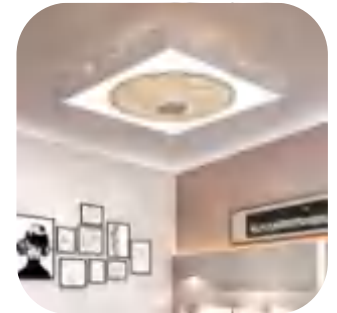

CGE-FS016

➤ Parameters

Product size: L58*W58*H21cm

Material: Iron、 acrylic

LED light: 36W*2 LED

Voltage:110V/220V 50/60Hz

Features: dimming, three speed regulation, timing

Application: widely used in hotels, restaurants, living rooms, bedrooms, study, dormitories, etc