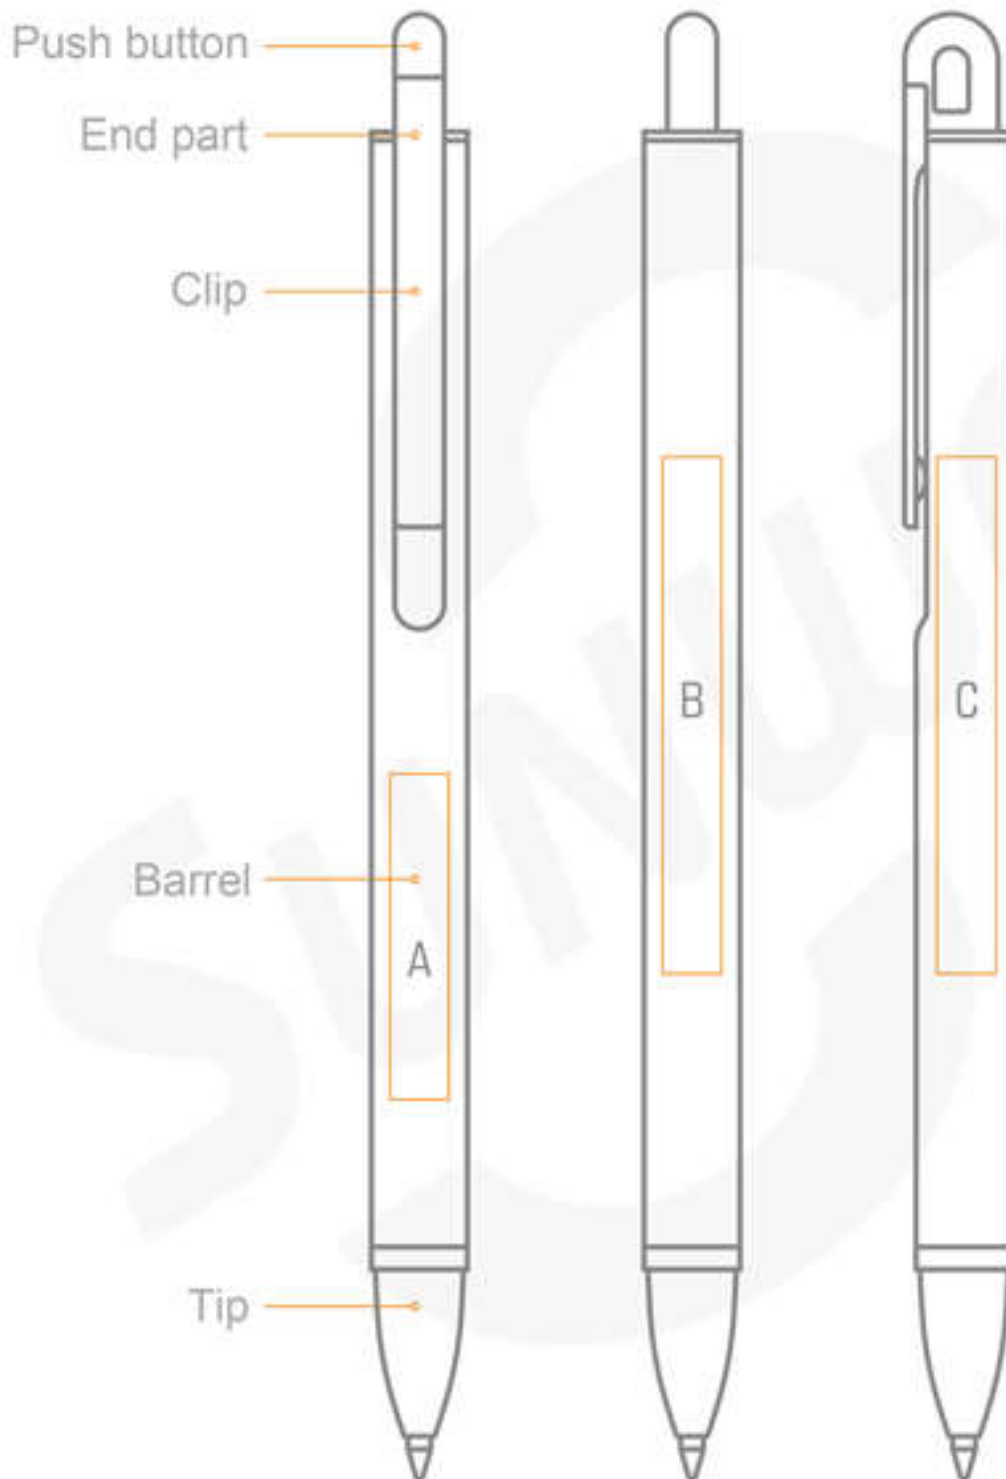

BALL PEN

Print Area:
A: 40 × 8 mm
B: 60 × 8 mm
C: 50 × 8 mm