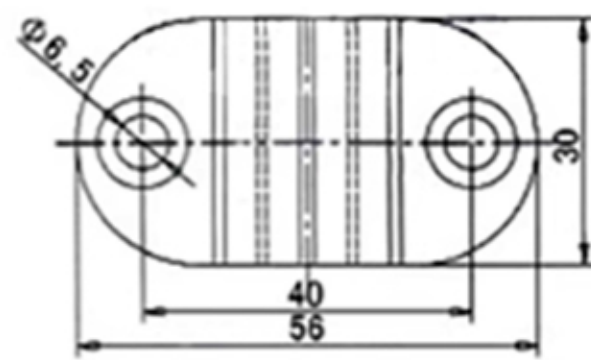

T-SHAPED CLAMP / CROSS CLAMP

Conveyor guardrail bracket

Conveying Accessories | Easy Installation | Manufacturer

NAME : cross T-shaped combined bracket

MATERIAL: Nylon (PA)

FEATURES: Various Specifications / Durable Material

SMALL T-SHAPED CLAMP

SAMLL CROSS CLAMP

GUARDRAIL BRACKET