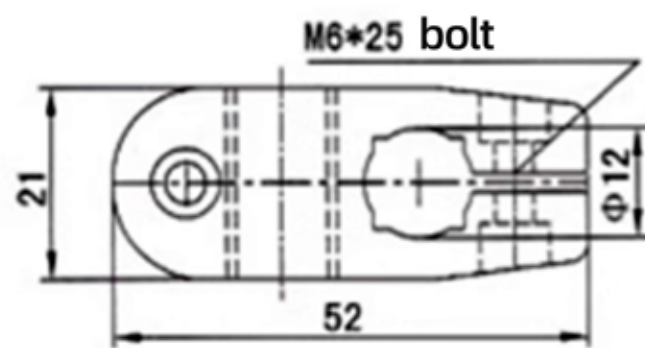

T-SHAPED CLAMP / CROSS CLAMP

Conveyor guardrail bracket

Conveying Accessories | Easy Installation | Manufacturer

NAME : cross T-shaped combined bracket

MATERIAL: Nylon (PA)

FEATURES: Various Specifications / Durable Material

SMALL T-SHAPED CLAMP

SAMLL CROSS CLAMP

GUARDRAIL BRACKET