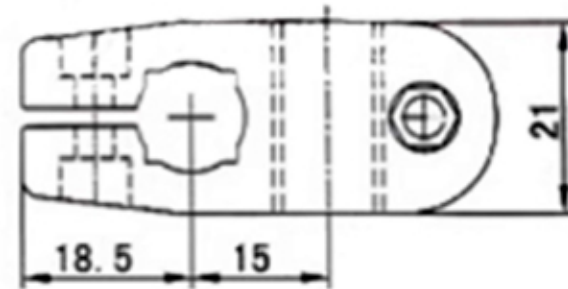

T-SHAPED CLAMP / CROSS CLAMP

Conveyor guardrail bracket

Conveying Accessories | Easy Installation | Manufacturer

NAME : cross T-shaped combined bracket

MATERIAL: Nylon (PA)

FEATURES: Various Specifications / Durable Material

SMALL T-SHAPED CLAMP

SAMLL CROSS CLAMP

GUARDRAIL BRACKET