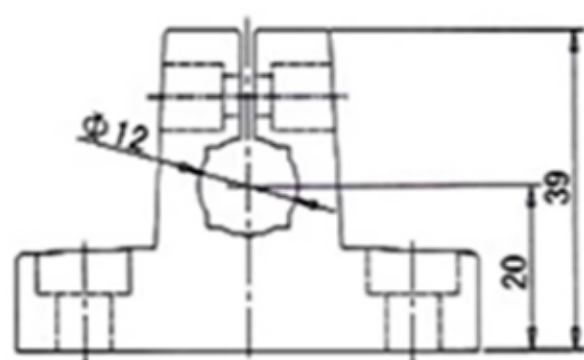

T-SHAPED CLAMP / CROSS CLAMP

Conveyor guardrail bracket

Conveying Accessories | Easy Installation | Manufacturer

NAME : cross T-shaped combined bracket

MATERIAL: Nylon (PA)

FEATURES: Various Specifications / Durable Material

SMALL T-SHAPED CLAMP

SAMLL CROSS CLAMP

GUARDRAIL BRACKET