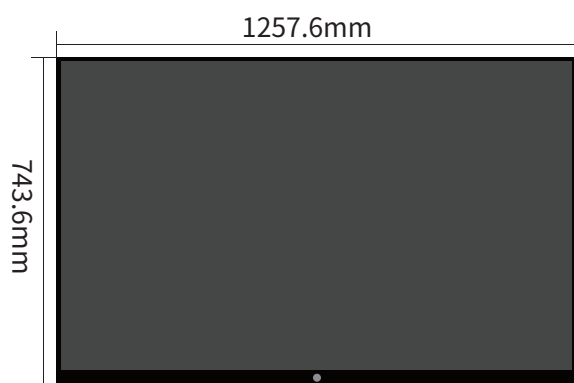

# PRODUCT SIZE

# PRODUCT PARAMETER

Display	Backlight Type	DLED direct type
	Screen Ratio	16:9
	Physical Resolution	3840x 2160 UHD
	Brightness	350-380cd/ m <sup>2</sup> (center point)
	Contrast	1200:1 (Typ.) transmission
	Display Color	8 bit/16.7 Million
	Viewing Angle	178°,178°
	Refresh Rate	60Hz
	Corresponding Time	8ms
	Audio Output Power	8Ω10W x2
	Camera	OPTIONAL
	Touch Type	Infrared touch screen
Touch	Touch Points	20 touch points
	Touch Writing Surface Material	4mm tempered glass
	Touch Screen Sensing Method	Fingers or other non-transparent touch-sensitive media
	Detection Function And Calibration	With software automatic detection function
Specifications And Parameters	Installation Method	Hanger (standard)
	Front Interface	USB1 (PC USB), USB2 (all channels shared USB),HDMI IN, TOUCH USB
	Storage Environment	Storage temperature: -20℃~60℃; storage humidity: 10%RH~90%RH
	Working Environment	Working temperature: -10℃~55℃; Working humidity: 10%RH~90%RH
	Service Life	≧ 50000 hours

Power	Operating Voltage	110~240V/50~60Hz	Power switch/position	Yes/Post
	Power Consumption	About 330W	Power type/method	Three-core power supply/fixed
	Standby Power Consumption	$\leq 0.5W$	Power interface specifications	Customer-defined
Motherboard Configuration Scheme	Configuration	Memory 2G.3G.4G DDR3, storage 16G.32G WIFI2.4GHZ +5G (5G projection hotspot)		
	Input Port	RJ45*1 (side) HDMI*2 (side) TOUCH USB*1 (side) VGA*1 (side) VGA AUDIO IN*1 (side) YPBPR*1 (side) AV*1 (side) TV*1 (side) )		
	Output Port	SPDIF*1 (side) Earphone*1 (bottom)		
	Audio	MPEG1/2 layer I/II, AC-3 (customization required), AAC-Lc, WMA...		
	Video	MPEG-2/4,AVS,H.264,H.265,TS,Realmedia...		
Computer Standard	Picture	Support JPG, BMP, PNG and other image format browsing and support rotation/ slide show /picture zoom function		
	Installation Method	OPS	processor	i3.i5.i7 4th generation
	Chipset	Intel(R) 7 Series Chipset Family Mobile	hard disk	SSD 128G