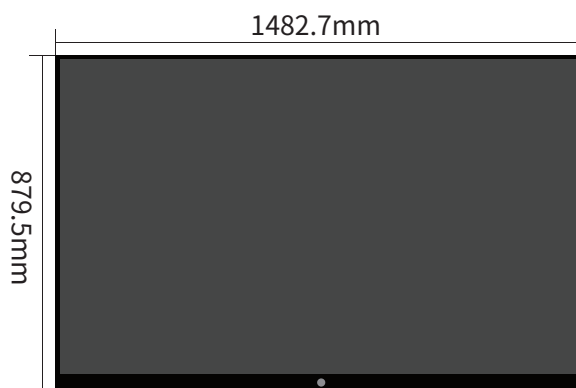

# PRODUCT SIZE

# PRODUCT PARAMETER

Display	Backlight Type	DLED direct type
	Screen Ratio	16:9
	Physical Resolution	3840x 2160 UHD
	Brightness	350-380cd/ m <sup>2</sup> (center point)
	Contrast	1200:1 (Typ.) transmission
	Display Color	8 bit/16.7 Million
	Viewing Angle	178°,178°
	Refresh Rate	60Hz
	Corresponding Time	8ms
	Audio Output Power	8Ω10W x2
	Camera	OPTIONAL
	Touch Type	Infrared touch screen
Touch	Touch Points	20 touch points
	Touch Writing Surface Material	4mm tempered glass
	Touch Screen Sensing Method	Fingers or other non-transparent touch-sensitive media
	Detection Function And Calibration	With software automatic detection function
Specifications And Parameters	Installation Method	Hanger (standard)
	Front Interface	USB1 (PC USB), USB2 (all channels shared USB),HDMI IN, TOUCH USB
	Storage Environment	Storage temperature: -20℃~60℃; storage humidity: 10%RH~90%RH
	Working Environment	Working temperature: -10℃~55℃; Working humidity: 10%RH~90%RH
	Service Life	≧ 50000 hours

Power	Operating Voltage	110~240V/50~60Hz	Power switch/position	Yes/Post
	Power Consumption	About 330W	Power type/method	Three-core power supply/fixed
	Standby Power Consumption	$\leq 0.5W$	Power interface specifications	Customer-defined
Motherboard Configuration Scheme	Configuration	Memory 2G.3G.4G DDR3, storage 16G.32G WIFI2.4GHZ +5G (5G projection hotspot)		
	Input Port	RJ45*1 (side) HDMI*2 (side) TOUCH USB*1 (side) VGA*1 (side) VGA AUDIO IN*1 (side) YPBPR*1 (side) AV*1 (side) TV*1 (side) )		
	Output Port	SPDIF*1 (side) Earphone*1 (bottom)		
	Audio	MPEG1/2 layer I/II, AC-3 (customization required), AAC-Lc, WMA...		
	Video	MPEG-2/4,AVS,H.264,H.265,TS,Realmedia...		
Computer Standard	Picture	Support JPG, BMP, PNG and other image format browsing and support rotation/ slide show /picture zoom function		
	Installation Method	OPS	processor	i3.i5.i7 4th generation
	Chipset	Intel(R) 7 Series Chipset Family Mobile	hard disk	SSD 128G