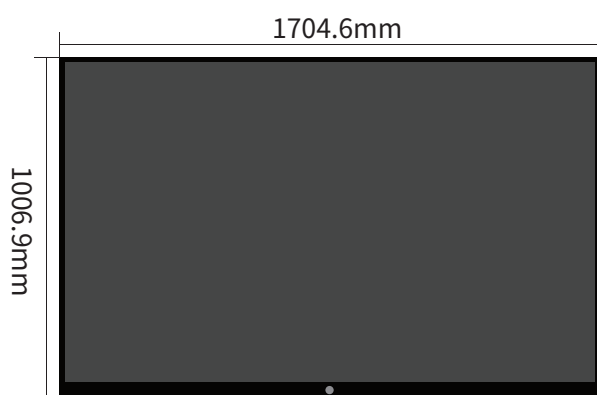

# PRODUCT SIZE

# PRODUCT PARAMETER

Display	Backlight Type	DLED direct type
	Screen Ratio	16:9
	Physical Resolution	3840x 2160 UHD
	Brightness	350-380cd/ m <sup>2</sup> (center point)
	Contrast	1200:1 (Typ.) transmission
	Display Color	8 bit/16.7 Million
	Viewing Angle	178°,178°
	Refresh Rate	60Hz
	Corresponding Time	8ms
	Audio Output Power	8Ω10W x2
	Camera	OPTIONAL
	Touch Type	Infrared touch screen
Touch	Touch Points	20 touch points
	Touch Writing Surface Material	4mm tempered glass
	Touch Screen Sensing Method	Fingers or other non-transparent touch-sensitive media
	Detection Function And Calibration	With software automatic detection function
Specifications And Parameters	Installation Method	Hanger (standard)
	Front Interface	USB1 (PC USB), USB2 (all channels shared USB),HDMI IN, TOUCH USB
	Storage Environment	Storage temperature: -20℃~60℃; storage humidity: 10%RH~90%RH
	Working Environment	Working temperature: -10℃~55℃; Working humidity: 10%RH~90%RH
	Service Life	≧ 50000 hours

Power	Operating Voltage	110~240V/50~60Hz	Power switch/position	Yes/Post
	Power Consumption	About 330W	Power type/method	Three-core power supply/fixed
	Standby Power Consumption	$\leq 0.5W$	Power interface specifications	Customer-defined
Motherboard Configuration Scheme	Configuration	Memory 2G.3G.4G DDR3, storage 16G.32G WIFI2.4GHZ +5G (5G projection hotspot)		
	Input Port	RJ45*1 (side) HDMI*2 (side) TOUCH USB*1 (side) VGA*1 (side) VGA AUDIO IN*1 (side) YPBPR*1 (side) AV*1 (side) TV*1 (side) )		
	Output Port	SPDIF*1 (side) Earphone*1 (bottom)		
	Audio	MPEG1/2 layer I/II, AC-3 (customization required), AAC-Lc, WMA...		
	Video	MPEG-2/4,AVS,H.264,H.265,TS,Realmedia...		
Computer Standard	Picture	Support JPG, BMP, PNG and other image format browsing and support rotation/ slide show /picture zoom function		
	Installation Method	OPS	processor	i3.i5.i7 4th generation
	Chipset	Intel(R) 7 Series Chipset Family Mobile	hard disk	SSD 128G