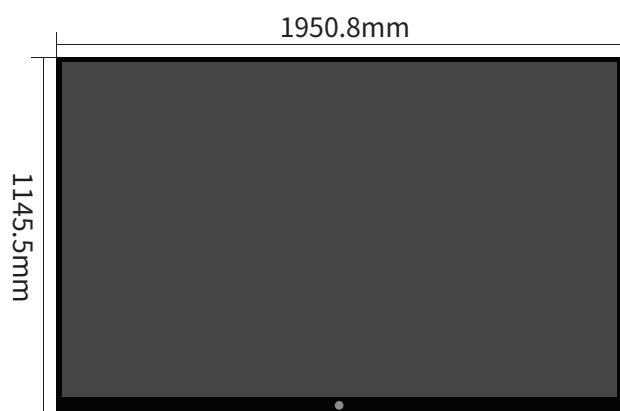

# PRODUCT SIZE

# PRODUCT PARAMETER

Display	Backlight Type	DLED direct type
	Screen Ratio	16:9
	Physical Resolution	3840x 2160 UHD
	Brightness	350-380cd/ m <sup>2</sup> (center point)
	Contrast	1200:1 (Typ.) transmission
	Display Color	8 bit/16.7 Million
	Viewing Angle	178°,178°
	Refresh Rate	60Hz
	Corresponding Time	8ms
	Audio Output Power	8Ω10W x2
	Camera	OPTIONAL
	Touch Type	Infrared touch screen
Touch	Touch Points	20 touch points
	Touch Writing Surface Material	4mm tempered glass
	Touch Screen Sensing Method	Fingers or other non-transparent touch-sensitive media
	Detection Function And Calibration	With software automatic detection function
Specifications And Parameters	Installation Method	Hanger (standard)
	Front Interface	USB1 (PC USB), USB2 (all channels shared USB),HDMI IN, TOUCH USB
	Storage Environment	Storage temperature: -20℃~60℃; storage humidity: 10%RH~90%RH
	Working Environment	Working temperature: -10℃~55℃; Working humidity: 10%RH~90%RH
	Service Life	≧ 50000 hours