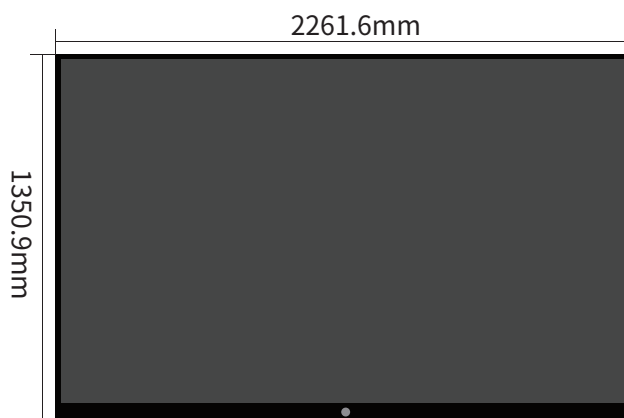

# PRODUCT SIZE

# PRODUCT PARAMETER

Display	Backlight Type	DLED direct type
	Screen Ratio	16:9
	Physical Resolution	3840x 2160 UHD
	Brightness	350-380cd/ m <sup>2</sup> (center point)
	Contrast	1200:1 (Typ.) transmission
	Display Color	8 bit/16.7 Million
	Viewing Angle	178°,178°
	Refresh Rate	60Hz
	Corresponding Time	8ms
	Audio Output Power	8Ω10W x2
	Camera	OPTIONAL
	Touch Type	Infrared touch screen
Touch	Touch Points	20 touch points
	Touch Writing Surface Material	4mm tempered glass
	Touch Screen Sensing Method	Fingers or other non-transparent touch-sensitive media
	Detection Function And Calibration	With software automatic detection function
Specifications And Parameters	Installation Method	Hanger (standard)
	Front Interface	USB1 (PC USB), USB2 (all channels shared USB),HDMI IN, TOUCH USB
	Storage Environment	Storage temperature: -20℃~60℃; storage humidity: 10%RH~90%RH
	Working Environment	Working temperature: -10℃~55℃; Working humidity: 10%RH~90%RH
	Service Life	≧ 50000 hours

Power	Operating Voltage	110~240V/50~60Hz	Power switch/position	Yes/Post
	Power Consumption	About 330W	Power type/method	Three-core power supply/fixed
	Standby Power Consumption	$\leq 0.5W$	Power interface specifications	Customer-defined
Motherboard Configuration Scheme	Configuration	Memory 2G.3G.4G DDR3, storage 16G.32G WIFI2.4GHZ +5G (5G projection hotspot)		
	Input Port	RJ45*1 (side) HDMI*2 (side) TOUCH USB*1 (side) VGA*1 (side) VGA AUDIO IN*1 (side) YPBPR*1 (side) AV*1 (side) TV*1 (side) )		
	Output Port	SPDIF*1 (side) Earphone*1 (bottom)		
	Audio	MPEG1/2 layer I/II, AC-3 (customization required), AAC-Lc, WMA...		
	Video	MPEG-2/4,AVS,H.264,H.265,TS,Realmedia...		
Computer Standard	Picture	Support JPG, BMP, PNG and other image format browsing and support rotation/ slide show /picture zoom function		
	Installation Method	OPS	processor	i3.i5.i7 4th generation
	Chipset	Intel(R) 7 Series Chipset Family Mobile	hard disk	SSD 128G