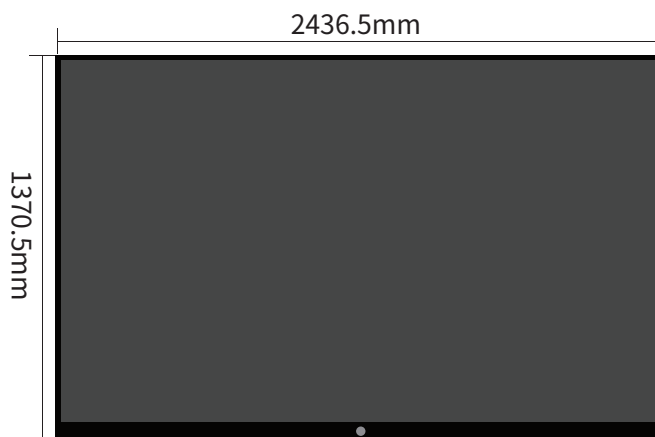

# PRODUCT SIZE

# PRODUCT PARAMETER

Display	Backlight Type	DLED direct type
	Screen Ratio	16:9
	Physical Resolution	3840x 2160 UHD
	Brightness	350-380cd/ m <sup>2</sup> (center point)
	Contrast	1200:1 (Typ.) transmission
	Display Color	8 bit/16.7 Million
	Viewing Angle	178°,178°
	Refresh Rate	60Hz
	Corresponding Time	8ms
	Audio Output Power	8Ω10W x2
	Camera	OPTIONAL
	Touch Type	Infrared touch screen
Touch	Touch Points	20 touch points
	Touch Writing Surface Material	4mm tempered glass
	Touch Screen Sensing Method	Fingers or other non-transparent touch-sensitive media
	Detection Function And Calibration	With software automatic detection function
Specifications And Parameters	Installation Method	Hanger (standard)
	Front Interface	USB1 (PC USB), USB2 (all channels shared USB),HDMI IN, TOUCH USB
	Storage Environment	Storage temperature: -20℃~60℃; storage humidity: 10%RH~90%RH
	Working Environment	Working temperature: -10℃~55℃; Working humidity: 10%RH~90%RH
	Service Life	≧ 50000 hours