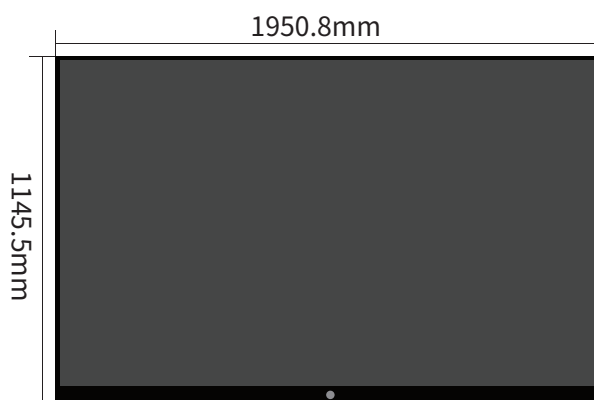

# PRODUCT SIZE

# PRODUCT PARAMETER

Display	Backlight Type	DLED direct type
	Screen Ratio	16:9
	Physical Resolution	3840x 2160 UHD
	Brightness	350-380cd/ m <sup>2</sup> (center point)
	Contrast	1200:1 (Typ.) transmission
	Display Color	8 bit/16.7 Million
	Viewing Angle	178°,178°
	Refresh Rate	60Hz
	Corresponding Time	8ms
	Audio Output Power	8Ω10W x2
	Camera	OPTIONAL
	Touch Type	Infrared touch screen
Touch	Touch Points	20 touch points
	Touch Writing Surface Material	4mm tempered glass
	Touch Screen Sensing Method	Fingers or other non-transparent touch-sensitive media
	Detection Function And Calibration	With software automatic detection function
Specifications And Parameters	Installation Method	Hanger (standard)
	Front Interface	USB1 (PC USB), USB2 (all channels shared USB),HDMI IN, TOUCH USB
	Storage Environment	Storage temperature: -20℃~60℃; storage humidity: 10%RH~90%RH
	Working Environment	Working temperature: -10℃~55℃; Working humidity: 10%RH~90%RH
	Service Life	≧ 50000 hours