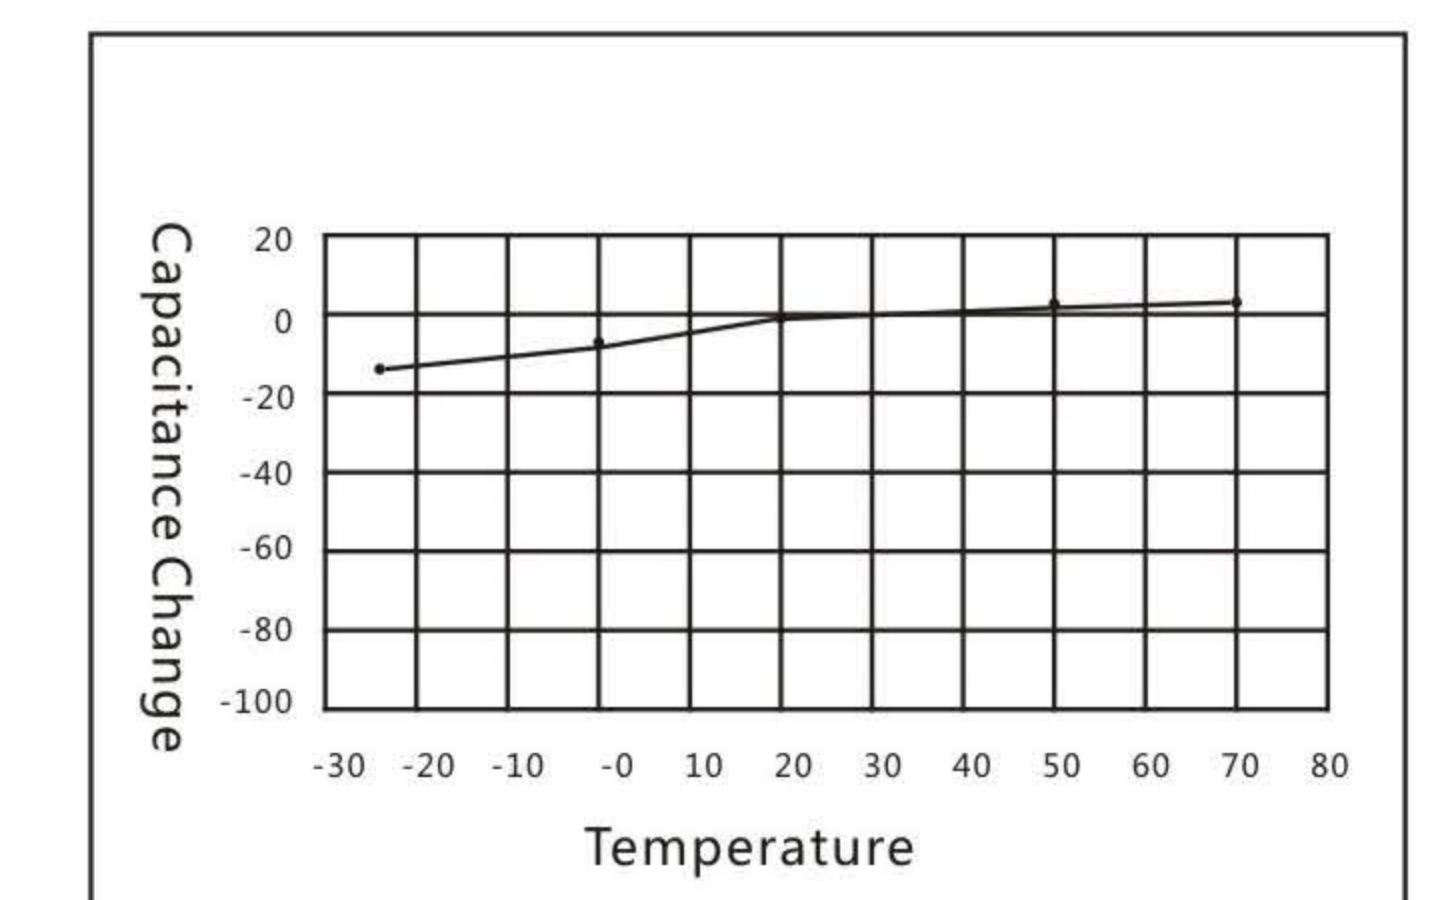

6. Temperature Characteristic Temperature vs Cap Change