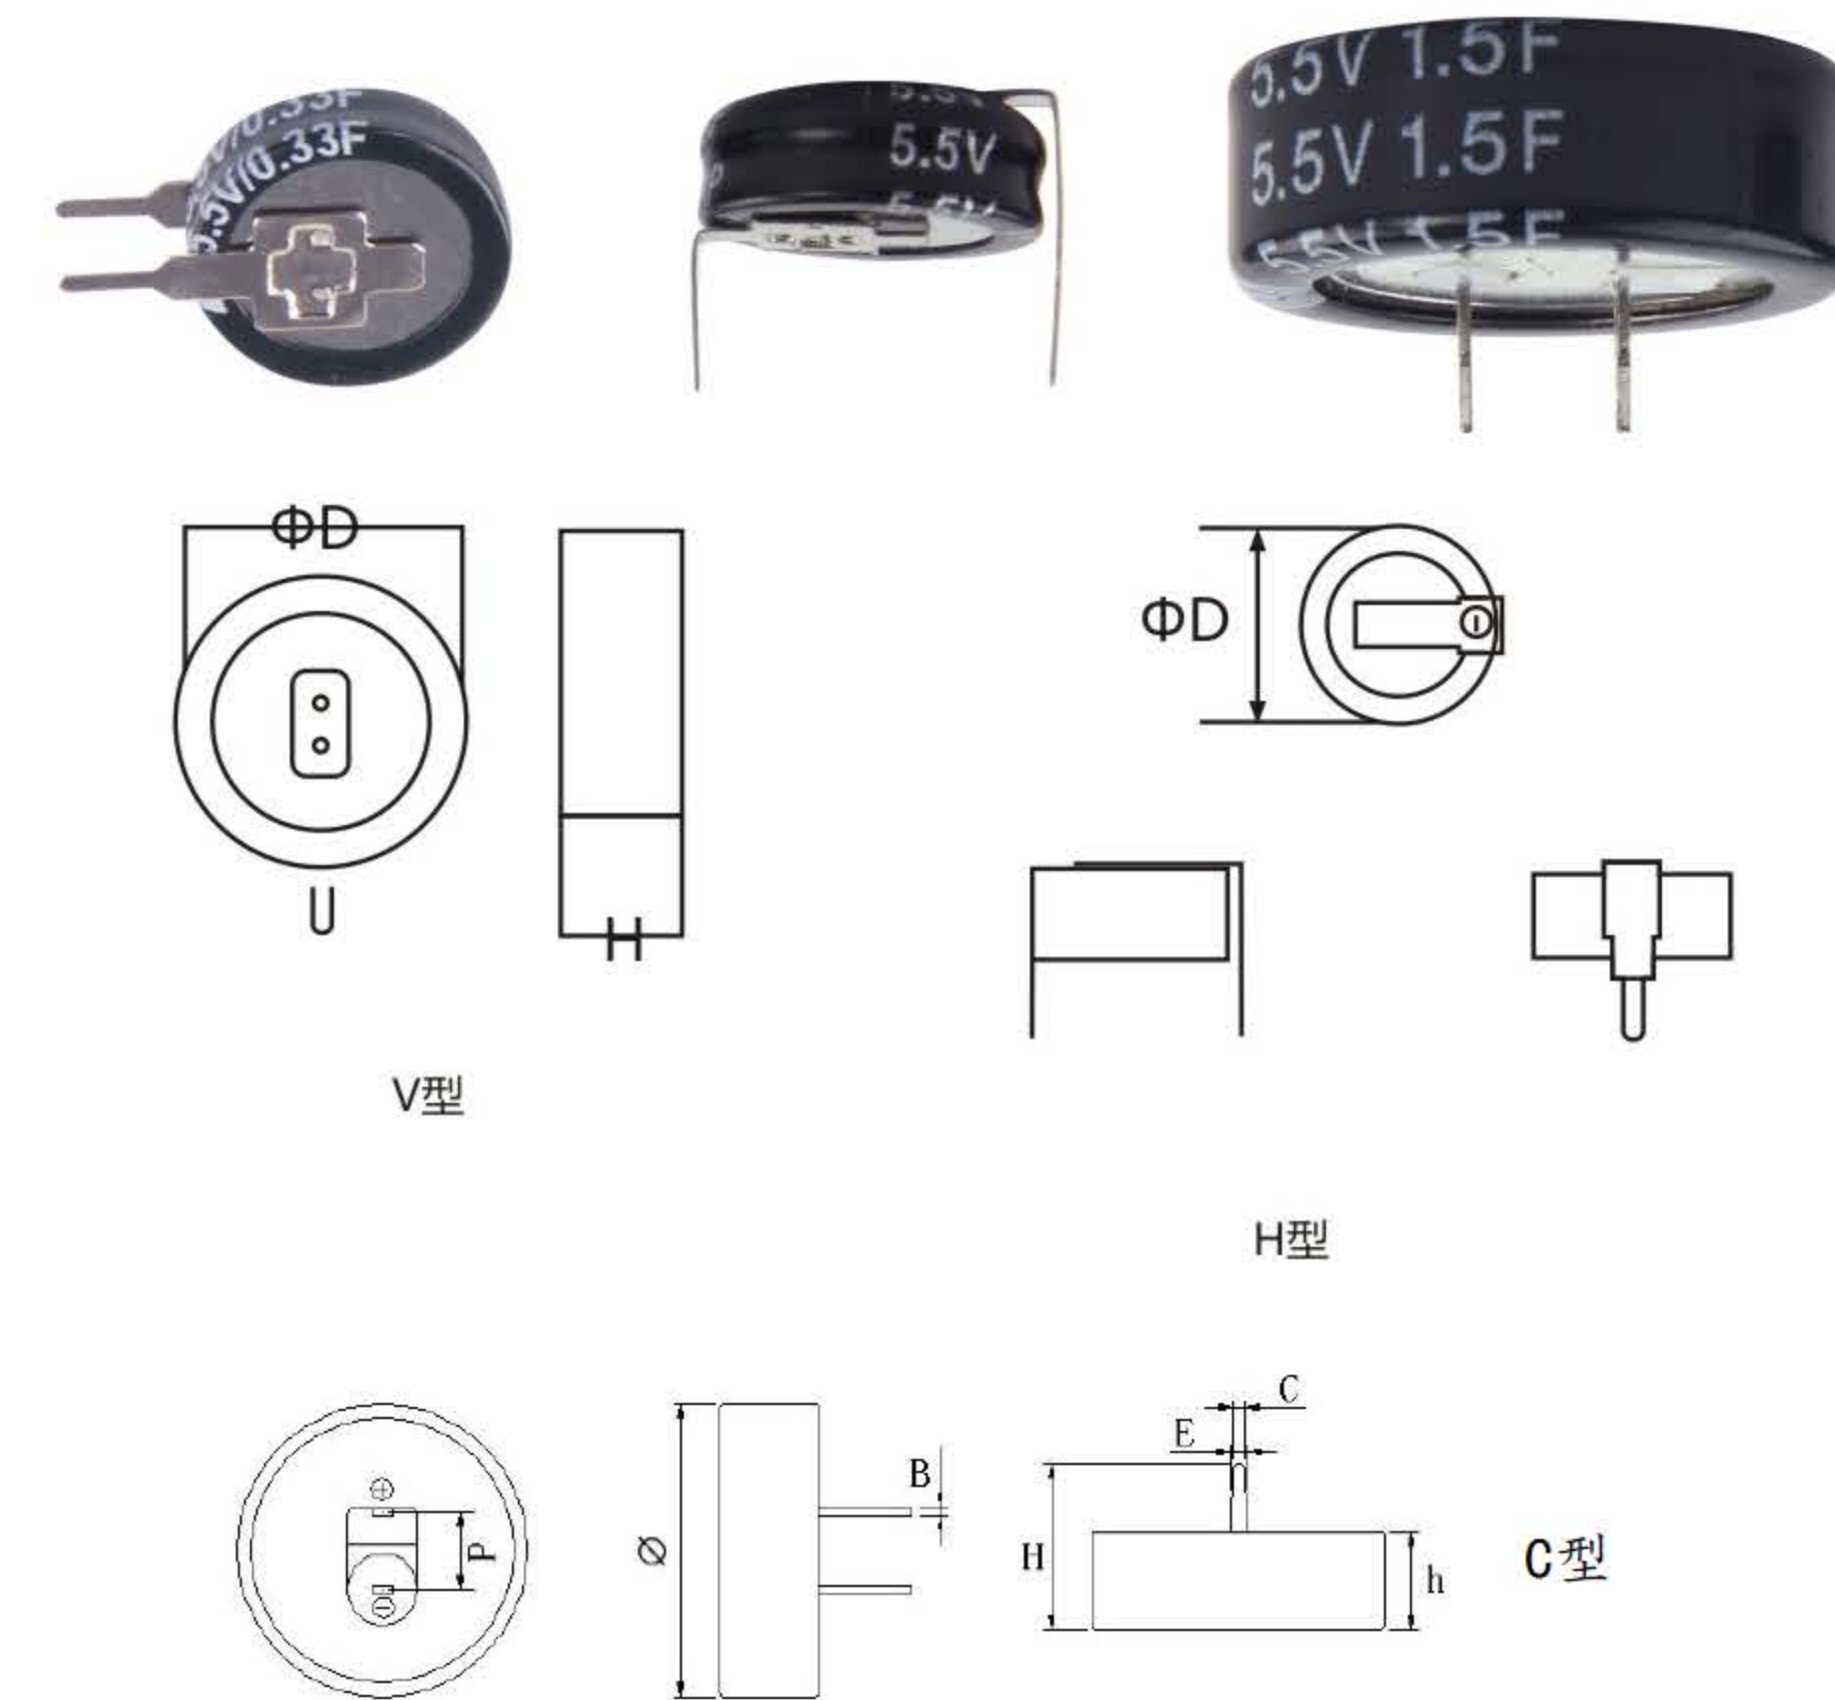

TMCS02 Coin Super Capacitor

Features

- Capacitance in farad level
- High discharge current up to 1000C, low ESR
- Long life time of more than 100,000times
- ROHS compliant

Usage

Power or back-up power for Video, Audio, CM OS, RAM, VCR, Camera, Printer, Hand-set Scanner, Telephone, computer; in farad level LED, Relay, Consumption Electronics, Wireless Communications, Buzzer, Toys

Specifications

Performance	Cell Type	5.5V Series
Rated voltage		5.5V
Surge voltage		6.0V
Rated capacitance		0.1F-4F
Capacitance tolerance		-20% ~ ±80% (AT25°C)
Operation temperature		-20° ~ 70°C
Temperature characteristics		From -25°C to +70°C, ΔC ≤ 30% and ESR ≤ 4 times of initially measured values
Moisture-proof characteristics		After fully charged, storage 500 hours at 55°C and 90-95%RH, ΔC ≤ 30% and ESR ≤ 4 times of initially measured values
Load life test		After 1,000 hours application under rated voltage DC at 70°C, ΔC ≤ 30% of the initial value and ESR ≤ 4 times of initially measured values
Cycle life		Charge-discharge for 100,000 cycles at rated voltage and 25°C, ΔC ≤ 30% and ESR ≤ 4 times of initially measured value

Rated voltage	Rated capacitance	ESR @ 1KHz (Ω)	Size (ΦD*L) (mm)	Solder type
5.5V	0.15F	≤150	7.1*5.0	V
5.5V	0.22F	≤70	9.7*4.6	V,H
5.5V	0.33F	≤60	9.7*6.0	V,H
5.5V	0.47F	≤45	12.8*4.3	C,V,H
5.5V	0.8F	≤40	16.3*4.8	C,V,H
5.5V	1.0F	≤35	20.5*12.5	C,V,H
5.5V	1.5F	≤24	20.3*3.9	V,H
5.5V	3.0F	≤15	20.3*6.9	V,H