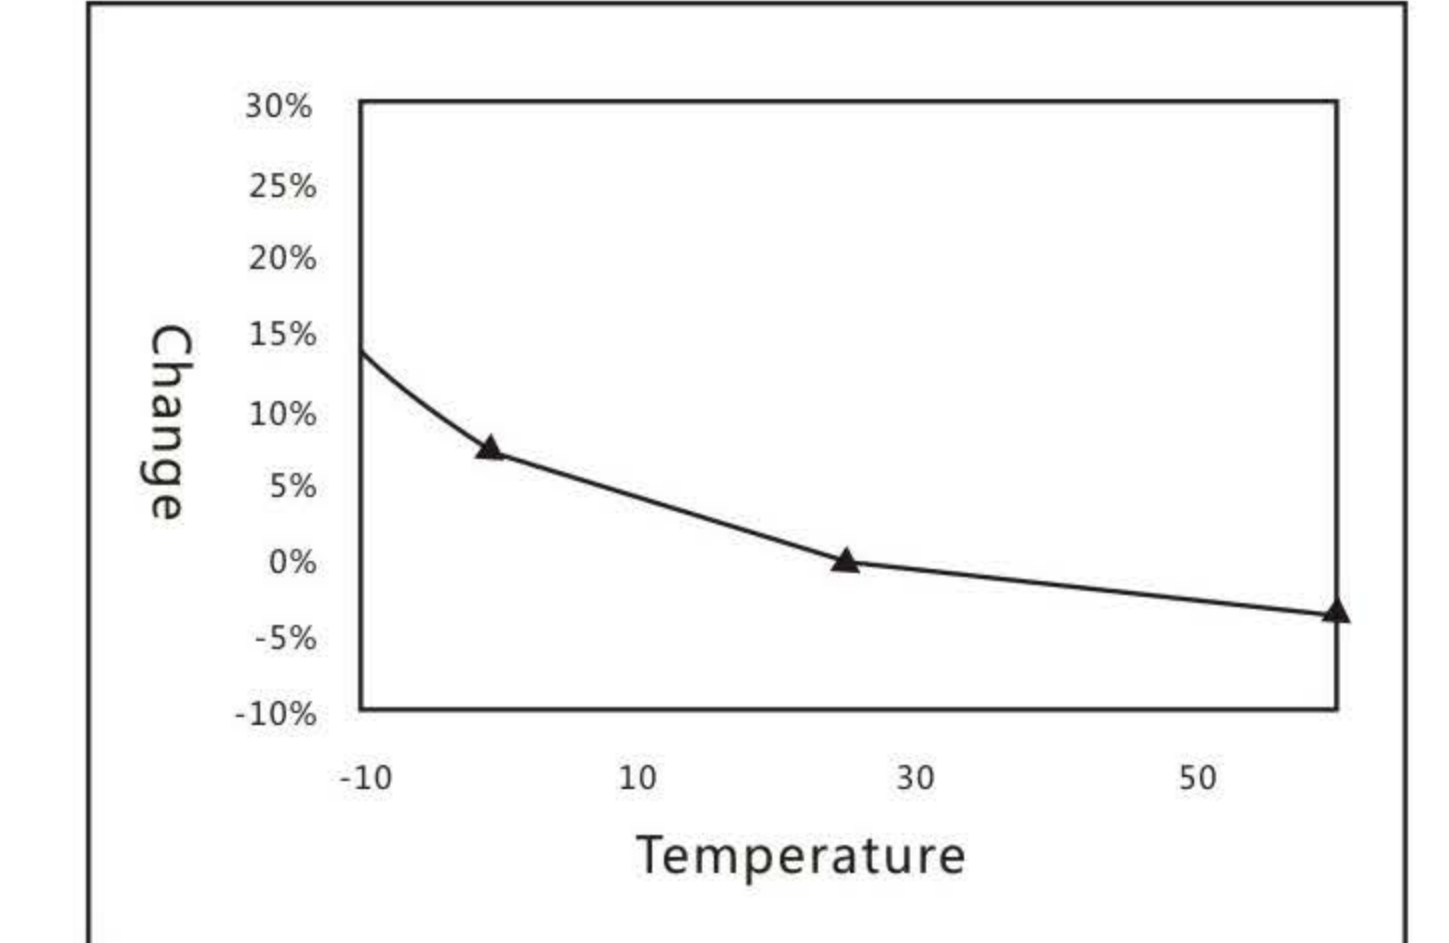

Characteristics Curve

1. Cycle life Characteristic - Cycle Time vs Imp Change

2. Load Life Test-Time vs Imp Change

3. Temperature Characteristic - Temperature vs Change

4. cycle life Characteristic-Cycle Time vs Cap Change