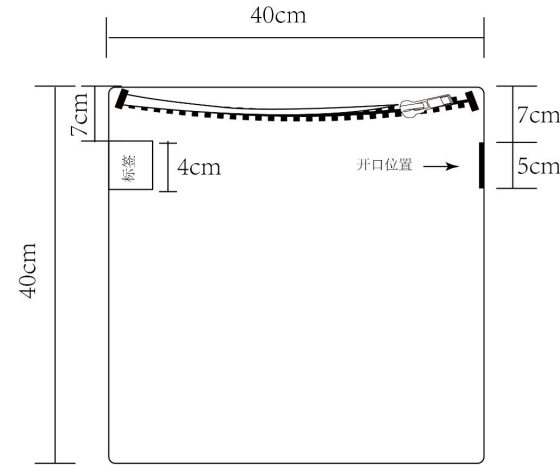

Name	Heating cushion outdoor
Size	40*40cm
cover fabric of material	Waterproof-oxford cloth(AZO)
inner fabric of material	non woven fabric 90g
filling	7D cotton
Weight	270g
zipper	waterproof zipper
cover wash label	1 pcs
inner packet	size : 16*12cm
inner wash label	1 pcs
button	1 pcs silicon
heated panel	1 pcs / 20*20cm

外套

内胆

Design:	iWarmers
Date:	31 st .July.2025

Packing accessories	
heating cushion	1
Gift box	1
user manual	1
3 M charge cable	1
vacuum bag	1

Packing list :
 Gift box Size:40*40*14cm
 Gift box G.W.:0.542kgs
 Qty: 6 pcs / carton
 Carton Size: 41*41*33cm
 G.W.:4.3kgs

SHIPPING MARKS	
<p>Following info including barcode format EAN 13 or EAN 128 on the 2 long sides of the inner cartons</p> <p>0</p> <p>8711252440583</p>	<p>Following info including barcode format EAN 13 or EAN 128 on the 4 sides of the export cartons</p> <p>Heating cushion outdoor beige</p> <p>8711252440583</p> <p>Quantity: 6 / 0</p>
<p>Export carton shipping marks on 2 long sides</p> <p>A.I.E. Port of Rotterdam PO Number: 2120070 Heating cushion outdoor beige 8711252440583 Quantity: 6 / 0</p>	<p>Export Carton Shipping marks on 2 short sides</p> <p>8711252440583 Quantity: 6 / 0 Measurement: 41x41x33cm Weight: 4.30 kg Carton number: 1 - 166.6666667 Made in China</p>

Export carton shipping marks on 2 long sides
A.I.E. Port of Rotterdam PO Number: 2120070 Heating cushion outdoor green 8711252440590 Quantity: 6 / 0

Export Carton Shipping marks on 2 short sides
8711252440590 Quantity: 6 / 0 Measurement: 41x41x33cm Weight: 4,30 kg Carton number: 1 - 166.6666667 Made in China