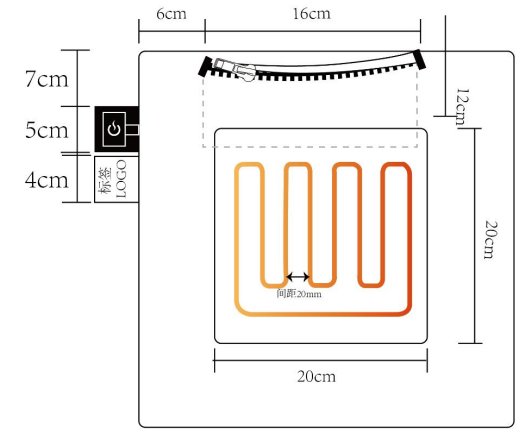

Name	Heating cushion outdoor
Size	40*40cm
cover fabric of material	Waterproof-oxford cloth(AZO)
inner fabric of material	non woven fabric 90g
filling	7D cotton
Weight	270g
zipper	waterproof zipper
cover wash label	1 pcs
inner packet	size : 16*12cm
inner wash label	1 pcs
button	1 pcs silicon
heated panel	1 pcs / 20*20cm

外套

内胆

Design:	iWarmers
Date:	31 st .July.2025

Packing accessories	
heating cushion	1
Gift box	1
user manual	1
3 M charge cable	1
vacuum bag	1

Packing list :
 Gift box Size:40*40*14cm
 Gift box G.W.:0.542kgs
 Qty: 6 pcs / carton
 Carton Size: 41*41*33cm
 G.W.:4.3kgs

SHIPPING MARKS	
<p>Following info including barcode format EAN 13 or EAN 128 on the 2 long sides of the inner cartons</p> <p>0</p> <p>8711252440583</p>	<p>Following info including barcode format EAN 13 or EAN 128 on the 4 sides of the export cartons</p> <p>Heating cushion outdoor beige</p> <p>8711252440583</p> <p>Quantity: 6 / 0</p>
<p>Export carton shipping marks on 2 long sides</p> <p>A.I.E. Port of Rotterdam PO Number: 2120070 Heating cushion outdoor beige 8711252440583 Quantity: 6 / 0</p>	<p>Export Carton Shipping marks on 2 short sides</p> <p>8711252440583 Quantity: 6 / 0 Measurement: 41x41x33cm Weight: 4.30 kg Carton number: 1 - 166.6666667 Made in China</p>

Export carton shipping marks on 2 long sides
A.I.E. Port of Rotterdam PO Number: 2120070 Heating cushion outdoor green 8711252440590 Quantity: 6 / 0

Export Carton Shipping marks on 2 short sides
8711252440590 Quantity: 6 / 0 Measurement: 41x41x33cm Weight: 4,30 kg Carton number: 1 - 166.6666667 Made in China