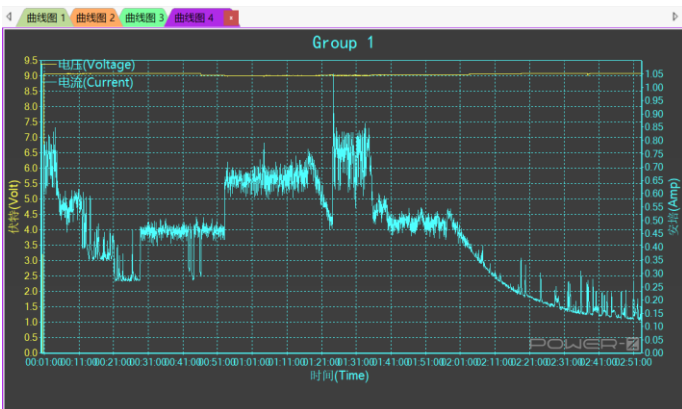

Technical date sheet

Item Number:	QI-218	Name:	Car wireless charger	
Products Picture		Package Contents		
Function	It is use for QI enquiped Device and provide fast charging. -For samsung Galaxy Note 8.S8.S8 PLUS,S7,S7 EDGE,S6, S6 EDGE -For iphone X,iphone 8,iphone 8 plus -Other QI-enabled phones			
Specification	Material	ABS+Aluminum+Rubber	Weight	162g(With dashboar, air vent)
	Size	9.8*12*5cm	Color	Black+Gray,Black+Silver
	Input	5V/2A 9V/1.67	Output	5V/1A 9V/1.1A
	Efficiency	>75%	Power	10W/7.5W/5W
	Working Stand	QI 2.0	Certification	Can Apply CE,ROHS
	Charging Distance	0-8mm	Charging Fren	110KHz -210KHz
	Plug	Type C	Cable	1M 2 IN 1 Charge Cable
Package:	Color box:	7.5*8*14cm		
	Carton Size	39.5*34*29.5CM		
	QTY/Carton:	40PCS		
	N.W.::	9.2KG		
	G.W.::	10.2KG		
Charging instruction	<ol style="list-style-type: none"> 1. Insert the AC end of the adapter into the socket,and then insert the other end into the charger. The White LED light will flash 1 time and than turn off ,Indicating that the device is ready to charge. 2. Place the mobile phone in the correspondingposition on the charger and keep it in goodcondition. 3.When the phone is charging,the blue light keeps on. The white LED light will keep on 4. FOD: White light will keep flash <p>Charging Time: Charge on Iphone 8: Around 2 hrs and 50 minutes</p>			

Charge on S8: Around 3 hrs and 10 minutes
Charge on S8+: around 3 hrs and 30 minutes

Samsung S8 from 0%~100% , Used 2 hours and 50 minutes.

Samsung S8+ from 0%~100% , Used 3 hours and 10 minutes.

Iphone 8 from 0%~100% , Used 2 hours and 50 minutes.