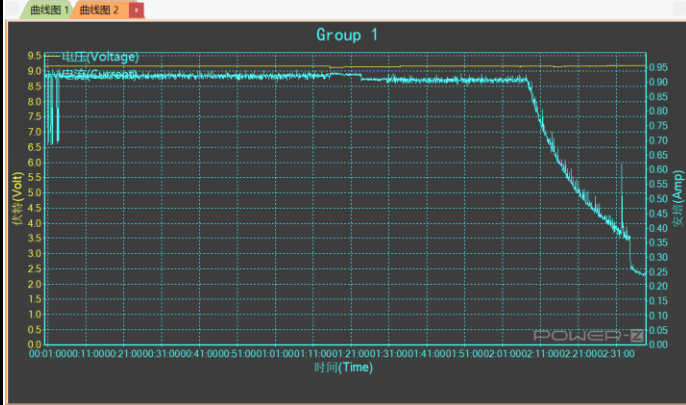

Charge on S8: Around 3 hrs and 10 minutes
Charge on S8+: around 3 hrs and 30 minutes

Samsung S8 from 0%~100% , Used 2 hours and 50 minutes.