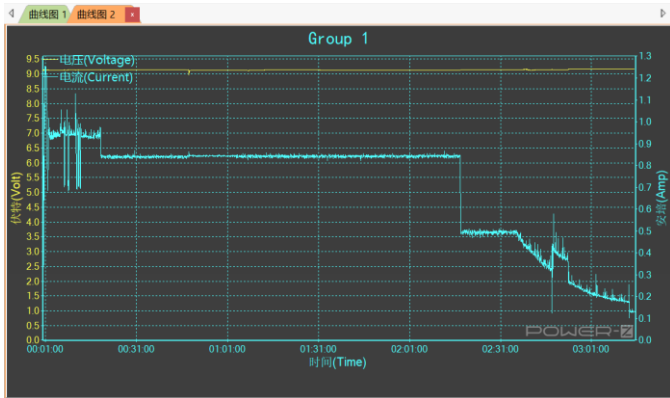

Technical date sheet

Item Number:	QI-218	Name:	Car wireless charger	
Products Picture		Package Contents		
Function	It is use for QI enquiped Device and provide fast charging. -For samsung Galaxy Note 8.S8.S8 PLUS,S7,S7 EDGE,S6, S6 EDGE -For iphone X,iphone 8,iphone 8 plus -Other QI-enabled phones			
Specification	Material	ABS+Aluminum+Rubber	Weight	162g(With dashboar, air vent)
	Size	9.8*12*5cm	Color	Black+Gray,Black+Silver
	Input	5V/2A 9V/1.67	Output	5V/1A 9V/1.1A
	Efficiency	>75%	Power	10W/7.5W/5W
	Working Stand	QI 2.0	Certification	Can Apply CE,ROHS
	Charging Distance	0-8mm	Charging Fren	110KHz -210KHz
	Plug	Type C	Cable	1M 2 IN 1 Charge Cable
Package:	Color box:	7.5*8*14cm		
	Carton Size	39.5*34*29.5CM		
	QTY/Carton:	40PCS		
	N.W.::	9.2KG		
	G.W.::	10.2KG		
Charging instruction	<ol style="list-style-type: none"> 1. Insert the AC end of the adapter into the socket,and then insert the other end into the charger. The White LED light will flash 1 time and than turn off ,Indicating that the device is ready to charge. 2. Place the mobile phone in the correspondingposition on the charger and keep it in goodcondition. 3.When the phone is charging,the blue light keeps on. The white LED light will keep on 4. FOD: White light will keep flash <p>Charging Time: Charge on Iphone 8: Around 2 hrs and 50 minutes</p>			

Charge on S8: Around 3 hrs and 10 minutes
Charge on S8+: around 3 hrs and 30 minutes

Samsung S8 from 0%~100% , Used 2 hours and 50 minutes.

Samsung S8+ from 0%~100% , Used 3 hours and 10 minutes.

Iphone 8 from 0%~100% , Used 2 hours and 50 minutes.