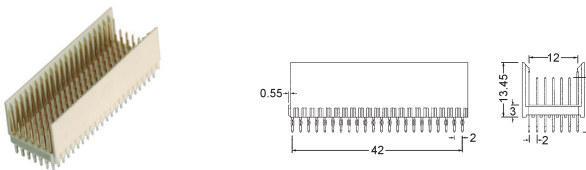

YMFA077

Hard Metric connector male type C
5 x 11 signal and 22 ground shield contact (77)

YMFB055

Right angle Hard Metric connector female type C
5 x 11 positions full loaded (55)

YMFA154A

Hard Metric connector male type A
5 x 22 signal and 44 ground shield contact (154)

YMFB110A

Right angle Hard Metric connector female type A
5 x 22 positions full loaded (110)

YMFA154B

Hard Metric connector male type B-22
5 x 22 signal and 44 ground shield contact (154)

YMFB110B

Right angle Hard Metric connector female type B-22
5 x 22 positions full loaded (110)

YMFA169

Hard Metric connector male type AB-25
5 x 25 signal and 44 ground shield contact (169)

YMFB125A

Right angle Hard Metric connector female type AB-25
5 x 25 positions full loaded (125)

YMFA175

Hard Metric connector male type B-25
5 x 25 signal and 50 ground shield contact (175)

YMFB125B

Right angle Hard Metric connector female type B-25
5 x 25 positions full loaded (125)