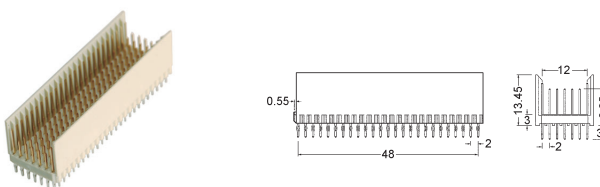

YMFB110A

Right angle Hard Metric connector female type A
5 x 22 positions full loaded (110)

YMFA154B

Hard Metric connector male type B-22
5 x 22 signal and 44 ground shield contact (154)

YMFB110B

Right angle Hard Metric connector female type B-22
5 x 22 positions full loaded (110)

YMFA169

Hard Metric connector male type AB-25
5 x 25 signal and 44 ground shield contact (169)

YMFB125A

Right angle Hard Metric connector female type AB-25
5 x 25 positions full loaded (125)

YMFA175

Hard Metric connector male type B-25
5 x 25 signal and 50 ground shield contact (175)

YMFB125B

Right angle Hard Metric connector female type B-25
5 x 25 positions full loaded (125)