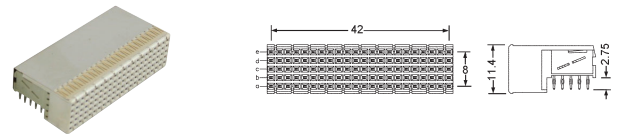

YMFA077

Hard Metric connector male type C
5 x 11 signal and 22 ground shield contact (77)

YMFB055

Right angle Hard Metric connector female type C
5 x 11 positions full loaded (55)

YMFA154A

Hard Metric connector male type A
5 x 22 signal and 44 ground shield contact (154)

YMFB110A

Right angle Hard Metric connector female type A
5 x 22 positions full loaded (110)

YMFA154B

Hard Metric connector male type B-22
5 x 22 signal and 44 ground shield contact (154)

YMFB110B

Right angle Hard Metric connector female type B-22
5 x 22 positions full loaded (110)

YMFA169

Hard Metric connector male type AB-25
5 x 25 signal and 44 ground shield contact (169)

YMFB125A

Right angle Hard Metric connector female type AB-25
5 x 25 positions full loaded (125)

YMFA175

Hard Metric connector male type B-25
5 x 25 signal and 50 ground shield contact (175)

YMFB125B

Right angle Hard Metric connector female type B-25
5 x 25 positions full loaded (125)