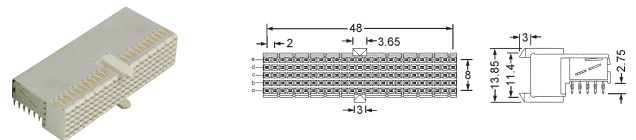

YMFA077

Hard Metric connector male type C
5 x 11 signal and 22 ground shield contact (77)

YMFB055

Right angle Hard Metric connector female type C
5 x 11 positions full loaded (55)

YMFA154A

Hard Metric connector male type A
5 x 22 signal and 44 ground shield contact (154)

YMFB110A

Right angle Hard Metric connector female type A
5 x 22 positions full loaded (110)

YMFA154B

Hard Metric connector male type B-22
5 x 22 signal and 44 ground shield contact (154)

YMFB110B

Right angle Hard Metric connector female type B-22
5 x 22 positions full loaded (110)

YMFA169

Hard Metric connector male type AB-25
5 x 25 signal and 44 ground shield contact (169)

YMFB125A

Right angle Hard Metric connector female type AB-25
5 x 25 positions full loaded (125)

YMFA175

Hard Metric connector male type B-25
5 x 25 signal and 50 ground shield contact (175)

YMFB125B

Right angle Hard Metric connector female type B-25
5 x 25 positions full loaded (125)