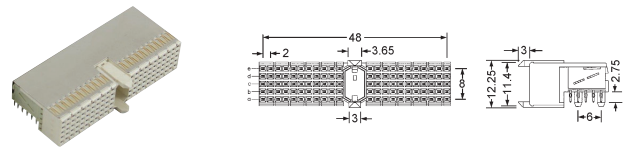

YMFA077

Hard Metric connector male type C
5 x 11 signal and 22 ground shield contact (77)

YMFB055

Right angle Hard Metric connector female type C
5 x 11 positions full loaded (55)

YMFA154A

Hard Metric connector male type A
5 x 22 signal and 44 ground shield contact (154)

YMFB110A

Right angle Hard Metric connector female type A
5 x 22 positions full loaded (110)

YMFA154B

Hard Metric connector male type B-22
5 x 22 signal and 44 ground shield contact (154)

YMFB110B

Right angle Hard Metric connector female type B-22
5 x 22 positions full loaded (110)

YMFA169

Hard Metric connector male type AB-25
5 x 25 signal and 44 ground shield contact (169)

YMFB125A

Right angle Hard Metric connector female type AB-25
5 x 25 positions full loaded (125)

YMFA175

Hard Metric connector male type B-25
5 x 25 signal and 50 ground shield contact (175)

YMFB125B

Right angle Hard Metric connector female type B-25
5 x 25 positions full loaded (125)