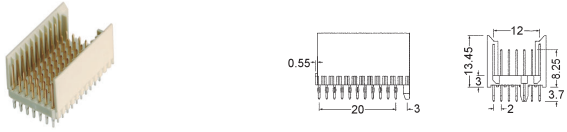

YMFA077

Hard Metric connector male type C
5 x 11 signal and 22 ground shield contact (77)

YMFB055

Right angle Hard Metric connector female type C
5 x 11 positions full loaded (55)

YMFA154A

Hard Metric connector male type A
5 x 22 signal and 44 ground shield contact (154)

YMFB110A

Right angle Hard Metric connector female type A
5 x 22 positions full loaded (110)

YMFA154B

Hard Metric connector male type B-22
5 x 22 signal and 44 ground shield contact (154)

YMFB110B

Right angle Hard Metric connector female type B-22
5 x 22 positions full loaded (110)

YMFA169

Hard Metric connector male type AB-25
5 x 25 signal and 44 ground shield contact (169)

YMFB125A

Right angle Hard Metric connector female type AB-25
5 x 25 positions full loaded (125)

YMFA175

Hard Metric connector male type B-25
5 x 25 signal and 50 ground shield contact (175)

YMFB125B

Right angle Hard Metric connector female type B-25
5 x 25 positions full loaded (125)