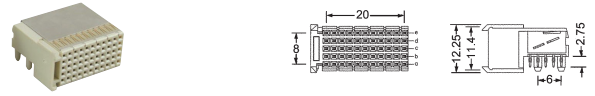

YMFA077

Hard Metric connector male type C
5 x 11 signal and 22 ground shield contact (77)

YMFB055

Right angle Hard Metric connector female type C
5 x 11 positions full loaded (55)

YMFA154A

Hard Metric connector male type A
5 x 22 signal and 44 ground shield contact (154)

YMFB110A

Right angle Hard Metric connector female type A
5 x 22 positions full loaded (110)

YMFA154B

Hard Metric connector male type B-22
5 x 22 signal and 44 ground shield contact (154)

YMFB110B

Right angle Hard Metric connector female type B-22
5 x 22 positions full loaded (110)