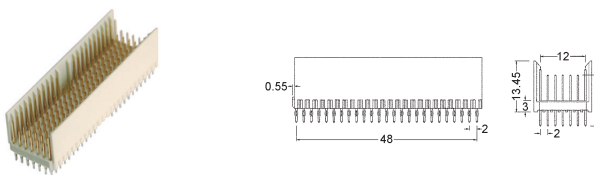

YMFA077

Hard Metric connector male type C
5 x 11 signal and 22 ground shield contact (77)

YMFB055

Right angle Hard Metric connector female type C
5 x 11 positions full loaded (55)

YMFA154A

Hard Metric connector male type A
5 x 22 signal and 44 ground shield contact (154)

YMFB110A

Right angle Hard Metric connector female type A
5 x 22 positions full loaded (110)

YMFA154B

Hard Metric connector male type B-22
5 x 22 signal and 44 ground shield contact (154)

YMFB110B

Right angle Hard Metric connector female type B-22
5 x 22 positions full loaded (110)

YMFA169

Hard Metric connector male type AB-25
5 x 25 signal and 44 ground shield contact (169)

YMFB125A

Right angle Hard Metric connector female type AB-25
5 x 25 positions full loaded (125)

YMFA175

Hard Metric connector male type B-25
5 x 25 signal and 50 ground shield contact (175)

YMFB125B

Right angle Hard Metric connector female type B-25
5 x 25 positions full loaded (125)