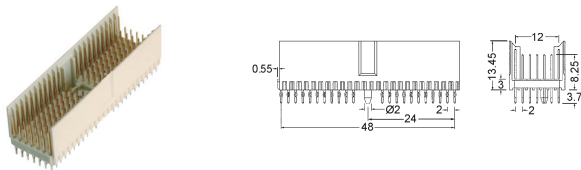

YMFA077

Hard Metric connector male type C
5 x 11 signal and 22 ground shield contact (77)

YMFB055

Right angle Hard Metric connector female type C
5 x 11 positions full loaded (55)

YMFA154A

Hard Metric connector male type A
5 x 22 signal and 44 ground shield contact (154)

YMFB110A

Right angle Hard Metric connector female type A
5 x 22 positions full loaded (110)

YMFA154B

Hard Metric connector male type B-22
5 x 22 signal and 44 ground shield contact (154)

YMFB110B

Right angle Hard Metric connector female type B-22
5 x 22 positions full loaded (110)

YMFA169

Hard Metric connector male type AB-25
5 x 25 signal and 44 ground shield contact (169)

YMFB125A

Right angle Hard Metric connector female type AB-25
5 x 25 positions full loaded (125)

YMFA175

Hard Metric connector male type B-25
5 x 25 signal and 50 ground shield contact (175)

YMFB125B

Right angle Hard Metric connector female type B-25
5 x 25 positions full loaded (125)