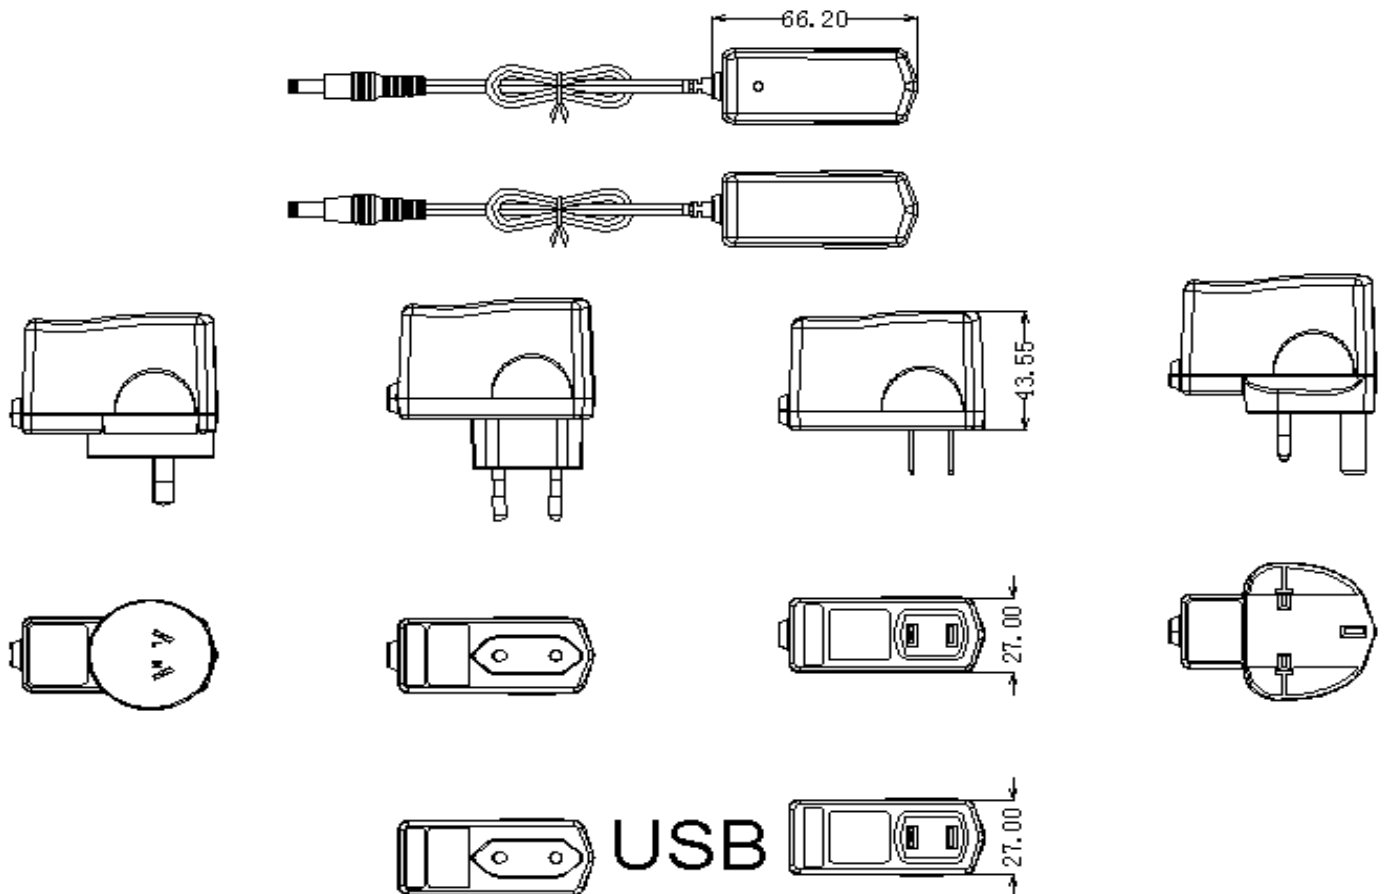

Other models and configurations on request.

**Mechanical**

**LxWxH**

**66.2\*43.6\*27mm**

**Output Connector**

**DC Plug**

**Drawing (mm)**

Aquilstar Precision Industrial (Shenzhen) Co., Ltd