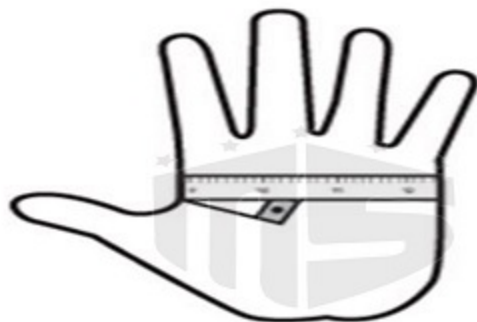

Adults General Glove Size Guide

Using your right hand, place a tape measure under your palm and measure from the knuckle of your forefinger to the knuckle of your pinkie finger. Note the measurement and compare it to the chart below.

Measurement	Alpha Size	Numeric Size
7" - 7.5"	X-Small	7
7.5 - 8"	Small	8
8" - 8.5"	Medium	9
8.5" - 9"	Large	10
9" - 9.5"	X-Large	11
9.5" - 10"	XX-Large	12

Please use this chart as a guide only, it doesn't guarantee a perfect fit.