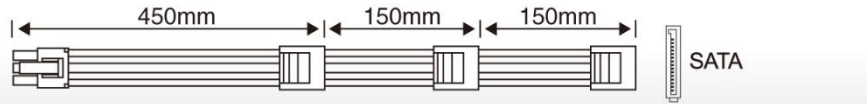

Fully modular and flat wiring

x1 20+4PIN

x1 EPS 12V(4+4PIN)

x2 PCI-E P8(6+2)PIN

x9 SATA HDD

x3 MOLEX

(KP750GM)

20+4PIN