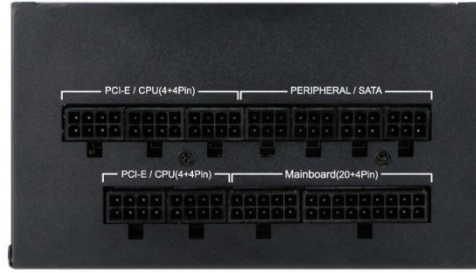

FEATURES

POWER YOUR LIFE

- Rated Power:750W/ Gold Gaming
- Input voltage:110-240V
- Fan: 14cm with long life Sleeve bearing /FDB black
- PFC: APFC 80%Plus--Golden Level
- CE :2 Grade EMI
- Efficiency: ≥90%(LLC/DC-DC)
- Case: 14cm Black case Exclusive design
- Protections:OVP,UVP,SCT,OCP,OTP,OPP,ERP
- Connector&cables(Black Wires) Details:
- 1* 【20+4 Pin (550mm)】 --Mesh Sleeve
- 1* 【P8/4+4P(CPU) (600mm)】 -Flat
- 2* 【6+2P(PCI-E)+6+2P(PCI-E)(500mm+150mm)】 -Flat
- 3* 【SATA(450mm)+SATA(150mm)+SATA(150mm)】 -Flat
- 1* 【Molex (450mm)+Molex(150mm)+Molex(150mm)】 -Flat

■ KP750GM

Input	100-240VAC 10A 50/60Hz				
DC Output	+3.3V	+5V	+12V	-12V	+5VSB
Max.Current	16A	16A	62A	0.3A	2A
Max.Power	84W		744W	3.6W	10W
Total Power	750W				

FCC Tested To Comply With FCC Standarts
FOR HOME OR OFFICE USE

Fully modular and flat wiring

x1 20+4PIN

x1 EPS 12V(4+4PIN)

x2 PCI-E P8(6+2)PIN

x9 SATA HDD

x3 MOLEX

(KP750GM)

20+4PIN

EPS 12V(4+4PIN)

PCI-E P8(6+2)PIN

PCI-E 6PIN

CPU 4PIN

SATA HDD

MOLEX

FLOPPY