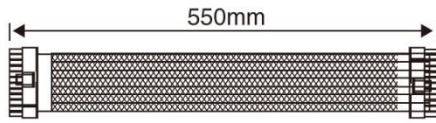

■ KP750GM

Input	100-240VAC 10A 50/60Hz				
DC Output	+3.3V	+5V	+12V	-12V	+5VSB
Max.Current	16A	16A	62A	0.3A	2A
Max.Power	84W		744W	3.6W	10W
Total Power	750W				

FCC Tested To Comply With FCC Standarts
FOR HOME OR OFFICE USE

Fully modular and flat wiring

x1 20+4PIN

x1 EPS 12V(4+4PIN)

x2 PCI-E P8(6+2)PIN

x9 SATA HDD

x3 MOLEX

(KP750GM)

20+4PIN