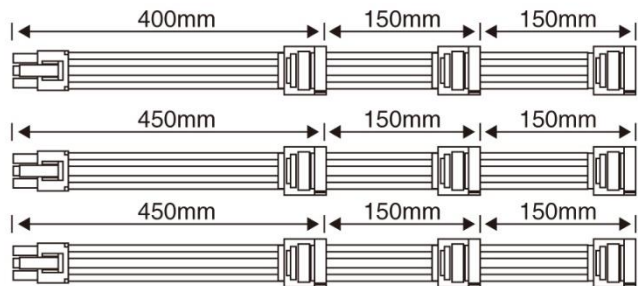

Fully modular and flat wiring

x1 20+4PIN

x1 EPS 12V(4+4PIN)

x2 PCI-E P8(6+2)PIN

x9 SATA HDD

x3 MOLEX

(KP750GM)

20+4PIN