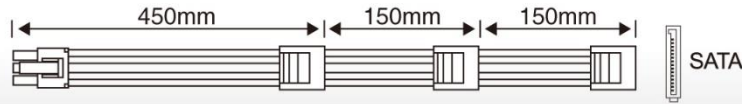

Fully modular and flat wiring

x1 20+4PIN

x1 EPS 12V(4+4PIN)

x2 PCI-E P8(6+2)PIN

x9 SATA HDD

x3 MOLEX

(KP750GM)

20+4PIN

EPS 12V(4+4PIN)

PCI-E P8(6+2)PIN

PCI-E 6PIN

CPU 4PIN

SATA HDD

MOLEX

FLOPPY