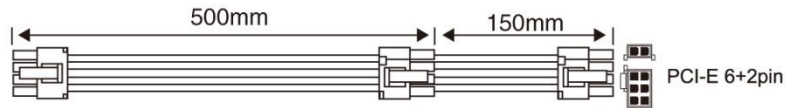

Fully modular and flat wiring

x1 20+4PIN

x1 EPS 12V(4+4PIN)

x2 PCI-E P8(6+2)PIN

x9 SATA HDD

x3 MOLEX

(KP750GM)

20+4PIN

EPS 12V(4+4PIN)

PCI-E P8(6+2)PIN

PCI-E 6PIN

CPU 4PIN

SATA HDD

MOLEX

FLOPPY