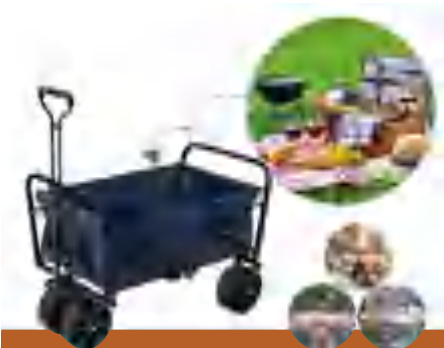

Product Specification

- Model: GT1806(telescopic handle);
- Material: Steel Tube+600D Oxford Cloth+Plastic Wheel;
- Dimension:
  - -Overall Size: 92x53x106cm
  - -Load space: 78x49x29cm
  - -Folded: 78x54.5x20cm
- Net Weight: 11.3kg;
- Wheels: 8 inch (20x8cm);
- Package: 1pc /carton;
- Carton Size: 79x56x20cm;
- QTY: 745pcs/40HQ.

Roomy, Heavy-Duty Wagon
Offers a large capacity to haul gear to outdoor events, trips, concerts, and more

Effortless Maneuvering
All-terrain wires are easy to control and won't get stuck in sand or stones

Easy to fold & Carry
Pull strap and an include cover make transportation a child's play