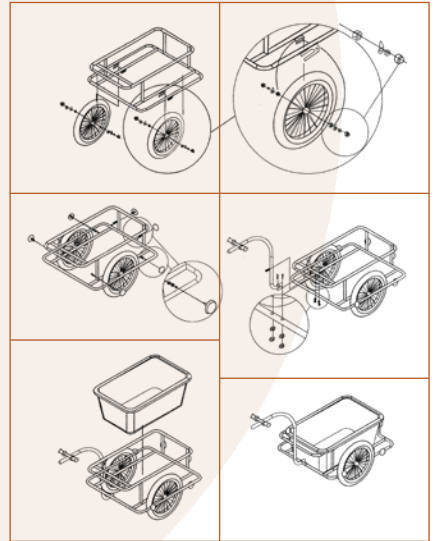

ASSEMBLY INSTRUCTIONS