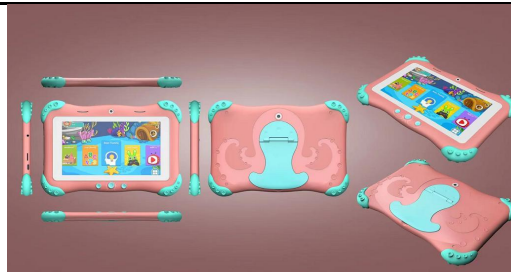

# Shenzhen Herofun Bio-Tech Co.,Ltd

<b>Hardware</b>	<b>Specifics</b>
Chipset	A133
CPU	Quad-core A53 1.6GHz
ARM	Cortex-A53
GPU	Power VR GE8300
Operation System	Android 10. 0
ROM	8GB/16GB/32GB/64GB EMMC
RAM	1G/2G DDR3
Display	7.0"
Touch Panel	Multi-touch Capacitive Touch Screen, 5 point, support stylus
Rear Camera	2.0MP/5.0M/8.0M/13.0M
Front Camera	0.3MP/2.0MP
Bluetooth	4.2
TF Card	Yes, Up to 32GB, support hot plug
USB	Yes, Micro USB
WiFi	Yes; 802.11 b/g/n/,Support Hot spot
OTG	Yes
LED Flash	YES
Accelerator	Yes,3D
Light Sensor	Yes
Proximity Sensor	Yes
<b>Structure</b>	<b>Specifics</b>
Size	206.9mm * 124.64mm
Side Key	volume+/volume -,power,
RF Antenna	Yes, internal type
WIFI/BT	Yes, internal type
Earphone	3.5mm 2.1 Line Out with Micphone
Battery	Polymer @ 3.7v, 2200mAH/cell
USB Port	MICRO USB 5PIN
Spearker	2
<b>Software</b>	<b>Specifics</b>
Office	Support MS Office Word, PPT, Excel
Gaming	Built-in 3D Accelerator. Support 3D gaming
Email	Gmail, POP3/SMTP/IMAP4
Video	Support 1080P FHD,1080P decoding,H.265/h.264 Full HD, MPEG-1/2/4,VP8,VP6,AVC1,WMV3.etc
Audio	MP3,WMA,MP2,OGG,AAC,M4A,FLAC,3GP,WAV
Picture	JPG/JPEG/BMP/GIF/PNG/TIFF. etc