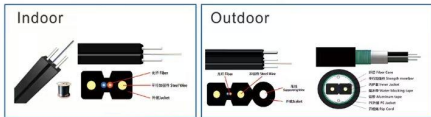

DROP CABLE

DROP CABLE PATCH CORD/PIGTAIL

FIBER OPTIC SPlice CLOSURE

Fast Connector

Fiber Optic Adapter

FIBER OPTIC TOOLS/EQUIPMENTS

Protection box

Heat Shrinking Tube

Cable Accessories

NINGBO KEHAO HANXING
PHOTOELECTRIC TECHNOLOGY CO., LTD.