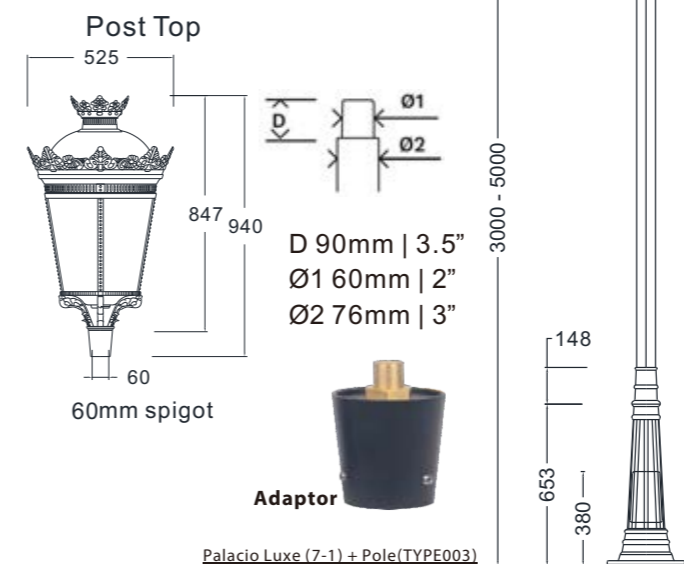

Empty Housing

Luxe Housing

c/w Adaptor

Luxe 7-1

DECORATIVE

5471-7

Key advantages

- Tool free access for maintenance Low light pollution
- Elegant and comfortable solution for creating ambiance
- Traditional look combined with cutting edge technology
- Protector in transparent Tempered glass.
- IP 66 tightness level for long lasting
- Several light distributions
- Symmetrical light distribution for general area lighting or asymmetrical light distribution for lighting roads and streets
- Surge protection 10kV

Dimensions | Mounting

Columns and brackets

Characteristics

5471-7	
Recommended installation height	3m to 5m / 10' to 16'
Typical luminaire Output flux (range)	2,532 to 13,486lm
Power consumption	20W to 120W
LED Brand	Cree XPG3
Driver Brand	Philips/Osram/MW
Colour temperature	3/4/5000K
Nominal voltage	220-240V / 120-277V
	50-60Hz
Surge protection	10KV