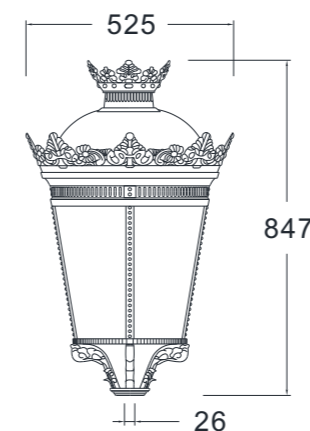

Empty Housing

Luxe Housing

c/w Adaptor

Luxe 7-1

DECORATIVE

5471-7

Key advantages

- Tool free access for maintenance Low light pollution
- Elegant and comfortable solution for creating ambiance
- Traditional look combined with cutting edge technology
- Protector in transparent Tempered glass.
- IP 66 tightness level for long lasting
- Several light distributions
- Symmetrical light distribution for general area lighting or asymmetrical light distribution for lighting roads and streets
- Surge protection 10kV

Dimensions | Mounting

Columns and brackets

Characteristics

5471-7	
Recommended installation height	3m to 5m / 10' to 16'
Typical luminaire Output flux (range)	2,532 to 13,486lm
Power consumption	20W to 120W
LED Brand	Cree XPG3
Driver Brand	Philips/Osram/MW
Colour temperature	3/4/5000K
Nominal voltage	220-240V / 120-277V
	50-60Hz
Surge protection	10KV