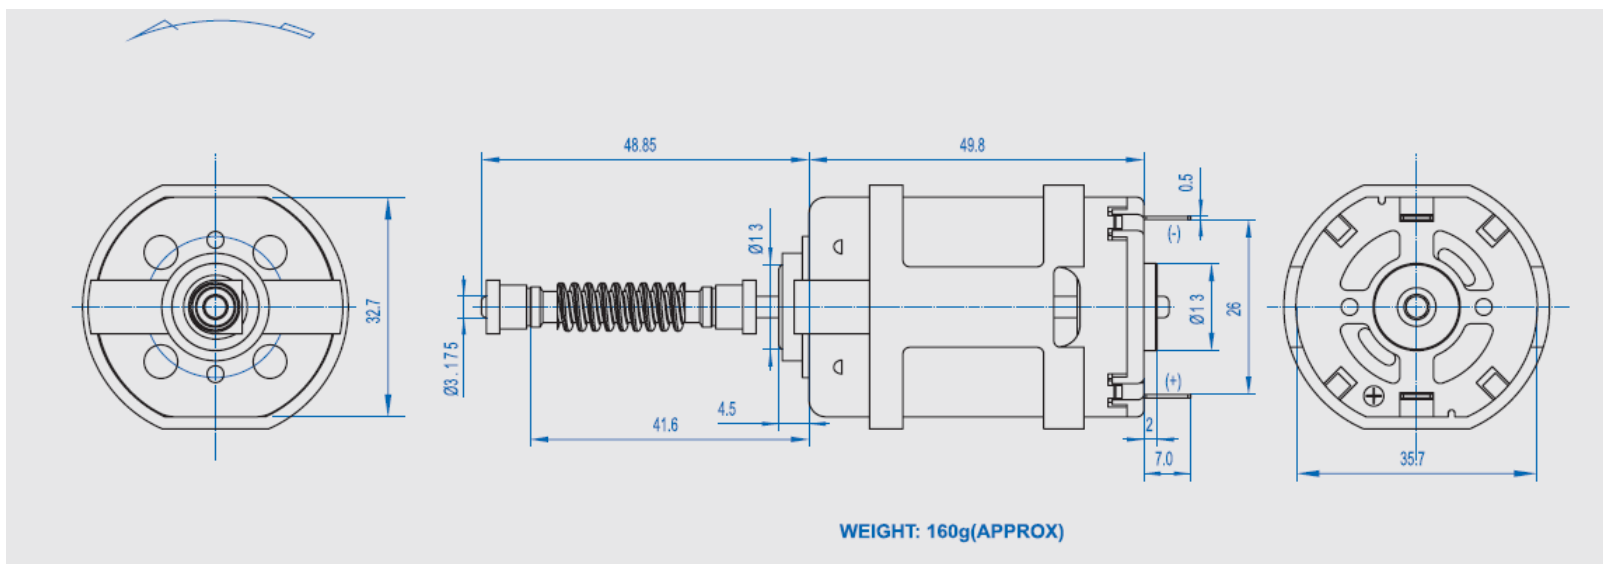

Model no.: 36LYT1237

型号 MODEL	电压 VOLTAGE		无负荷 NO LOAD		最大效率点 AT MAXIMUM EFFICIENCY				启动 STARTING			
	使用范围 OPERATING RANGE	额定值 NOMINAL	转速 SPEED	电流 CURRENT	转速 SPEED	电流 CURRENT	转矩 TORQUE		功率 OUTPUT	转矩 TORQUE	电流 CURRENT	
			r/min	A	r/min	A	g·cm	mN·m	W	g·cm	mN·m	A
36LYT2437A	DC15V-35V	DC24V	3659	0.048	3077	0.254	125	12.25	3.9	785.3	76.96	1.339

36LYT2437A

DC24.0V

Dimensions

Main applications:

1. Household appliances: Coffee machines.