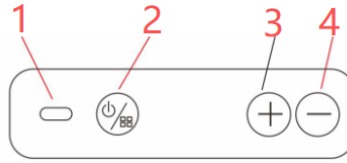

Multi head fascia gun massager manual

Model: KM04

Operation panel and button instructions:

1. Type-C charging port, 2. On/Off button, mode switch button, 3. Increased power, 4. Reduced power

 Button: Long press the button to turn on/off the massager. In power on mode, short press the button to enter mode selection, with 1-9 modes to choose from. Short press once each time to cycle between different modes, and display the usage time during use.

 Key: In the power on state, press the key to increase the force,  Key: In the power on state, press the key to reduce the force, display L1-L9, and return to the machine countdown in 2 seconds.

When the battery is low, you can use a universal 5V 2A charger to charge this product. The power indicator light flashes white during charging, and the prompt light stays on after being fully charged. The charging time is about 5 hours. When not using rechargeable batteries for a long time, it is recommended to charge them at least once a month. When the charging plug is inserted into the charging port, the machine cannot operate. It can only be used after unplugging the charging plug.