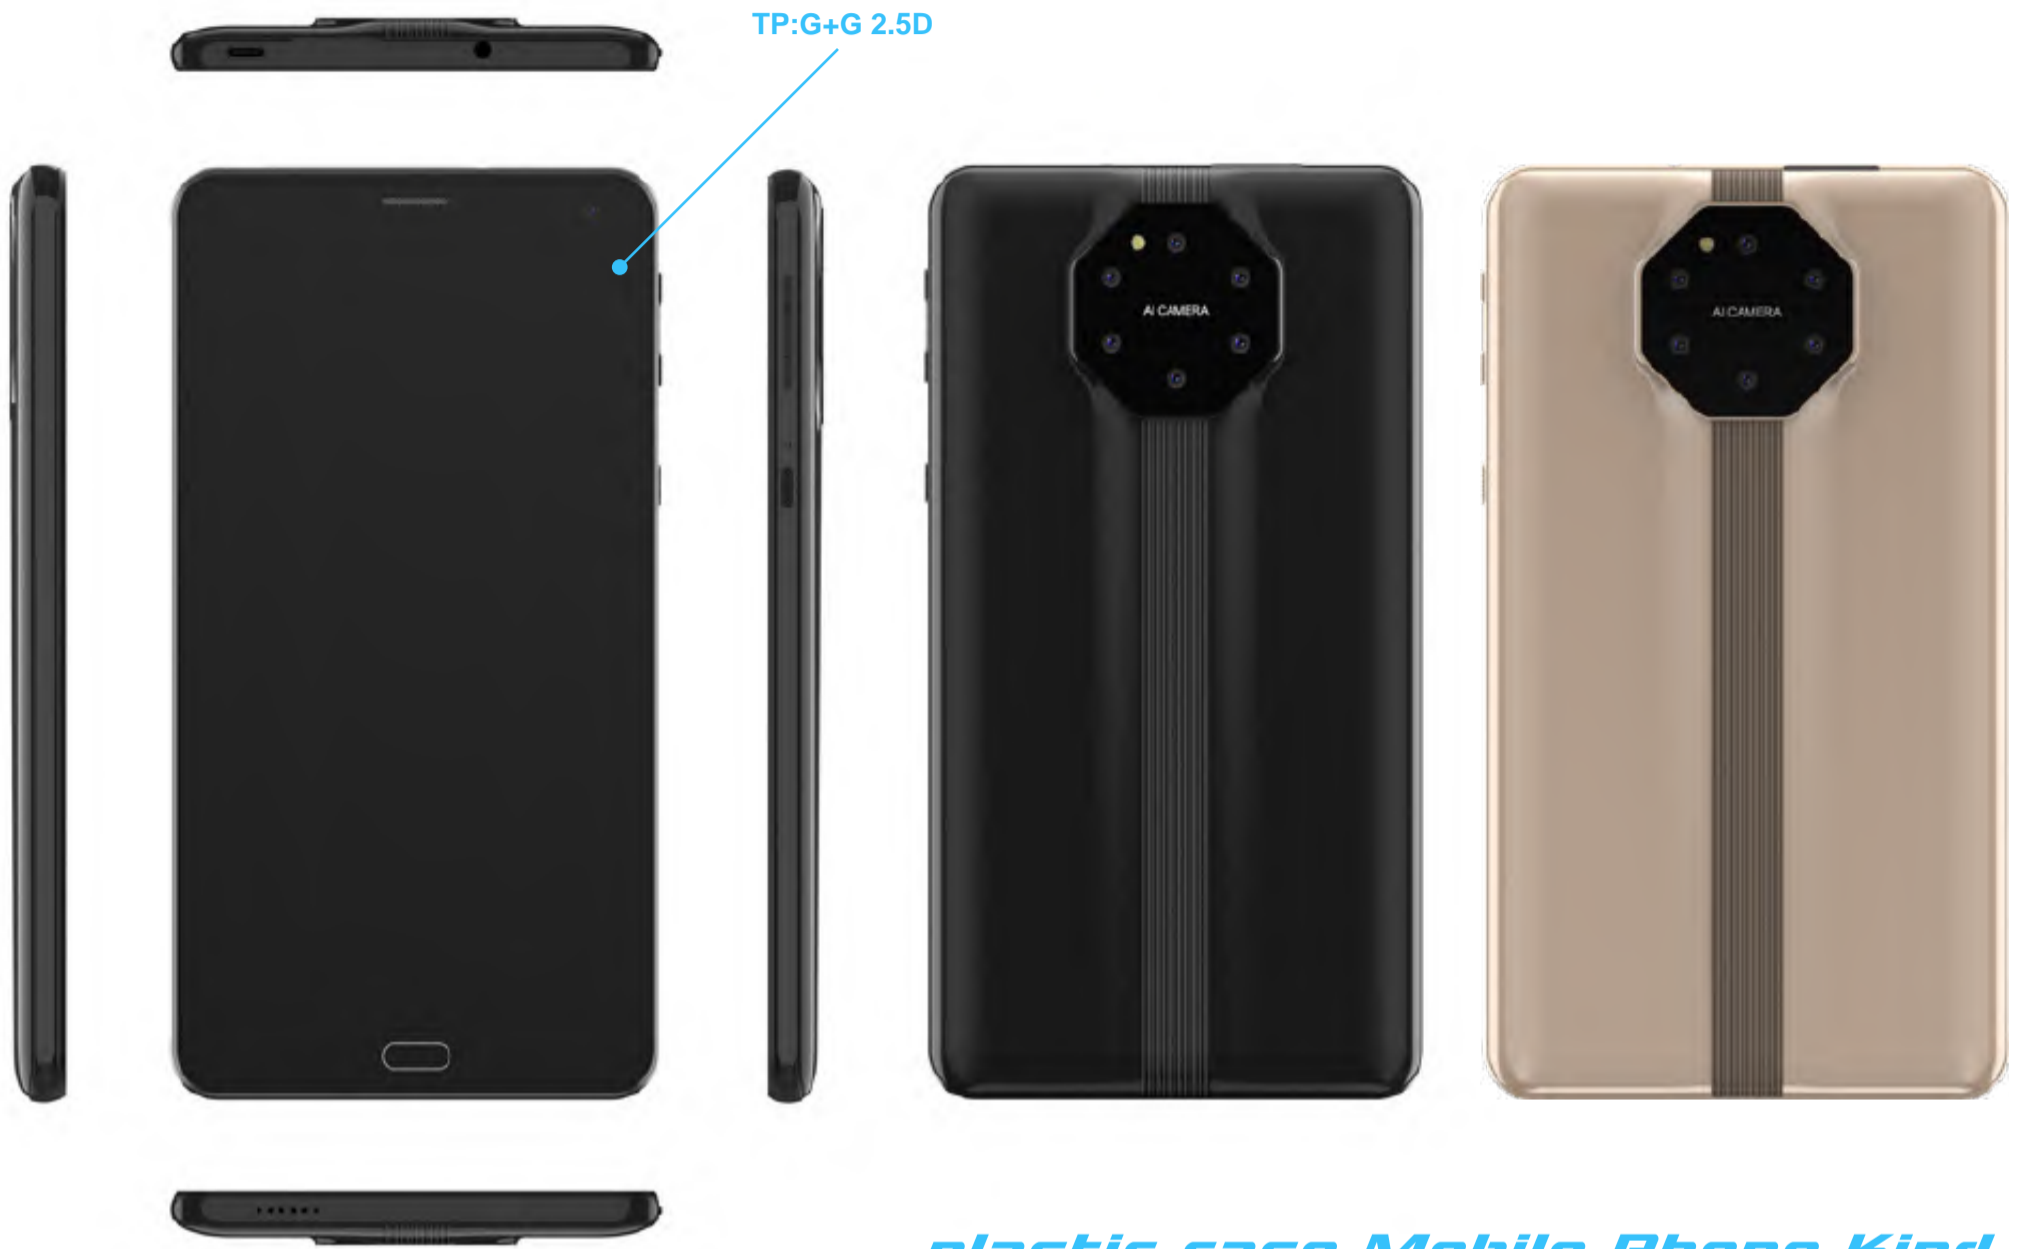

7inch

SPECIFICATION

2R-2 7inch Wifi Model	OS	Android 9.0/10.0/11.0	CPU	SC7731E RK3126C / A50 Quad-core	RAM	1GB/2GB	Battery	3000 mAh	Bluetooth	4.0
	Screen	7" HD600*1024 7" IPS 600*1024	Camera	0.3MP+2.0MP 2.0MP+5.0MP	ROM	Flash 16GB/32GB	WIFI	802.11b/g/n 2.4Ghz Wifi	Video	1080P
2R-3T 7inch 3G Model	OS	Android 9.0/10.0/11.0	CPU	SC7731E Quad-core	RAM	1GB/2GB	Battery	3000 mAh	Bluetooth	4.0
	Screen	7" HD600*1024 7" IPS 600*1024	Camera	0.3MP+2.0MP 2.0MP+5.0MP	ROM	Flash 16GB/32GB	WIFI	802.11b/g/n 2.4Ghz Wifi	Video	1080P
2R-4T 7inch 4G Model	OS	Android 9.0/10.0/11.0	CPU	SC9832E Quad-core	RAM	2GB	Battery	3000 mAh	Bluetooth	4.0
	Screen	7" HD600*1024 7" IPS 600*1024	Camera	0.3MP+2.0MP 2.0MP+5.0MP	ROM	Flash 16GB/32GB	WIFI	802.11b/g/n 2.4Ghz Wifi	Video	1080P