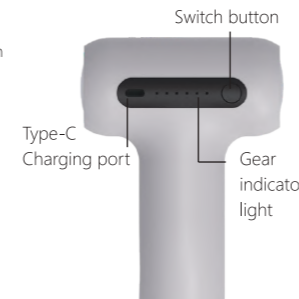

尺寸: 130mm*100mm

DUAL HEAD ADJUSTABLE FASCIA GUN

OPERATION INSTRUCTIONS

PH-M502

When using this product,
Please read the user manual carefully and use it correctly!

Safety Notice

Please read this manual carefully and keep it properly before using this product.

Usage taboos