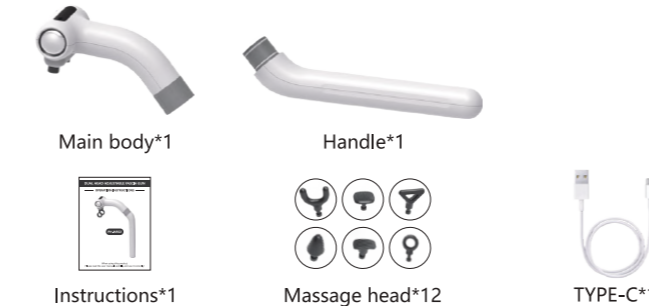

Operating instructions

- Press and hold the power button for 1.5 seconds to turn on or off the device.
- After turning on, press the power button briefly to switch gears.
- Choose the appropriate massage head installation, turn on the fascia gun, and switch gears according to personal experience. It is recommended to switch from low gear Start trying.
- Gently press the massage head onto the muscle area that needs to be relaxed, slide back and forth slowly, and if there is any extra soreness in the area Apply appropriate pressure to the tender area and hold for 15-30 seconds.

Product list

Product parameters

Product Name: Double head Adjustable Fascia Gun
Product model: PH-M502
Product size: 330 * 210 * 100mm
Product weight: 730G
Battery capacity: 7.4V-1500MAH
Charging voltage: 5V
Charging current: 2A
Massage head material: silicone/plastic