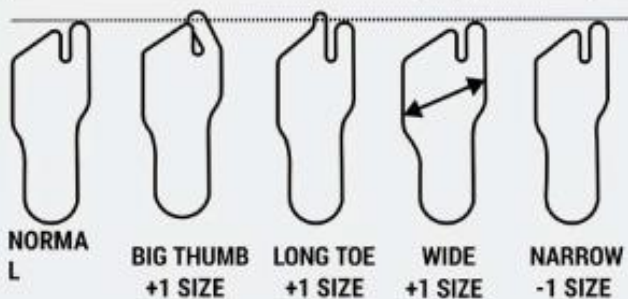

VEGAN JUMP HIGH TOP TRAINER - BLACK

SIZE CHART 尺码对照表

UK4	UK5	UK6	UK7
23CM	24CM	25CM	26.5CM
UK8	UK9	UK10	UK11
27CM	28CM	28.5CM	30CM

AVAILABLE STOCK/PAIRS 库存数量/双

UK4	UK5	UK6	UK7
21	37	41	39
UK8	UK9	UK10	UK11
35	47	39	22
281			

MEN

EUR	39	40	41	42	43	44	45	46
UK	6	6.5	7	8	9	10	10.5	11
US	7	7.5	8	9	10	11	11.5	12
CM	25	25.5	26.5	27	28	28.5	29.5	30

WOMEN

EUR	35	36	37	38	39	40	41	42
UK	3.5	4	4.5	5	6	6.5	7	8
US	5.5	6	6.5	7	8	9	9.5	10
CM	22	23	23.5	24	25	25.5	26.5	27

JUNIOR

EUR	34	35	36	37	38	39	40	41
UK	2	3	4	4.5	5	6	7	7.5
US	3	4	5	5.5	6	7-7.5	7.5	8-8.5
CM	21.5	22	23	23.5	24	25	25.5	26.5

Please choose the correct size according to your foot shape.

Ideal gap between thumb and toe edge 10mm

尺码对照只供参考，
具体产品测量上会存在一定误差

The size chart is just for reference.

There may exist measurement margin error in different products.