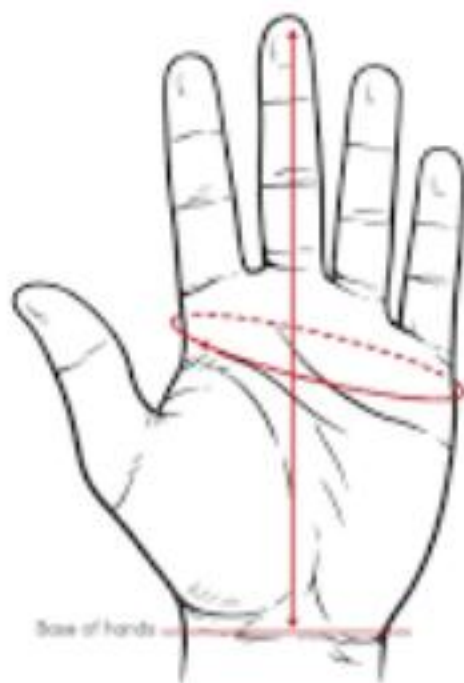

GLOVE SIZING GUIDE

SIZE CHART	
Size	Inches
XS	7
S	8
M	9
L	10
XL	11
2XL	12