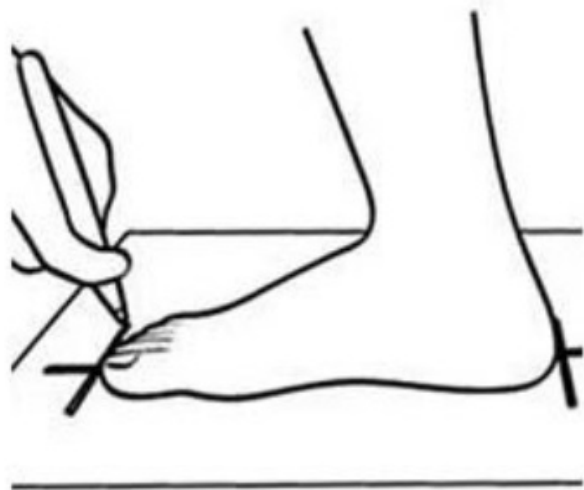

## Measurement method (unit (CM))

Please measure the length of your foot using a measuring tape (refer to the illustration). Measure your actual foot length and then select the appropriate size from the size chart.

SIZE	Number of yards/yards	Foot length
S	35-37	21-21.5
M	38-39	22-22.5
L	40-41	23-23.5
XL	42-43	24-24.5
XXL	44-45	25-25.5

**Caution:** The measurement is done manually, so there may be a slight margin of error. Please refer to the actual product for the accurate measurement.