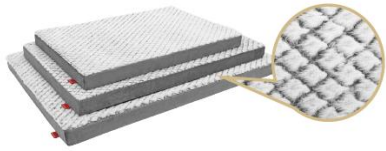

Memory Foam Support

Machine Washable Cover

Antiskid

S		29 x 19 x 2 in	74 x 48 x 5 cm
M		35 x 22 x 2 in	89 x 56 x 5 cm
L		40 x 26 x 2 in	101.5 x 66 x 5 cm