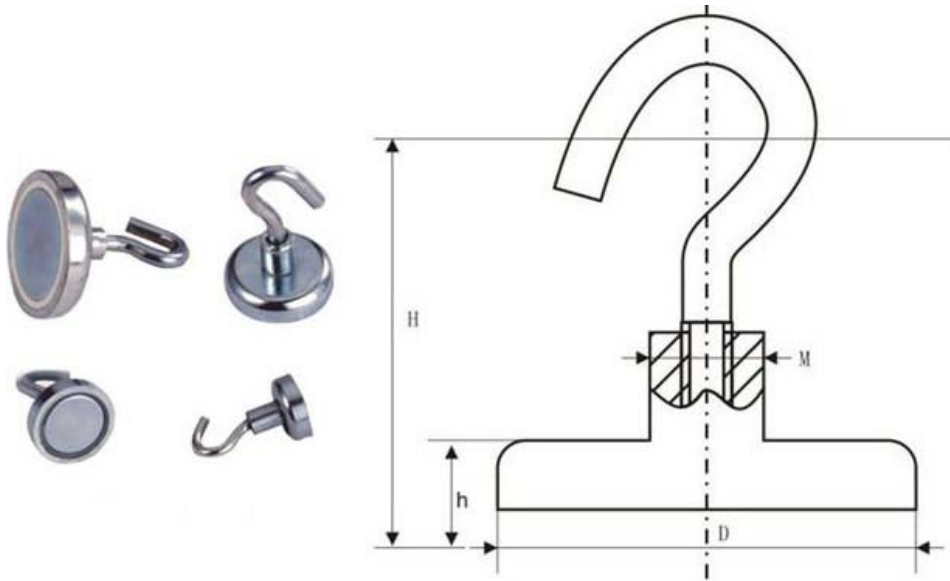

Magnetic Hook Specifications:

Model	D	M	Attraction
YXE16	16mm 0.6"	4mm 0.2"	5.5kg 12 lb
YXE20	20mm 0.8"	4mm 0.2"	9kg 20 lb
YXE25	25mm 1.0"	4mm 0.2"	22kg 49 lb
YXE32	32mm 1.3"	4mm 0.2"	34kg 75 lb
YXE36	36mm 1.4"	4mm 0.2"	41kg 90 lb
YXE42	42mm 1.7"	4mm 0.2"	68kg 150 lb
YXE48	48mm 1.9"	5mm 0.2"	81kg 179 lb
YXE60	60mm 2.4"	5mm 0.2"	113kg 249 lb
YXE75	75mm 3.0"	6mm 0.2"	164kg 362 lb