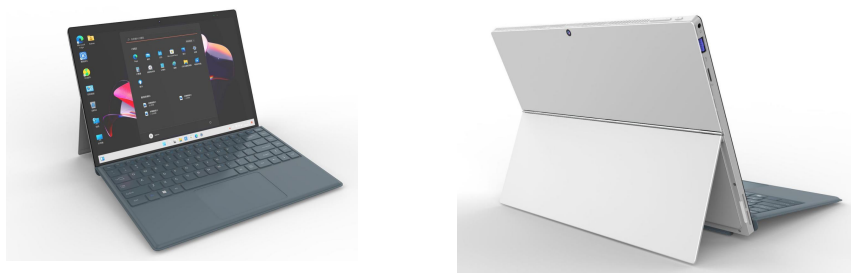

Product Model: W140

Mold Pictures

System Physical Standard Configuration:

| Type | Details | Descriptions |
|--------------|-------------------|-----------------------------|
| Product Form | Product Form | detachable 2 in 1 |
| | Dimensions | 291*209*10.7mm |
| | Weight | 940g |
| LCD | Screen Size | 14.1' |
| | Screen Resolution | 1920*1200 IPS |
| TP | Touch Module | 10 Point Capacitive, G+G |
| Battery | Type | Lithium-ion polymer battery |
| | Capacity | 7.6V, 5000mAH, 22.8Wh |

System hardware configuration:

| Type | Details | Descriptions |
|------------|----------|--------------------------------|
| CPU | Type | Intel Jasperlake N95 Quad CORE |
| | Speed | 3.4 GHz |
| GPU | Type | Intel® UHD Graphics |
| RAM | Capacity | 16GB LPDDR4 |
| ROM Flash | SSD | 512 GB M.2 2280 |
| Camera | Front | 1.0MP |
| | Rear | 5.0MP |
| Speaker | Size | Built-in 8Ω/1W speaker Box * 2 |
| Microphone | Built-in | 2* A-mic |
| G-sensor | Built-in | Gravity acceleration sensor |