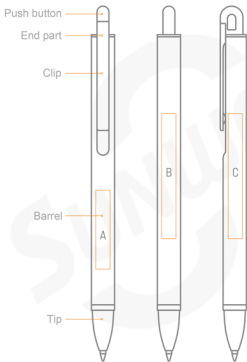

BALL PEN

Print Area:

A: 40 × 8 mm

B: 60 × 8 mm

C: 50 × 8 mm