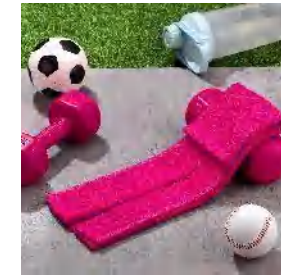

- Weight:400gsm
- Microfiber
- Size:40*40cm,40*60cm,55*110cm or customized size
- Designs: Embroidery, single-sided printing patterns, double-sided printing patterns, etc

NEW

GOLF TOWEL

MAGNETIC GOLF TOWEL

- Weight:400gsm
- Microfiber
- Size:40*40cm,40*60cm,55*110cm or customized size
- Designs:Customize various styles of magnets

SPORT TOWEL

RUGBY TOWEL

- Weight:400gsm/500gsm
- Microfiber/100%Cotton
- Size:35*50cm or customized size
- Designs: Choose from our stock or OEM