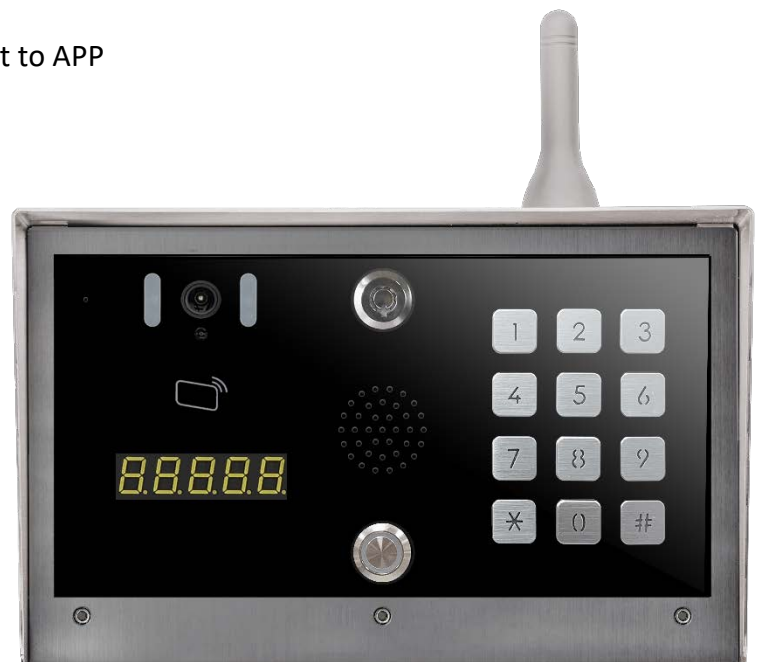

4G Video Intercom & PMS

Experience wireless communication
NO wiring needed, No WIFI issues

SS2012

Features:

- ◆ Call out button, call-in to the administrator
- ◆ 4G IP videophone
- ◆ Instant videocall to mobile app
- ◆ 24/7 video recording
- ◆ Face detection alarm
- ◆ Max. 1000 room numbers.
- ◆ Max. 1000 Mifare cards (optional)
- ◆ Max. 2000 PIN codes
- ◆ 4G LTE/3G/GSM network
- ◆ 1080P H.265 video
- ◆ 2-way audio
- ◆ SD card storage up to 128GB
- ◆ Power: DC 12V-18V 1A

Specifications

Model		SS2012
Video	Image Sensor	1/2.7" 2MP CMOS
	Image Compression	H.265
	Image Frame Rate	25fps maximum
	Resolution	1080P(1920 x 1080), VGA(720 x 576)
	Lens	2.8mm
	Angle of View	H:90° V:80°
	Day Vision	Color Image, auto switch IR-CUT
	Nigh Vision	BW Image, 6 Infrared LED
Audio	Audio Input	Omnidirectional Mic
	Audio Output	Built-in Speaker
	Bidirectional Talk	Dual-way bidirectional talk
	Audio Compression	AMR
Display	Seven-segment display	5 digits
Storage	SD Card Type	Micro SD Card slot
	SD Capacity	Maximum 128 GB
Network	Ethernet	10/100Mbps (PoE optional)
	Mobile network	4G LTE/3G/GSM
Call	Video Call	Android and iOS APP
	Voice Call	Mobile voice call
Door Release	Unlock door	Remotely by APP, voice call DTMF, Pin code, Mifare card
	Relay Outputs	2
	Exit Button input	1
	Detector input	1
	Relay type	NO & NC
	Relay time	1~7 second
	Relay load	120VAC/24VDC/10A
Operation Mode	Keypad	Mechanical Button
	Reader	Type A Mifare Card
Alarm	Face detection	Record 10s video clip
	Notification	Alarm , Warning , Notification
Power	Power Supply	DC 12V-18V 1A
	Power Consumption	10 Watts (Max.)
Environment	Operating Temperature	-10 to +50 °C (+14 to +124 °F)
	Operating Humidity	10~80%RH
	Storage Temperature	-20°C ~ 60° (-4°F ~ 140°F)
	Storage Humidity	0% ~ 90%
General	Reset	Reset button
	SIM Card	Micro SIM Card slot
	Material	Aluminum
	Waterproof	IP54
	Product Dimension	276(L)*116(W)*50(H) mm
	Net Weight	1.5Kg