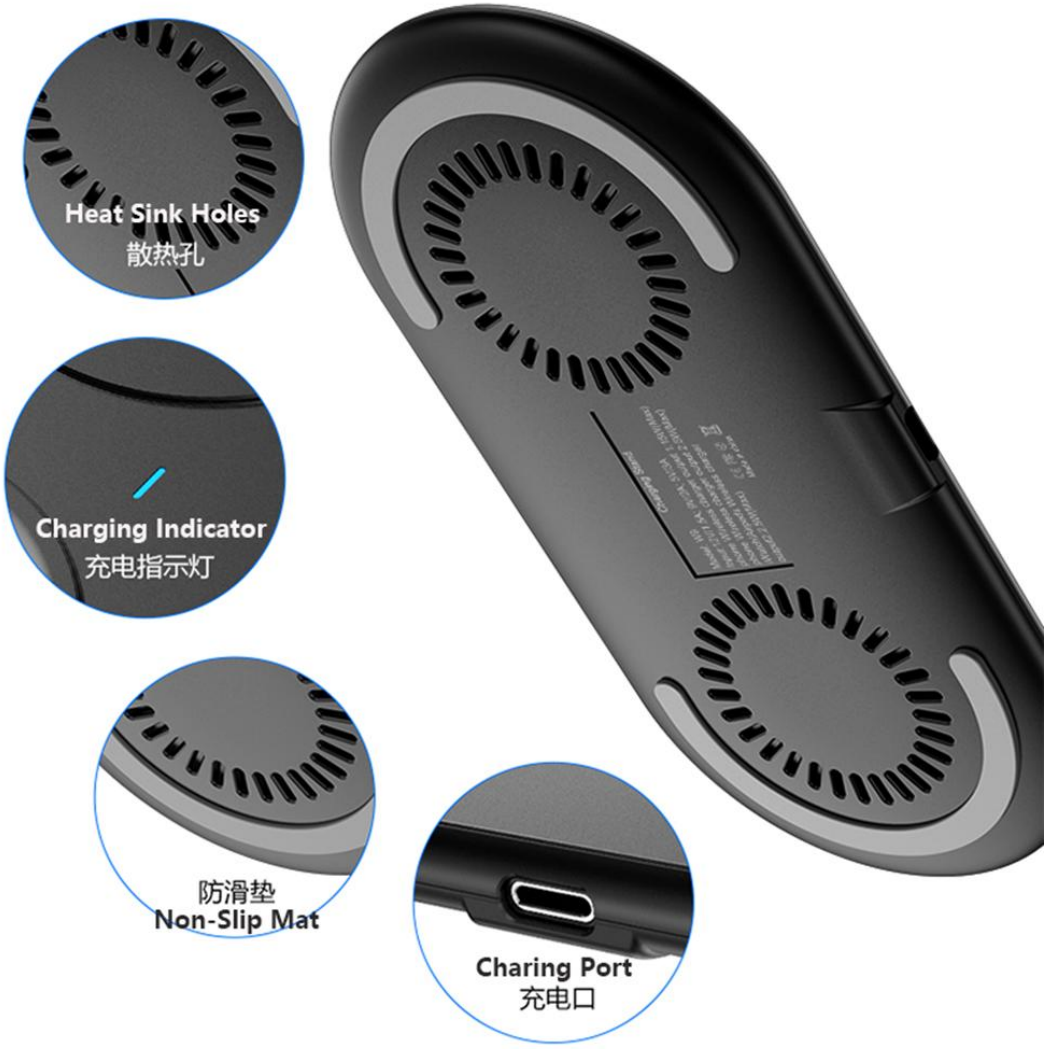

Product Details