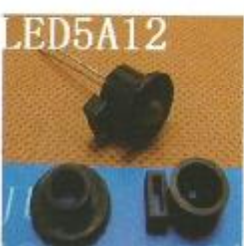

LED HOLDER
圆孔双坑-LED间隔柱
LED4D-L/5D-L

LED HOLDER
4.5D双色柱
LED4.5D-L

LED HOLDER
603P双色柱
603P*L

LED HOLDER
3P701双色柱
3P701-L

LED HOLDER
3P703双色柱
3P703-L

LED HOLDER
3P704双色柱
3P704-L

LED HOLDER
方形双色柱
3PF5.7-L/3PF7.1-L

LED HOLDER
四平脚座: SP-5
Φ3/Φ5平脚座
SP-3/SP-5

LED HOLDER
扣座: SK-3/SK-5
Φ8/Φ5扣座
SK-3/SK-5

LED HOLDER
LED5B灯套
LED-5B

LED HOLDER
Φ5套柱
LED5A1

LED HOLDER
LED灯灯座
LED5A2

LED HOLDER
LED灯灯座
LED5A11

LED HOLDER
LED灯灯座
LED5A12

LED HOLDER
飞机套灯座
LEDM-1A/1B

LED HOLDER
塑胶灯座
LED5A4

LED HOLDER
指示灯灯座
LC铜套系列

LED HOLDER
Φ3方形座
3F1A/3F1B/3F1C/3F1D

LED HOLDER
Φ3方形座
3F1A/3F1B/3F1C/3F1D

LED HOLDER
Φ3方形座
3F2A/3F2B

LED HOLDER
Φ3方形座
3F201

LED HOLDER
Φ3方形座
3F301