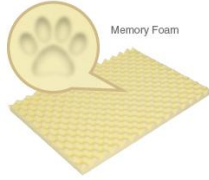

002-A
Egg Crate Pet Mat -
Orthopedic
Foam

Egg-Crate Cutting

002-B
Egg Crate Pet Mat -
Orthopedic
Memory Foam

Memory Foam

Embossed
Molding

Machine Washable
Cover

Antiskid

S		26 x 18 x 1 in	66 x 46 x 2.5 cm
M		35 x 23 x 1 in	89 x 58 x 2.5 cm
L		40 x 26 x 1 in	101.5 x 66 x 2.5 cm

- **PET FRIENDLY DESIGN:** The bed features a traditional open mattress design that gives pets plenty of room to sleep in a variety of positions; it's an ideal choice for both cuddlers and sprawlers alike.
- **ULTRA-SOFT PLUSH DOG BED:** With grey soft swirl polyester, the dog bed is super soft, warm and comfortable. Non-toxic and breathable material would create a cozy pet home for your lovely friend.
- **EASY ON JOINTS:** The egg crate orthopedic foam / memory foam base helps cushion pressure points, distribute body weight, and improve air circulation to ease discomfort and allow for a more restful sleep.
- **EASY CARE:** Pets can present some unique cleaning challenges, which is why we made sure that the removable dog bed cover is completely machine washable for your convenience.

Removable Cover

Antiskid Bottom

Tan

Grey