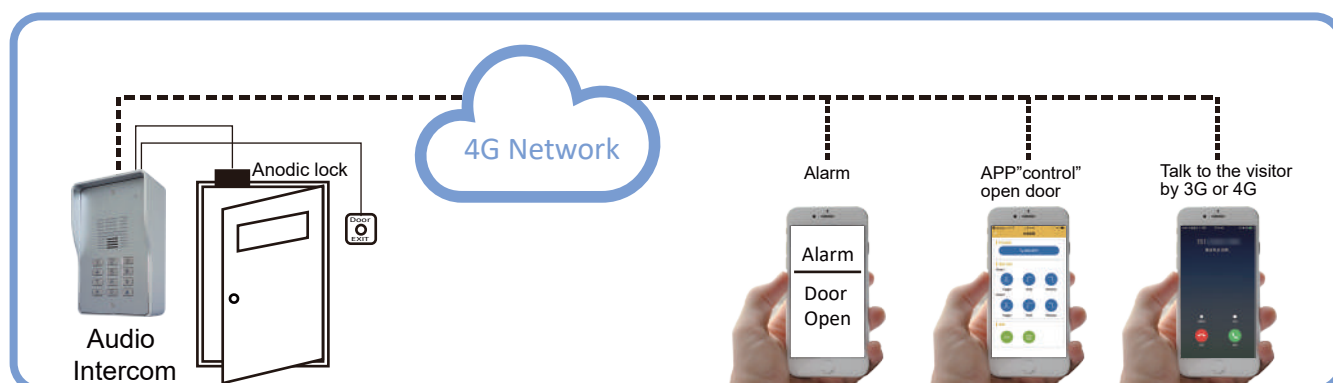

# 4G Audio Intercom

<b>SS1808-01</b> <i>Single</i>	<b>SS1808-08</b> <i>8 Apartments</i>	<b>SS1808-12</b> <i>200 Apartments</i>
-----------------------------------	---	---

**4G Model**

**Supports VoLTE**

**VOLTE**  
Voice Over LTE

## Feature

- ★ Answer the door intercom and talk with visitor form anywhere anytime
- ★ Calls up to 3 numbers whatever landline or mobile
- ★ Open the gate from anywhere in the world
- ★ 1150 caller ID access control by free call
- ★ No wiring installation fee
- ★ Anti-Vandal and aluminum design
- ★ Flush mount and surface mount design
- ★ Simple to setup by PC / SMS /APP
- ★ Check log via SMS/ Email
- ★ For use up to 200 apartments
- ★ 384 user PIN codes for access control
- ★ User selectable 1-14 digit PIN codes
- ★ Blue backlight keypad is easy to operate at night

## Application

- ▲ When the door is cracked open by a burglar, the 4G intercom will notify the user by SMS alert.
- ▲ The 4G intercom is also ideal for vacation homes! when your tenants arrive, they simply press the keypad password to gain entry to your property.