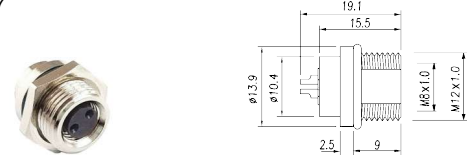

M59420 M59421 M59423 M59426

M59420
Waterproof female M8 connector
Pin : (A)3P (B)4P 360° (C)4P 180°
Length : (A)1M (C)3M (E)5M
1A100V
can reach to IP67

M594280 M594281 M594285 M594286

M594280
Waterproof female M8 connector
(A)2P (B)3P (C)4P 180°
4A60V
can reach to IP67

M59421
Waterproof male M8 connector
Pin : (A)3P (B)4P 360° (C)4P 180°
Length : (A)1M (C)3M (E)5M
1A100V
can reach to IP67

M594281
Waterproof female M8 connector
(A)2P (B)3P (C)4P 180°
4A60V
can reach to IP67

M59423
Waterproof male M8 connector
Pin : (A)3P (B)4P 360° (C)4P 180°
Length : (A)1M (C)3M (E)5M
1A100V
can reach to IP67

M594285
Waterproof male M8 connector
(A)2P (B)3P (C)4P 180°
4A60V
can reach to IP67

M59426
Right angle waterproof female M8 connector
Pin : (A)3P (B)4P 360° (C)4P 180°
Length : (A)1M (C)3M (E)5M
1A100V
can reach to IP67

M594286
Waterproof male M8 connector
(A)2P (B)3P (C)4P 180°
4A60V
can reach to IP67