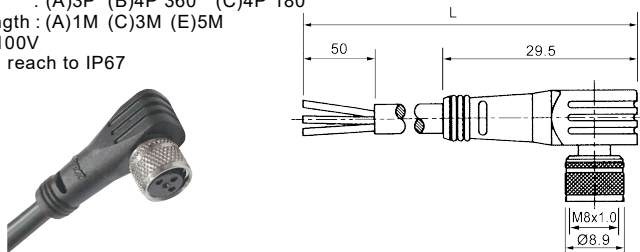

M59420 M59421 M59423 M59426

M59420
Waterproof female M8 connector
Pin : (A)3P (B)4P 360° (C)4P 180°
Length : (A)1M (C)3M (E)5M
1A100V
can reach to IP67

M594280 M594281 M594285 M594286

M594280
Waterproof female M8 connector
(A)2P (B)3P (C)4P 180°
4A60V
can reach to IP67

M59421
Waterproof male M8 connector
Pin : (A)3P (B)4P 360° (C)4P 180°
Length : (A)1M (C)3M (E)5M
1A100V
can reach to IP67

M594281
Waterproof female M8 connector
(A)2P (B)3P (C)4P 180°
4A60V
can reach to IP67

M59423
Waterproof male M8 connector
Pin : (A)3P (B)4P 360° (C)4P 180°
Length : (A)1M (C)3M (E)5M
1A100V
can reach to IP67

M594285
Waterproof male M8 connector
(A)2P (B)3P (C)4P 180°
4A60V
can reach to IP67

M59426
Right angle waterproof female M8 connector
Pin : (A)3P (B)4P 360° (C)4P 180°
Length : (A)1M (C)3M (E)5M
1A100V
can reach to IP67

M594286
Waterproof male M8 connector
(A)2P (B)3P (C)4P 180°
4A60V
can reach to IP67