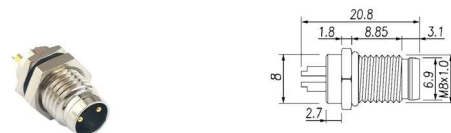

M59420 M59421 M59423 M59426

M59420
Waterproof female M8 connector
Pin : (A)3P (B)4P 360° (C)4P 180°
Length : (A)1M (C)3M (E)5M
1A100V
can reach to IP67

M594280 M594281 M594285 M594286

M594280
Waterproof female M8 connector
(A)2P (B)3P (C)4P 180°
4A60V
can reach to IP67

M59421
Waterproof male M8 connector
Pin : (A)3P (B)4P 360° (C)4P 180°
Length : (A)1M (C)3M (E)5M
1A100V
can reach to IP67

M594281
Waterproof female M8 connector
(A)2P (B)3P (C)4P 180°
4A60V
can reach to IP67

M59423
Waterproof male M8 connector
Pin : (A)3P (B)4P 360° (C)4P 180°
Length : (A)1M (C)3M (E)5M
1A100V
can reach to IP67

M594285
Waterproof male M8 connector
(A)2P (B)3P (C)4P 180°
4A60V
can reach to IP67

M59426
Right angle waterproof female M8 connector
Pin : (A)3P (B)4P 360° (C)4P 180°
Length : (A)1M (C)3M (E)5M
1A100V
can reach to IP67

M594286
Waterproof male M8 connector
(A)2P (B)3P (C)4P 180°
4A60V
can reach to IP67