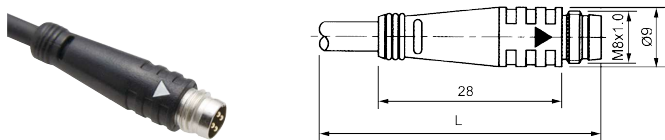

M59420 M59421 M59423 M59426

M59420
Waterproof female M8 connector
Pin : (A)3P (B)4P 360° (C)4P 180°
Length : (A)1M (C)3M (E)5M
1A100V
can reach to IP67

M594280 M594281 M594285 M594286

M594280
Waterproof female M8 connector
(A)2P (B)3P (C)4P 180°
4A60V
can reach to IP67

M59421
Waterproof male M8 connector
Pin : (A)3P (B)4P 360° (C)4P 180°
Length : (A)1M (C)3M (E)5M
1A100V
can reach to IP67

M594281
Waterproof female M8 connector
(A)2P (B)3P (C)4P 180°
4A60V
can reach to IP67

M59423
Waterproof male M8 connector
Pin : (A)3P (B)4P 360° (C)4P 180°
Length : (A)1M (C)3M (E)5M
1A100V
can reach to IP67

M594285
Waterproof male M8 connector
(A)2P (B)3P (C)4P 180°
4A60V
can reach to IP67

M59426
Right angle waterproof female M8 connector
Pin : (A)3P (B)4P 360° (C)4P 180°
Length : (A)1M (C)3M (E)5M
1A100V
can reach to IP67

M594286
Waterproof male M8 connector
(A)2P (B)3P (C)4P 180°
4A60V
can reach to IP67