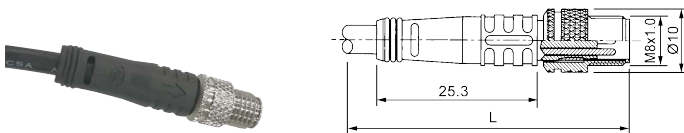

M59420 M59421 M59423 M59426

M59420
Waterproof female M8 connector
Pin : (A)3P (B)4P 360° (C)4P 180°
Length : (A)1M (C)3M (E)5M
1A100V
can reach to IP67

M594280 M594281 M594285 M594286

M594280
Waterproof female M8 connector
(A)2P (B)3P (C)4P 180°
4A60V
can reach to IP67

M59421
Waterproof male M8 connector
Pin : (A)3P (B)4P 360° (C)4P 180°
Length : (A)1M (C)3M (E)5M
1A100V
can reach to IP67

M594281
Waterproof female M8 connector
(A)2P (B)3P (C)4P 180°
4A60V
can reach to IP67

M59423
Waterproof male M8 connector
Pin : (A)3P (B)4P 360° (C)4P 180°
Length : (A)1M (C)3M (E)5M
1A100V
can reach to IP67

M594285
Waterproof male M8 connector
(A)2P (B)3P (C)4P 180°
4A60V
can reach to IP67

M59426
Right angle waterproof female M8 connector
Pin : (A)3P (B)4P 360° (C)4P 180°
Length : (A)1M (C)3M (E)5M
1A100V
can reach to IP67

M594286
Waterproof male M8 connector
(A)2P (B)3P (C)4P 180°
4A60V
can reach to IP67