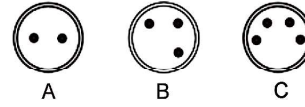

M59420 M59421 M59423 M59426

M59420
Waterproof female M8 connector
Pin : (A)3P (B)4P 360° (C)4P 180°
Length : (A)1M (C)3M (E)5M
1A100V
can reach to IP67

M594280 M594281 M594285 M594286

M594280
Waterproof female M8 connector
(A)2P (B)3P (C)4P 180°
4A60V
can reach to IP67

M59421
Waterproof male M8 connector
Pin : (A)3P (B)4P 360° (C)4P 180°
Length : (A)1M (C)3M (E)5M
1A100V
can reach to IP67

M594281
Waterproof female M8 connector
(A)2P (B)3P (C)4P 180°
4A60V
can reach to IP67

M59426
Right angle waterproof female M8 connector
Pin : (A)3P (B)4P 360° (C)4P 180°
Length : (A)1M (C)3M (E)5M
1A100V
can reach to IP67

M594286
Waterproof male M8 connector
(A)2P (B)3P (C)4P 180°
4A60V
can reach to IP67