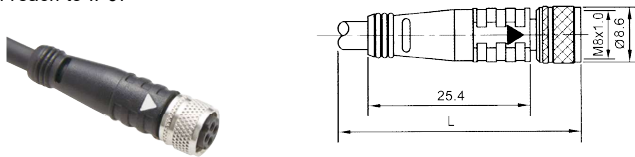

M59420 M59421 M59423 M59426

M59420
Waterproof female M8 connector
Pin : (A)3P (B)4P 360° (C)4P 180°
Length : (A)1M (C)3M (E)5M
1A100V
can reach to IP67

M594280 M594281 M594285 M594286

M594280
Waterproof female M8 connector
(A)2P (B)3P (C)4P 180°
4A60V
can reach to IP67

M59421
Waterproof male M8 connector
Pin : (A)3P (B)4P 360° (C)4P 180°
Length : (A)1M (C)3M (E)5M
1A100V
can reach to IP67

M594281
Waterproof female M8 connector
(A)2P (B)3P (C)4P 180°
4A60V
can reach to IP67

M59423
Waterproof male M8 connector
Pin : (A)3P (B)4P 360° (C)4P 180°
Length : (A)1M (C)3M (E)5M
1A100V
can reach to IP67

M594285
Waterproof male M8 connector
(A)2P (B)3P (C)4P 180°
4A60V
can reach to IP67

M59426
Right angle waterproof female M8 connector
Pin : (A)3P (B)4P 360° (C)4P 180°
Length : (A)1M (C)3M (E)5M
1A100V
can reach to IP67

M594286
Waterproof male M8 connector
(A)2P (B)3P (C)4P 180°
4A60V
can reach to IP67