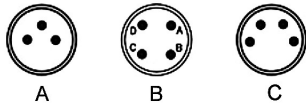

M59420 M59421 M59423 M59426

M59420
Waterproof female M8 connector
Pin : (A)3P (B)4P 360° (C)4P 180°
Length : (A)1M (C)3M (E)5M
1A100V
can reach to IP67

M594280 M594281 M594285 M594286

M594280
Waterproof female M8 connector
(A)2P (B)3P (C)4P 180°
4A60V
can reach to IP67

M59421
Waterproof male M8 connector
Pin : (A)3P (B)4P 360° (C)4P 180°
Length : (A)1M (C)3M (E)5M
1A100V
can reach to IP67

M594281
Waterproof female M8 connector
(A)2P (B)3P (C)4P 180°
4A60V
can reach to IP67