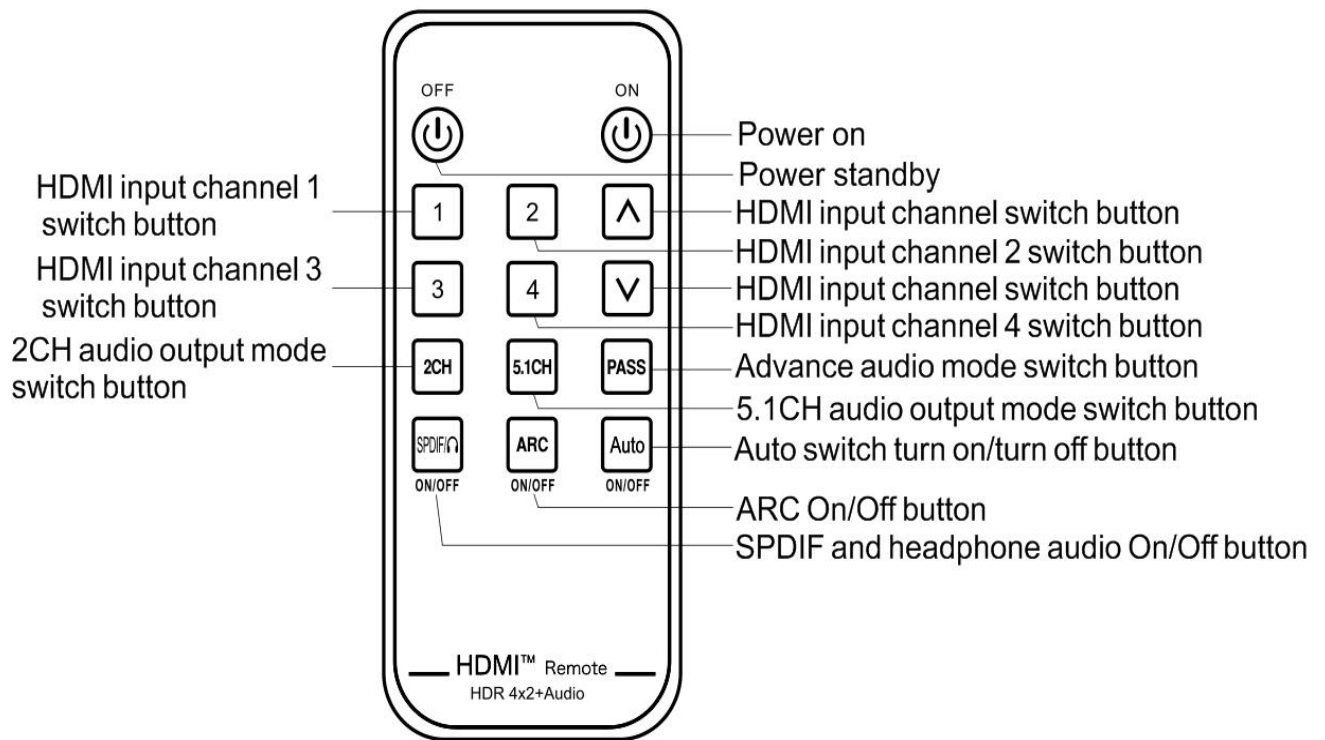

User Manual

HDR HDMI 4X1 & Audio Extractor

(4K@60Hz/UHD/ARC/Auto switch)

Mode No: HDSW0029M1

INTRODUCITON

Picture 1.0 front panel showing

Picture 1.1 rear panel showing

Picture 1.2 IR panel showing

Connection and operation:

*Connect according to the connection method in the above figure, source → display device → audio output device → power

1、 Press the Audio button of the device , it can choose 2CH、 5.1CH、 PASS three kinds of audio output mode by circulate switching (When switch to 5.1CH audio mode output, the digital audio signal receiving terminal must can support DTS/DOLBY-AC3 decode, or the output audio signal receiving terminal will have no sound output; If pls switch to 2CH audio mode. the audio signal receiving terminal can output the audio. When audio output switch to the PASS mode, the audio output format will be decided by the audio signal receiving machine audio decode ability. The device will output 7.1 channel audio signal while the output end connects the AV receiver with HDMI port that support 7.1 channel audio decode. (The HD Source signal itself is 7.1 channels)

2、 After pressing the ARC button , the ARC function is enabled and the matched ARC led light will go bright, the Toslink and 3.5 Headphone output port will output the TV ARC audio.(Please make sure that your TV can support ARC function); after pressing the ARC button again, the ARC function is closed and the ARC led light will go dark,and the Toslink and 3.5 Headphone port output port output the extracted audio from the HDMI input.