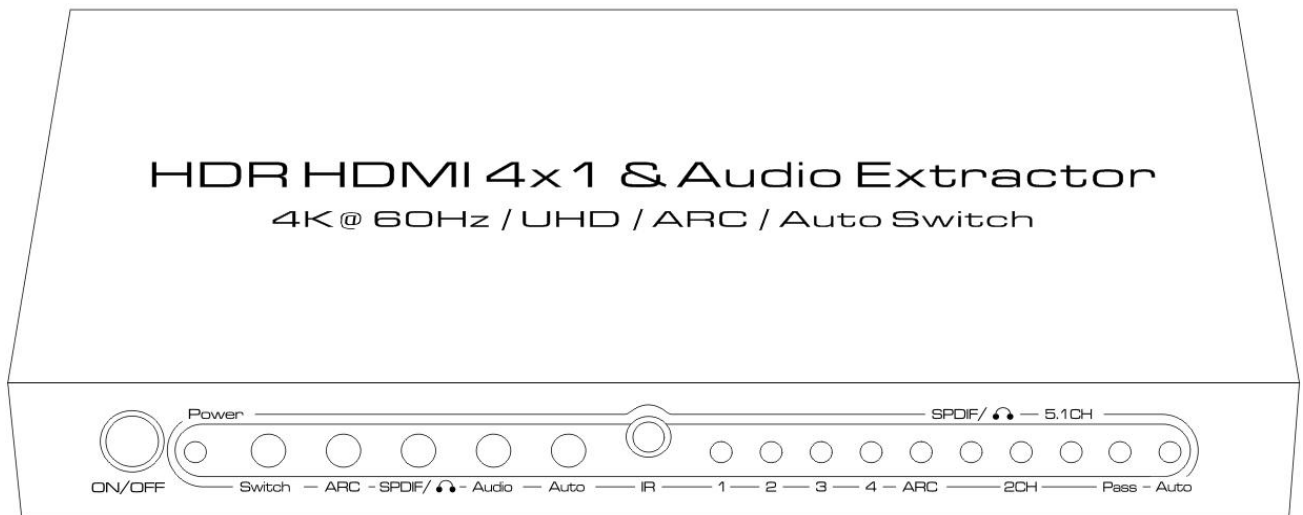

User Manual

HDR HDMI 4X1 & Audio Extractor

(4K@60Hz/UHD/ARC/Auto switch)

Mode No: HDSW0029M1

INTRODUCITON

Picture 1.0 front panel showing

Picture 1.1 rear panel showing

Picture 1.2 IR panel showing

Connection and operation:

*Connect according to the connection method in the above figure, source → display device → audio output device → power

1、 Press the Audio button of the device , it can choose 2CH、 5.1CH、 PASS three kinds of audio output mode by circulate switching (When switch to 5.1CH audio mode output, the digital audio signal receiving terminal must can support DTS/DOLBY-AC3 decode, or the output audio signal receiving terminal will have no sound output; If pls switch to 2CH audio mode. the audio signal receiving terminal can output the audio. When audio output switch to the PASS mode, the audio output format will be decided by the audio signal receiving machine audio decode ability. The device will output 7.1 channel audio signal while the output end connects the AV receiver with HDMI port that support 7.1 channel audio decode. (The HD Source signal itself is 7.1 channels)

2、 After pressing the ARC button , the ARC function is enabled and the matched ARC led light will go bright, the Toslink and 3.5 Headphone output port will output the TV ARC audio.(Please make sure that your TV can support ARC function); after pressing the ARC button again, the ARC function is closed and the ARC led light will go dark,and the Toslink and 3.5 Headphone port output port output the extracted audio from the HDMI input.