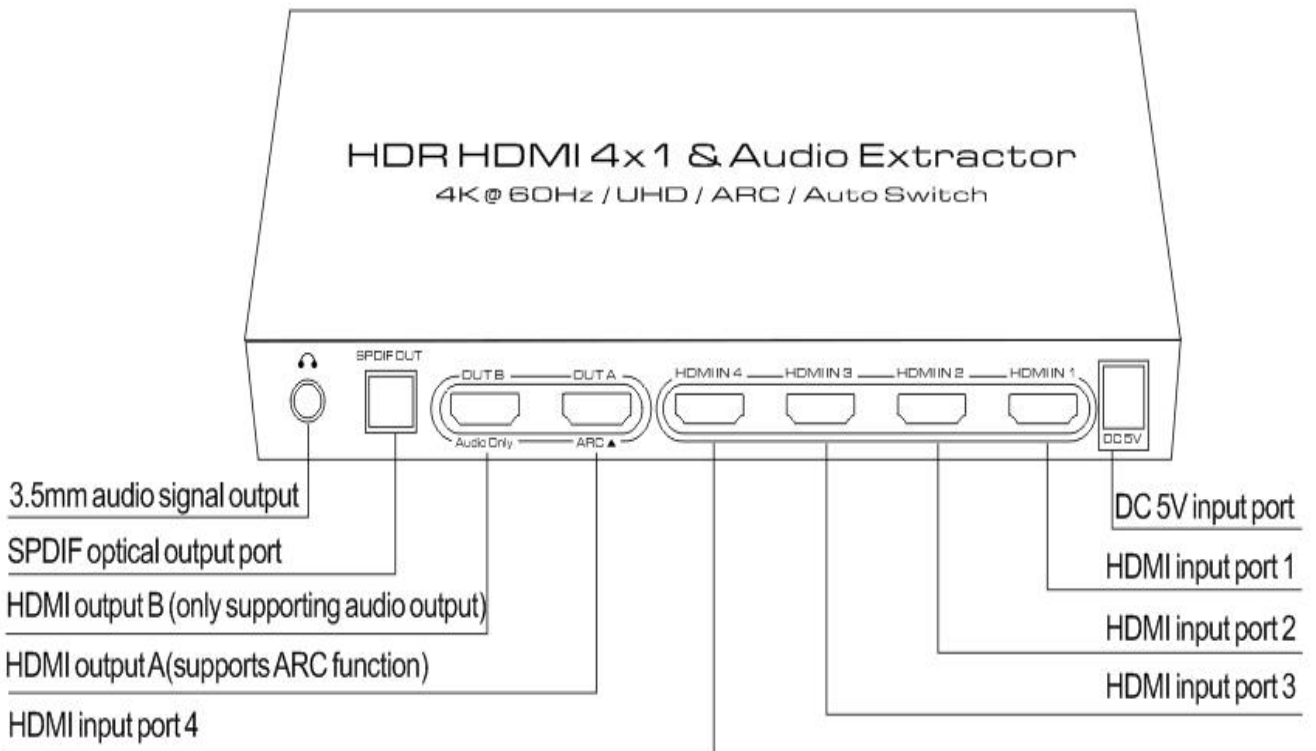

User Manual

HDR HDMI 4X1 & Audio Extractor

(4K@60Hz/UHD/ARC/Auto switch)

Mode No: HDSW0029M1

INTRODUCITON

Picture 1.0 front panel showing

Picture 1.1 rear panel showing

Picture 1.2 IR panel showing

Connection and operation:

*Connect according to the connection method in the above figure, source → display device → audio output device → power

1、 Press the Audio button of the device , it can choose 2CH、 5.1CH、 PASS three kinds of audio output mode by circulate switching (When switch to 5.1CH audio mode output, the digital audio signal receiving terminal must can support DTS/DOLBY-AC3 decode, or the output audio signal receiving terminal will have no sound output; If pls switch to 2CH audio mode. the audio signal receiving terminal can output the audio. When audio output switch to the PASS mode, the audio output format will be decided by the audio signal receiving machine audio decode ability. The device will output 7.1 channel audio signal while the output end connects the AV receiver with HDMI port that support 7.1 channel audio decode. (The HD Source signal itself is 7.1 channels)

2、 After pressing the ARC button , the ARC function is enabled and the matched ARC led light will go bright, the Toslink and 3.5 Headphone output port will output the TV ARC audio.(Please make sure that your TV can support ARC function); after pressing the ARC button again, the ARC function is closed and the ARC led light will go dark,and the Toslink and 3.5 Headphone port output port output the extracted audio from the HDMI input.