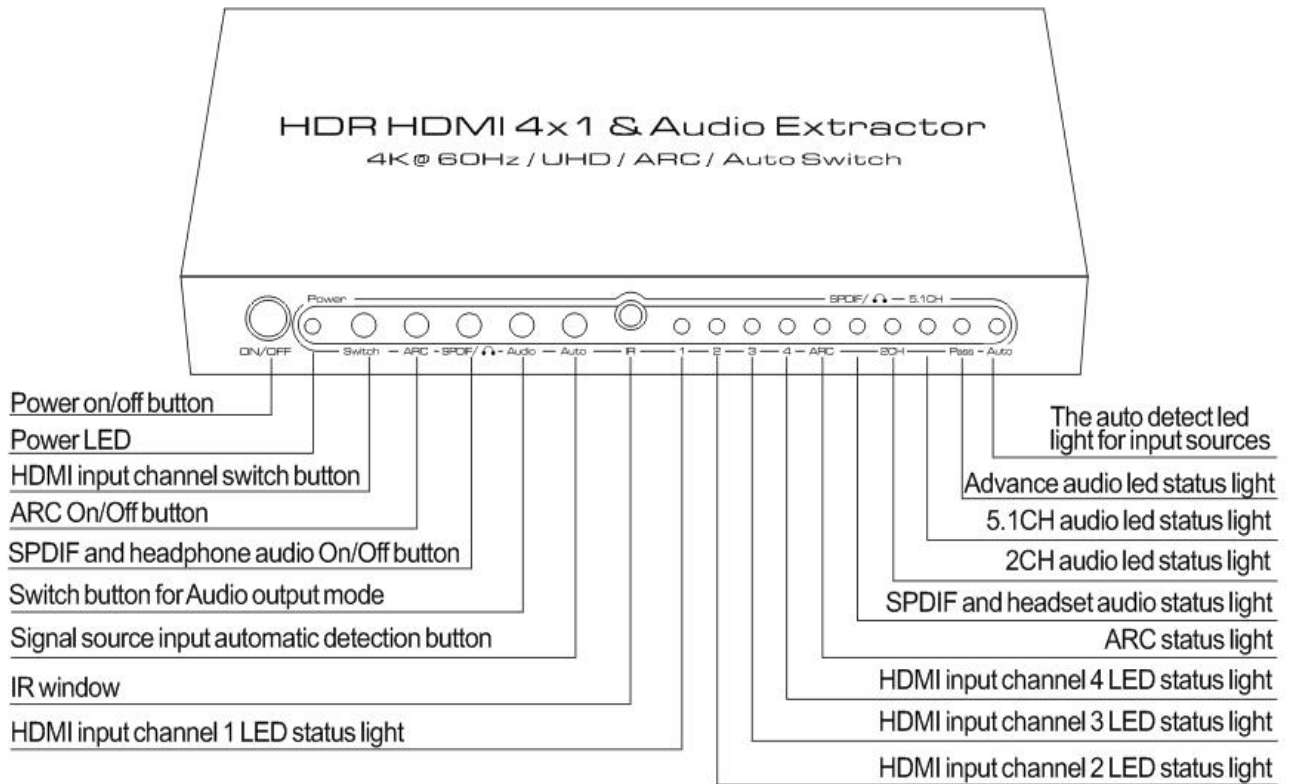

User Manual

HDR HDMI 4X1 & Audio Extractor

(4K@60Hz/UHD/ARC/Auto switch)

Mode No: HDSW0029M1

INTRODUCITON

Picture 1.0 front panel showing

Picture 1.1 rear panel showing

Picture 1.2 IR panel showing

Connection and operation:

*Connect according to the connection method in the above figure, source → display device → audio output device → power

1、 Press the Audio button of the device , it can choose 2CH、 5.1CH、 PASS three kinds of audio output mode by circulate switching (When switch to 5.1CH audio mode output, the digital audio signal receiving terminal must can support DTS/DOLBY-AC3 decode, or the output audio signal receiving terminal will have no sound output; If pls switch to 2CH audio mode. the audio signal receiving terminal can output the audio. When audio output switch to the PASS mode, the audio output format will be decided by the audio signal receiving machine audio decode ability. The device will output 7.1 channel audio signal while the output end connects the AV receiver with HDMI port that support 7.1 channel audio decode. (The HD Source signal itself is 7.1 channels)

2、 After pressing the ARC button , the ARC function is enabled and the matched ARC led light will go bright, the Toslink and 3.5 Headphone output port will output the TV ARC audio.(Please make sure that your TV can support ARC function); after pressing the ARC button again, the ARC function is closed and the ARC led light will go dark,and the Toslink and 3.5 Headphone port output port output the extracted audio from the HDMI input.