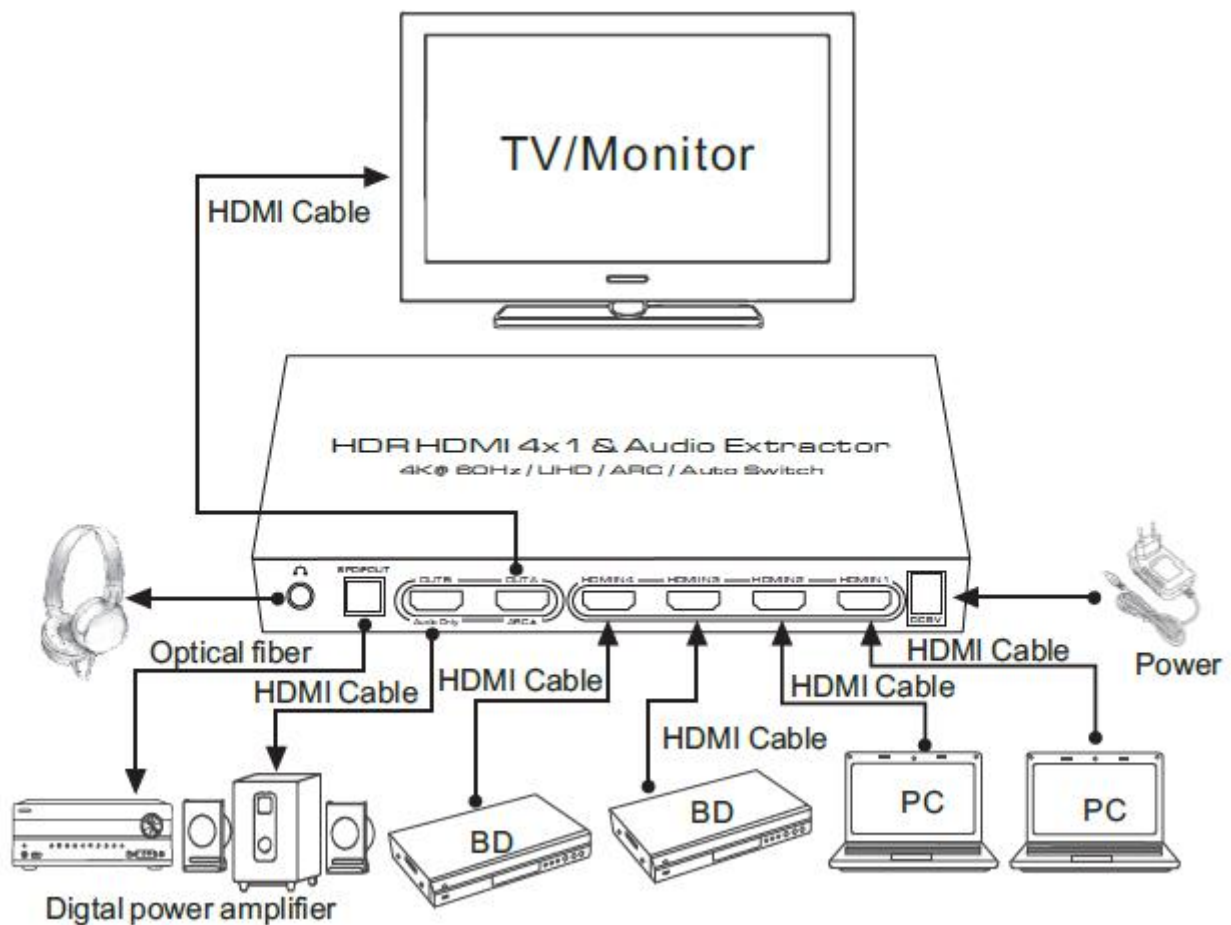

User Manual

HDR HDMI 4X1 & Audio Extractor

(4K@60Hz/UHD/ARC/Auto switch)

Mode No: HDSW0029M1

INTRODUCITON

Picture 1.0 front panel showing

Picture 1.1 rear panel showing

Picture 1.2 IR panel showing

Connection and operation:

*Connect according to the connection method in the above figure, source → display device → audio output device → power

1、 Press the Audio button of the device , it can choose 2CH、 5.1CH、 PASS three kinds of audio output mode by circulate switching (When switch to 5.1CH audio mode output, the digital audio signal receiving terminal must can support DTS/DOLBY-AC3 decode, or the output audio signal receiving terminal will have no sound output; If pls switch to 2CH audio mode. the audio signal receiving terminal can output the audio. When audio output switch to the PASS mode, the audio output format will be decided by the audio signal receiving machine audio decode ability. The device will output 7.1 channel audio signal while the output end connects the AV receiver with HDMI port that support 7.1 channel audio decode. (The HD Source signal itself is 7.1 channels)

2、 After pressing the ARC button , the ARC function is enabled and the matched ARC led light will go bright, the Toslink and 3.5 Headphone output port will output the TV ARC audio.(Please make sure that your TV can support ARC function); after pressing the ARC button again, the ARC function is closed and the ARC led light will go dark,and the Toslink and 3.5 Headphone port output port output the extracted audio from the HDMI input.